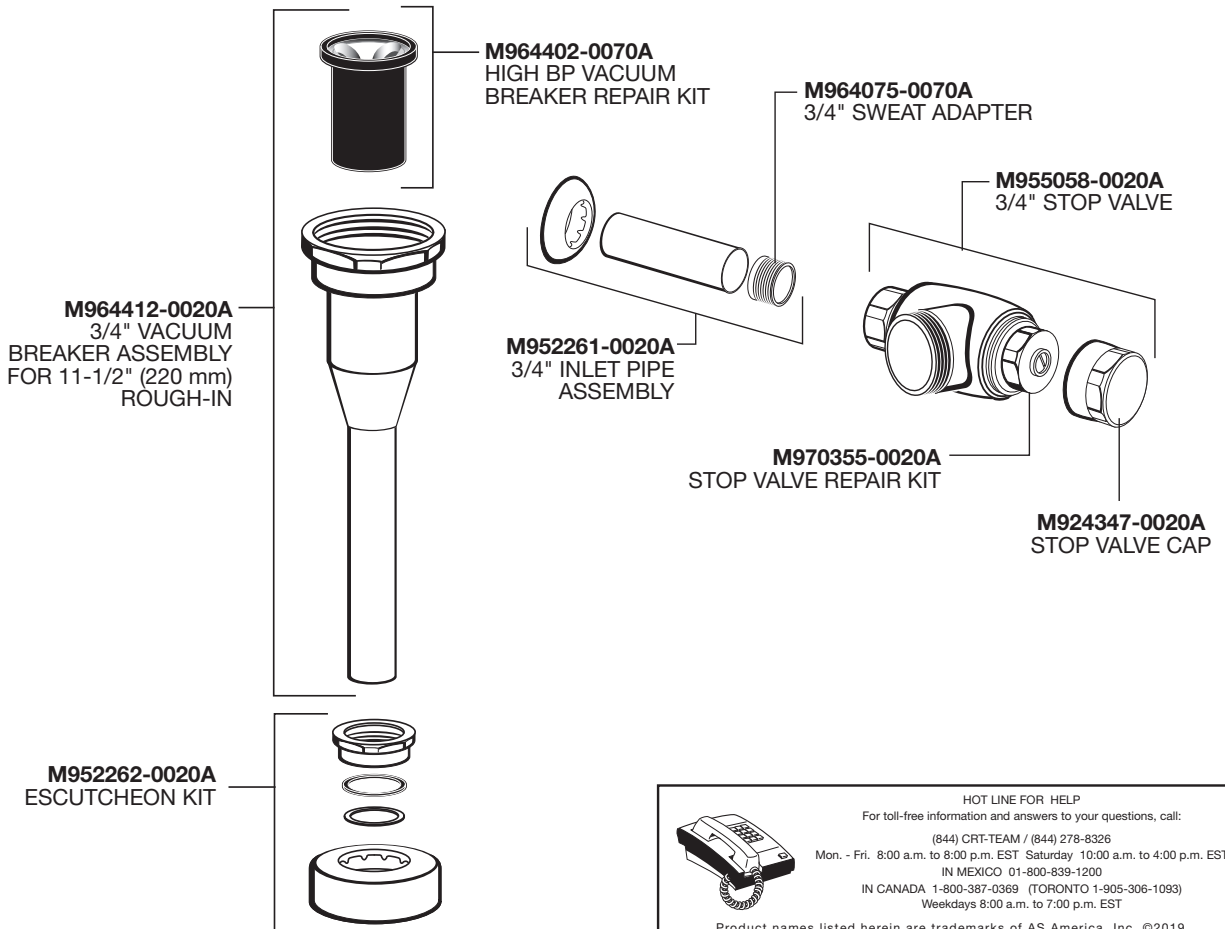

M964402-0070A
HIGH BP VACUUM
BREAKER REPAIR KIT

M964075-0070A
3/4" SWEAT ADAPTER

M955058-0020A
3/4" STOP VALVE

M964412-0020A
3/4" VACUUM
BREAKER ASSEMBLY
FOR 11-1/2" (220 mm)
ROUGH-IN

M952261-0020A
3/4" INLET PIPE
ASSEMBLY

M970355-0020A
STOP VALVE REPAIR KIT

M924347-0020A
STOP VALVE CAP

M952262-0020A
ESCUTCHEON KIT

PART OF LIXIL

HOT LINE FOR HELP

For toll-free information and answers to your questions, call:

(844) CRT-TEAM / (844) 278-8326

Mon. - Fri. 8:00 a.m. to 8:00 p.m. EST Saturday 10:00 a.m. to 4:00 p.m. EST

IN MEXICO 01-800-839-1200

IN CANADA 1-800-387-0369 (TORONTO 1-905-306-1093)

Weekdays 8:00 a.m. to 7:00 p.m. EST

Product names listed herein are trademarks of AS America, Inc. ©2019

To learn more about American Standard Selectronic® Products visit our website at:
www.americanstandard-us.com or e-mail us at: CRTTEAM@lixilamericas.com