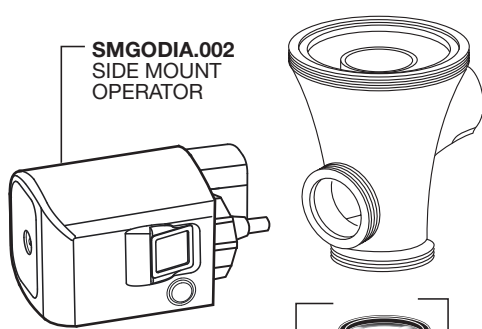

American Standard

Ultima™ Sensor-Operated Flush Valve

With Side-Mount Operator,
Diaphragm-Type

MODEL NUMBERS
6147SM

OPTIONAL ADJUSTABLE TAILPIECE
(Purchased Separately)

M962836-0020A (8-1/4" to 9-1/4" Rough-in)