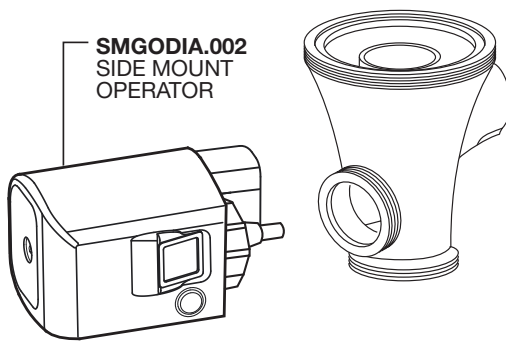

American Standard

Ultima™ Sensor-Operated Flush Valve

With Side-Mount Operator, Diaphragm-Type

M909318-0070A
INSIDE COVER

M954327-0070A
DIAPHRAGM ASSEMBLY - 0.125 GPF

M954326-0070A
DIAPHRAGM ASSEMBLY - 0.5 GPF

M954319-0070A
DIAPHRAGM ASSEMBLY - 1.0/1.6 GPF

SMGODIA.002
SIDE MOUNT OPERATOR

A912809-0070A
TAILPIECE O-RING

M964945-0020A
ADJUSTABLE TAILPIECE
(4-1/4" to 5-1/4" Rough-in)

OPTIONAL ADJUSTABLE TAILPIECE
(Purchased Separately)