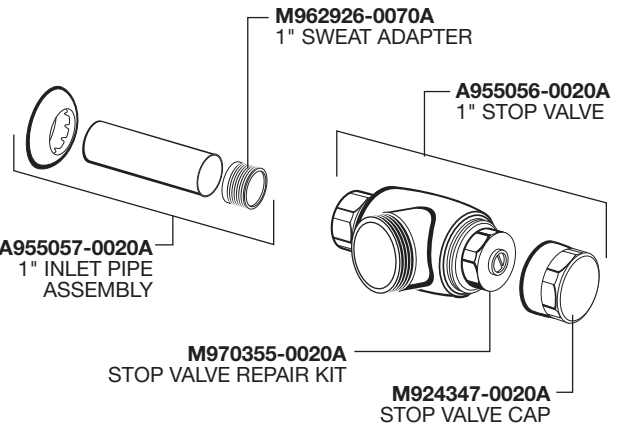

American Standard

Ultima™ Sensor-Operated Flush Valve

With Side-Mount Operator,
Diaphragm-Type

MODEL NUMBERS
6147SM

OPTIONAL ADJUSTABLE TAILPIECE
(Purchased Separately)

M962836-0020A (8-1/4" to 9-1/4" Rough-in)

M962835-0020A (7-1/4" to 8-1/4" Rough-in)

M962834-0020A (6-1/4" to 7-1/4" Rough-in)

M962833-0020A (5-1/4" to 6-1/4" Rough-in)

M964411-0020A
VACUUM BREAKER
ASSEMBLY 11-1/2"
(220 mm) ROUGH-IN

M964413-0020A
VACUUM BREAKER
ASSEMBLY 27"
(686 mm) ROUGH-IN