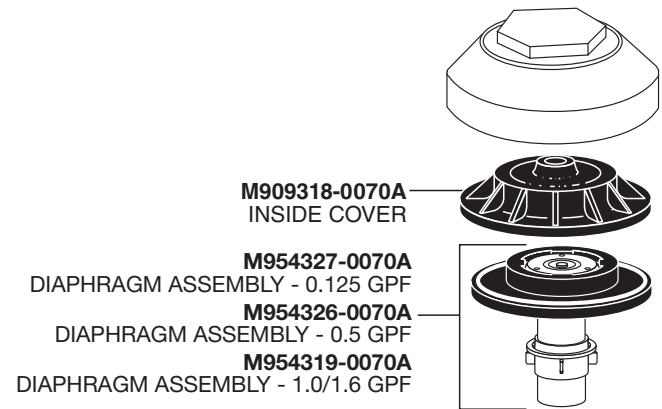

American Standard

Ultima™ Sensor-Operated Flush Valve

With Side-Mount Operator, Diaphragm-Type

M909318-0070A
INSIDE COVER

M954327-0070A
DIAPHRAGM ASSEMBLY - 0.125 GPF

M954326-0070A
DIAPHRAGM ASSEMBLY - 0.5 GPF