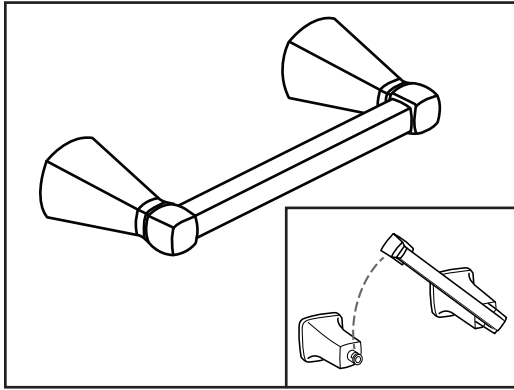

Concealed Mounting: No exposed set screws.

Easy to Install: Template included for mounting.

SUGGESTED SPECIFICATION:

18" Towel Bar shall feature metal construction. Rod shall be brass. Shall feature concealed mounting with no exposed set screws. Towel Bar shall be American Standard Model # 7018.018.____.

Concealed Mounting: No exposed set screws.

Easy to Install: Template included for mounting.

SUGGESTED SPECIFICATION:

24" Towel Bar shall feature metal construction. Rod shall be brass. Shall feature concealed mounting with no exposed set screws. Towel Bar shall be American Standard Model # 7018.024.____.

Concealed Mounting: No exposed set screws.

Easy to Install: Template included for mounting.

SUGGESTED SPECIFICATION:

Towel Ring shall feature metal construction. Shall feature concealed mounting with no exposed set screws. Towel Ring shall be American Standard Model # 71018.190._____.

Concealed Mounting: No exposed set screws.

Easy to Install: Template included for mounting.

SUGGESTED SPECIFICATION:

Robe Hook shall feature metal construction. Shall feature concealed mounting with no exposed set screws. Robe Hook shall be American Standard Model # 7018.210._____.