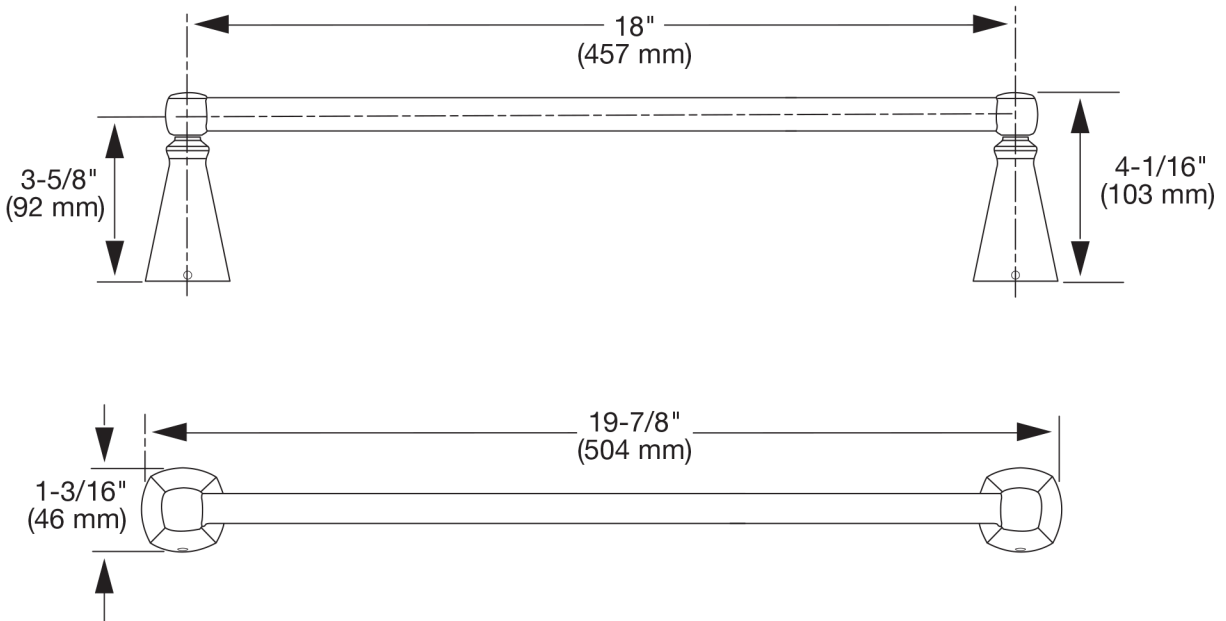

MODEL NUMBER:

□ 7018.018 - 18" Towel Bar

Available Finishes

002	Polished Chrome
278	Legacy Bronze
295	Brushed Nickel

PRODUCT FEATURES:

Materials of Construction:

Metal construction for durability and long life.

Concealed Mounting: No exposed set screws.

Easy to Install: Template included for mounting.

SUGGESTED SPECIFICATION:

18" Towel Bar shall feature metal construction. Rod shall be brass. Shall feature concealed mounting with no exposed set screws. Towel Bar shall be American Standard Model # 7018.018.____.

MODEL NUMBER:

□ 7018.024 - 24" Towel Bar

Available Finishes

002	Polished Chrome
278	Legacy Bronze
295	Brushed Nickel

PRODUCT FEATURES:

Materials of Construction:

Metal construction for durability and long life

Concealed Mounting: No exposed set screws.

Easy to Install: Template included for mounting.

SUGGESTED SPECIFICATION:

24" Towel Bar shall feature metal construction. Rod shall be brass. Shall feature concealed mounting with no exposed set screws. Towel Bar shall be American Standard Model # 7018.024.____.