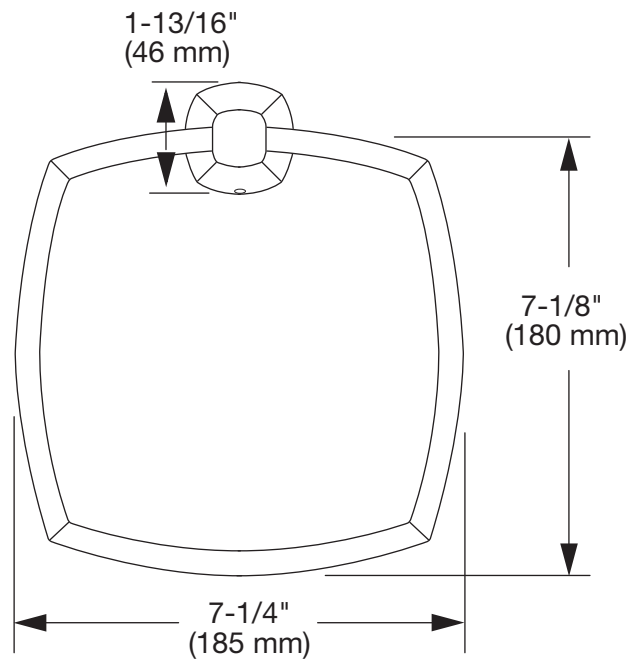

PRODUCT FEATURES:

Materials of Construction:

- Metal construction for durability and long life.
- Bushing on towel ring to prevent scratching and squeaking.

Concealed Mounting: No exposed set screws.

Easy to Install: Template included for mounting.

SUGGESTED SPECIFICATION:

Towel Ring shall feature metal construction. Shall feature concealed mounting with no exposed set screws. Towel Ring shall be American Standard Model # 71018.190._____.