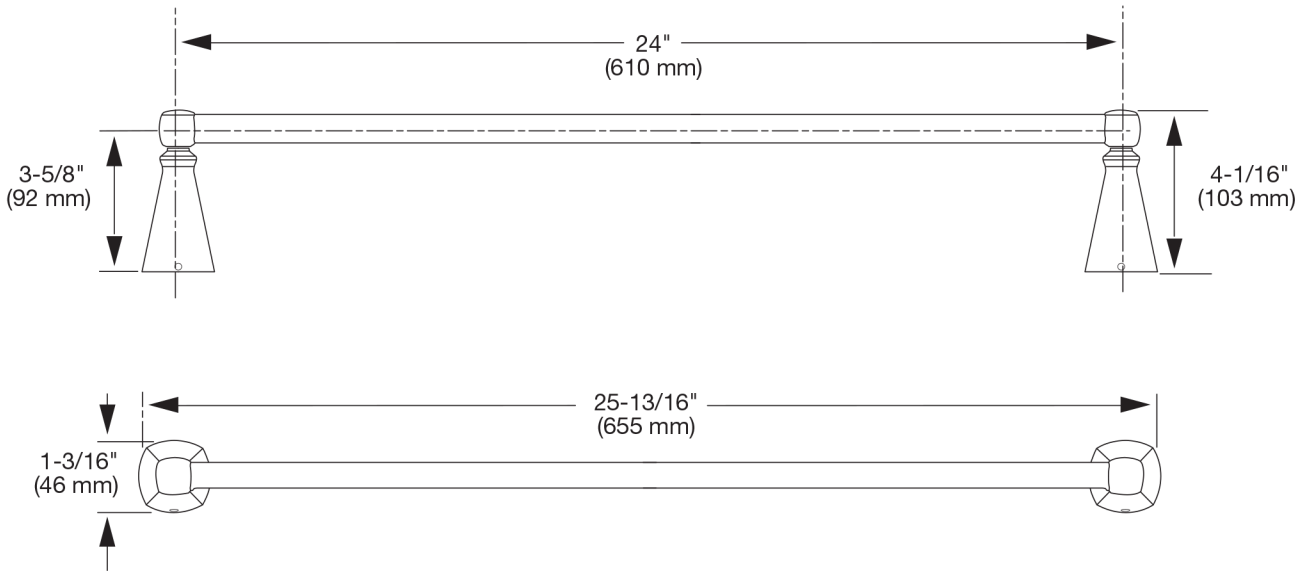

PRODUCT FEATURES:

Materials of Construction:

Metal construction for durability and long life

Concealed Mounting: No exposed set screws.

Easy to Install: Template included for mounting.

SUGGESTED SPECIFICATION:

24" Towel Bar shall feature metal construction. Rod shall be brass. Shall feature concealed mounting with no exposed set screws. Towel Bar shall be American Standard Model # 7018.024.____.