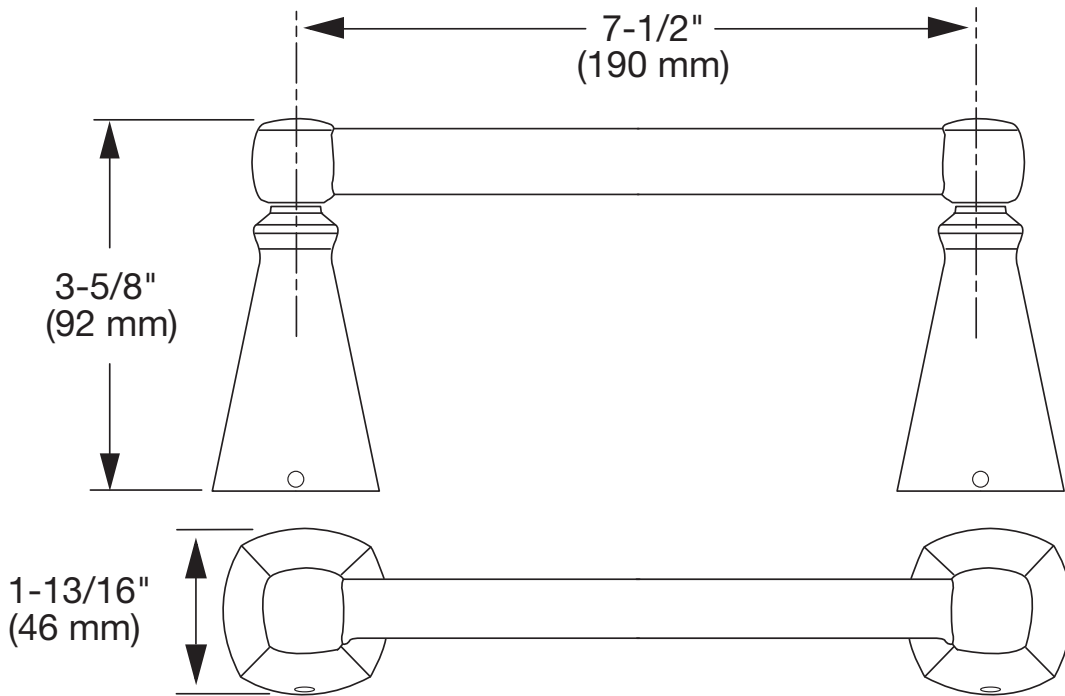

PRODUCT FEATURES:

Materials of Construction:

- Arm pivots for easy roll replacement.
- Metal construction for durability and long life.

Concealed Mounting: No exposed set screws.

Easy to Install: Template included for mounting.

SUGGESTED SPECIFICATION:

Toilet Paper Holder shall feature metal construction. Shall feature concealed mounting with no exposed set screws. Toilet Paper Holder bar shall pivot. Toilet Paper Holder shall be American Standard Model # 7018.230._____.