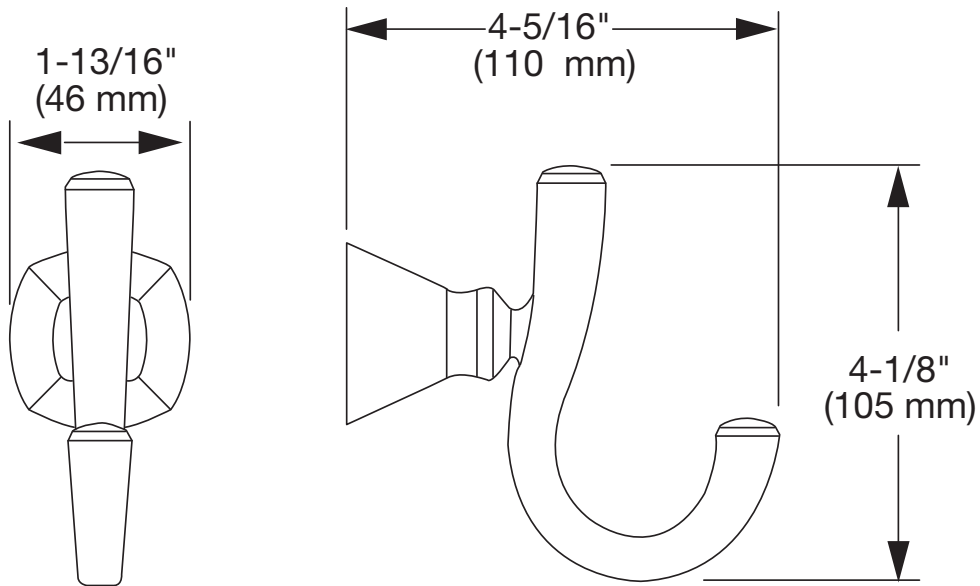

PRODUCT FEATURES:

Materials of Construction:

- Metal construction for durability and long life.

Concealed Mounting: No exposed set screws.

Easy to Install: Template included for mounting.

SUGGESTED SPECIFICATION:

Robe Hook shall feature metal construction. Shall feature concealed mounting with no exposed set screws. Robe Hook shall be American Standard Model # 7018.210._____.