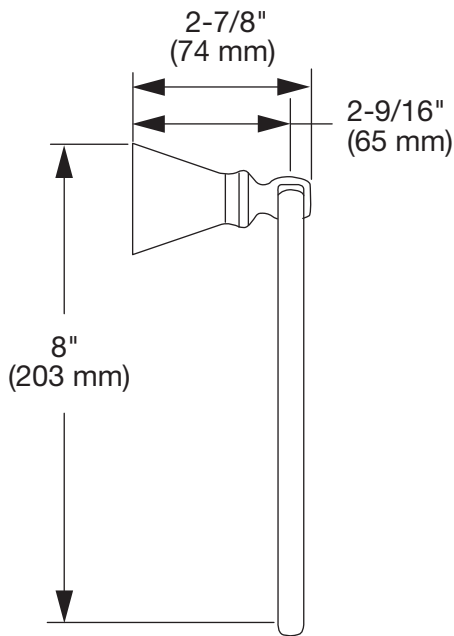

PRODUCT FEATURES:

Materials of Construction:

- Metal construction for durability and long life.
- Bushing on towel ring to prevent scratching and squeaking.

Concealed Mounting: No exposed set screws.

Easy to Install: Template included for mounting.

SUGGESTED SPECIFICATION:

Towel Ring shall feature metal construction. Shall feature concealed mounting with no exposed set screws. Towel Ring shall be American Standard Model # 71018.190._____.