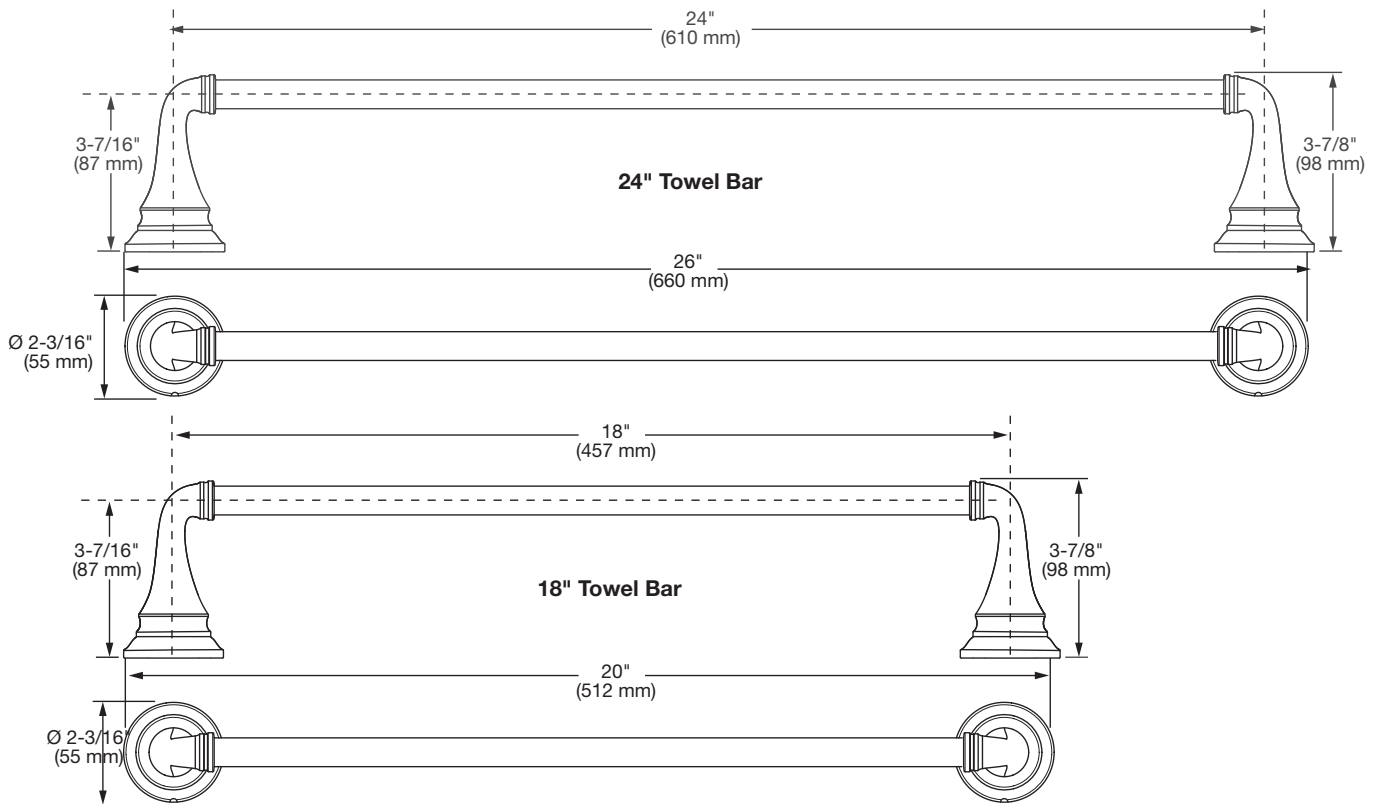

**MODEL NUMBER:**

- ☐ 7052018 - 18" Towel Bar
- ☐ 7052024 - 24" Towel Bar

**Available Finishes**

002	Polished Chrome
295	Brushed Nickel
013	Polished Nickel
278	Legacy Bronze

**PRODUCT FEATURES:**

**Materials of Construction:** Metal construction for durability & long life. Brass rod.

**Concealed Mounting:** No exposed set screws.

**Easy to Install**

**SUGGESTED SPECIFICATION**

18" and 24" Towel Bar shall feature metal construction. Rod shall be brass. Shall feature concealed mounting with no exposed set screws. Towel Bar shall be American Standard Model # 70520\_\_\_\_.

**MODEL NUMBER:**

□ 7052230 - Toilet Paper Holder

**Available Finishes**

002	Polished Chrome
295	Brushed Nickel
013	Polished Nickel
278	Legacy Bronze

**PRODUCT FEATURES:**

**Materials of Construction:** Metal construction for durability & long life.

**Concealed Mounting:** No exposed set screws.

**Easy to Install**

**Easy to Use:** Pivoting arm for easy reload

**SUGGESTED SPECIFICATION**

Toilet Paper Holder shall feature metal construction. Shall feature concealed mounting with no exposed set screws. Toilet Paper Holder shall be American Standard Model # 7052230.\_\_\_\_.