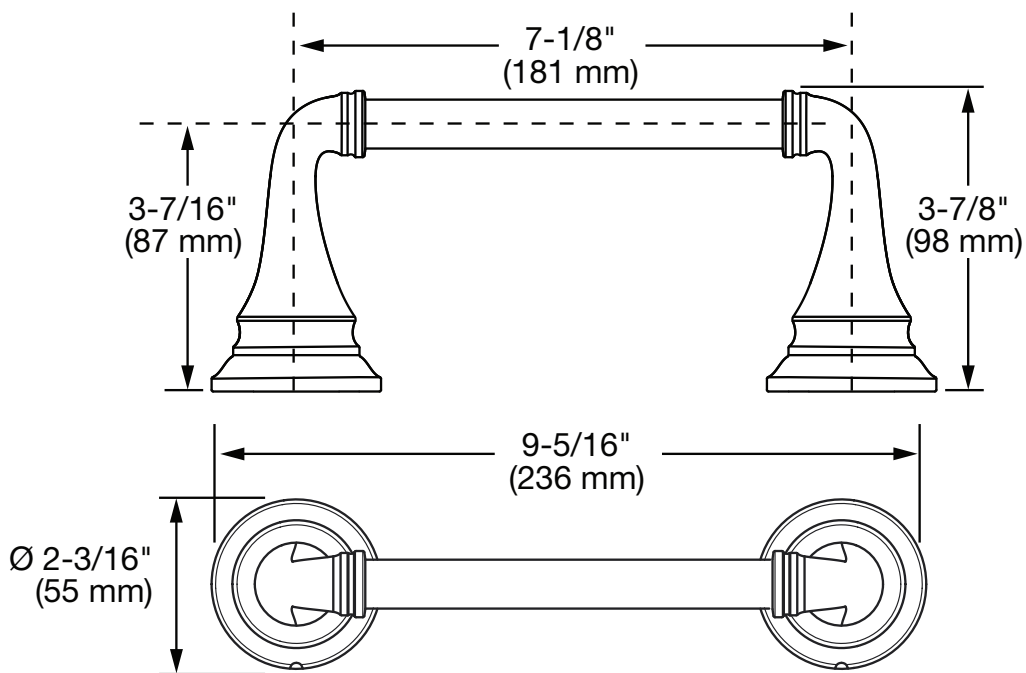

**MODEL NUMBER:**

- ☐ 7052018 - 18" Towel Bar
- ☐ 7052024 - 24" Towel Bar

**Available Finishes**

002	Polished Chrome
295	Brushed Nickel
013	Polished Nickel
278	Legacy Bronze

**PRODUCT FEATURES:**

**Materials of Construction:** Metal construction for durability & long life. Brass rod.

**Concealed Mounting:** No exposed set screws.

**Easy to Install**

**SUGGESTED SPECIFICATION**

18" and 24" Towel Bar shall feature metal construction. Rod shall be brass. Shall feature concealed mounting with no exposed set screws. Towel Bar shall be American Standard Model # 70520\_\_\_\_.

**MODEL NUMBER:**

□ 7052230 - Toilet Paper Holder

**Available Finishes**

002	Polished Chrome
295	Brushed Nickel
013	Polished Nickel
278	Legacy Bronze

**PRODUCT FEATURES:**

**Materials of Construction:** Metal construction for durability & long life.

**Concealed Mounting:** No exposed set screws.

**Easy to Install**

**Easy to Use:** Pivoting arm for easy reload

**SUGGESTED SPECIFICATION**

Toilet Paper Holder shall feature metal construction. Shall feature concealed mounting with no exposed set screws. Toilet Paper Holder shall be American Standard Model # 7052230.\_\_\_\_.