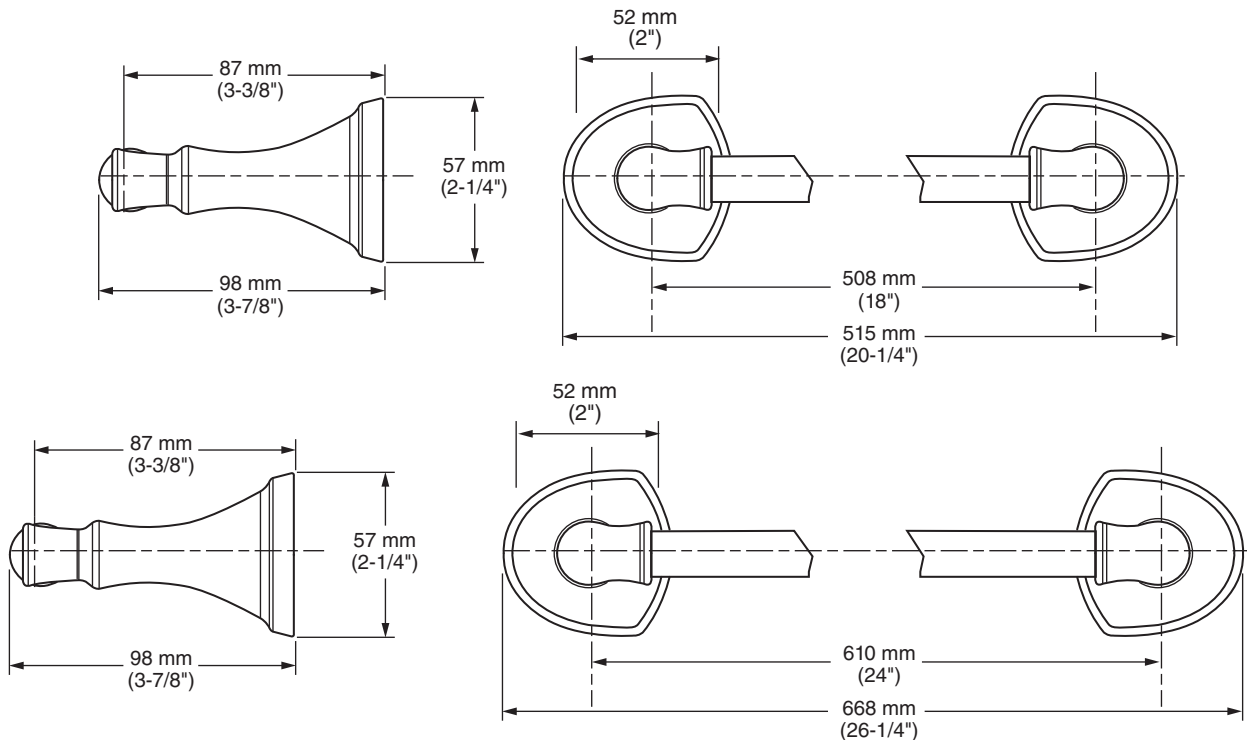

MODEL NUMBER:

- ☐ 7722.018 - 18" Towel Bar
- ☐ 7722.024 - 24" Towel Bar

Available Finishes

002	Polished Chrome
013	PVD Polished Nickel
278	Legacy Bronze
295	PVD Satin Nickel

PRODUCT FEATURES:

Materials of Construction: Metal construction for durability & long life. Brass rod.

Concealed Mounting: No exposed set screws.

Easy to Install

- Coordinates with Estate® Suite of fixtures.
- Available Exclusively at Ferguson® Showrooms.

SUGGESTED SPECIFICATION

18" and 24" Towel Bar shall feature metal construction. Rod shall be brass. Shall feature concealed mounting with no exposed set screws. Towel Bar shall be American Standard Model # 7722.

Concealed Mounting: No exposed set screws.

Easy to Install

- Coordinates with Estate® Suite of fixtures.
- Available Exclusively at Ferguson® Showrooms.

SUGGESTED SPECIFICATION

Towel Ring shall feature metal construction. Shall feature concealed mounting with no exposed set screws. Towel Ring shall be American Standard Model # 7722.190.