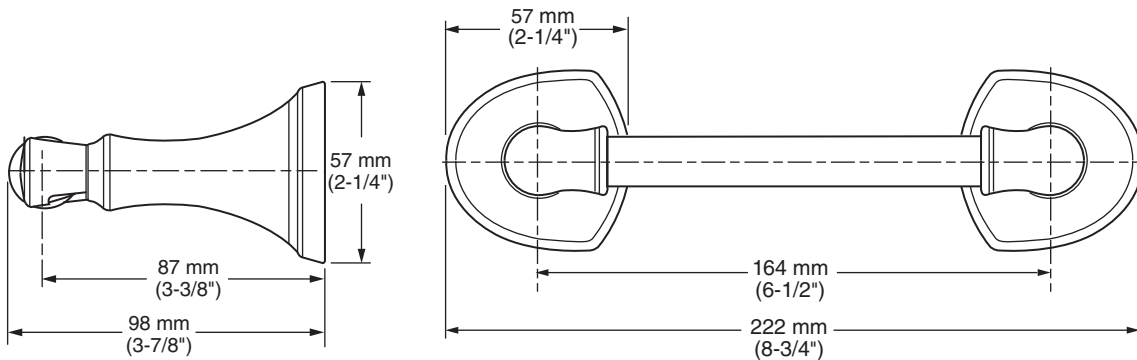

PRODUCT FEATURES:

Materials of Construction: Metal construction for durability & long life.

Concealed Mounting: No exposed set screws.

Easy to Install

Easy to Use: Pivoting toilet paper bar for quick and easy replacement.

- Coordinates with Estate® Suite of fixtures.
- Available Exclusively at Ferguson® Showrooms.

SUGGESTED SPECIFICATION

Toilet Paper Holder shall feature metal construction. Shall feature concealed mounting with no exposed set screws. Toilet Paper Holder bar shall pivot. Toilet Paper Holder shall be American Standard Model # 7722.230.....