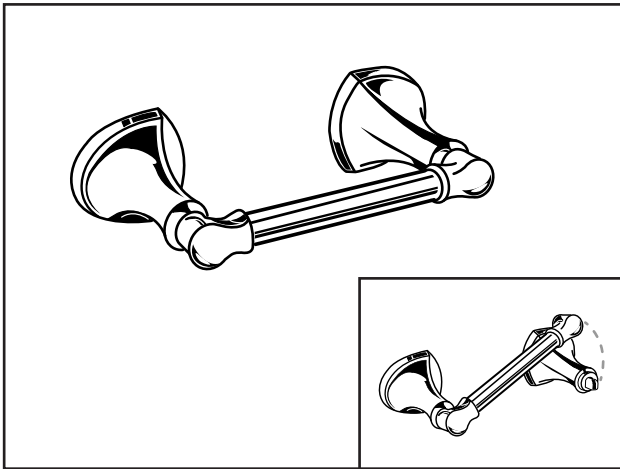

Concealed Mounting: No exposed set screws.

Easy to Install

- Coordinates with Estate® Suite of fixtures.
- Available Exclusively at Ferguson® Showrooms.

SUGGESTED SPECIFICATION

18" and 24" Towel Bar shall feature metal construction. Rod shall be brass. Shall feature concealed mounting with no exposed set screws. Towel Bar shall be American Standard Model # 7722.

Concealed Mounting: No exposed set screws.

Easy to Install

- Coordinates with Estate® Suite of fixtures.
- Available Exclusively at Ferguson® Showrooms.

SUGGESTED SPECIFICATION

Towel Ring shall feature metal construction. Shall feature concealed mounting with no exposed set screws. Towel Ring shall be American Standard Model # 7722.190.

MODEL NUMBER:

□ 7722.210 - ROBE HOOK

Available Finishes

002	Polished Chrome
013	PVD Polished Nickel
278	Legacy Bronze
295	PVD Satin Nickel

PRODUCT FEATURES:

Materials of Construction: Metal construction for durability & long life.

Concealed Mounting: No exposed set screws.

Easy to Install

- Coordinates with Estate® Suite of fixtures.
- Available Exclusively at Ferguson® Showrooms.

SUGGESTED SPECIFICATION

Robe Hook shall feature metal construction. Shall feature concealed mounting with no exposed set screws. Robe Hook shall be American Standard Model # 7722.210.____.