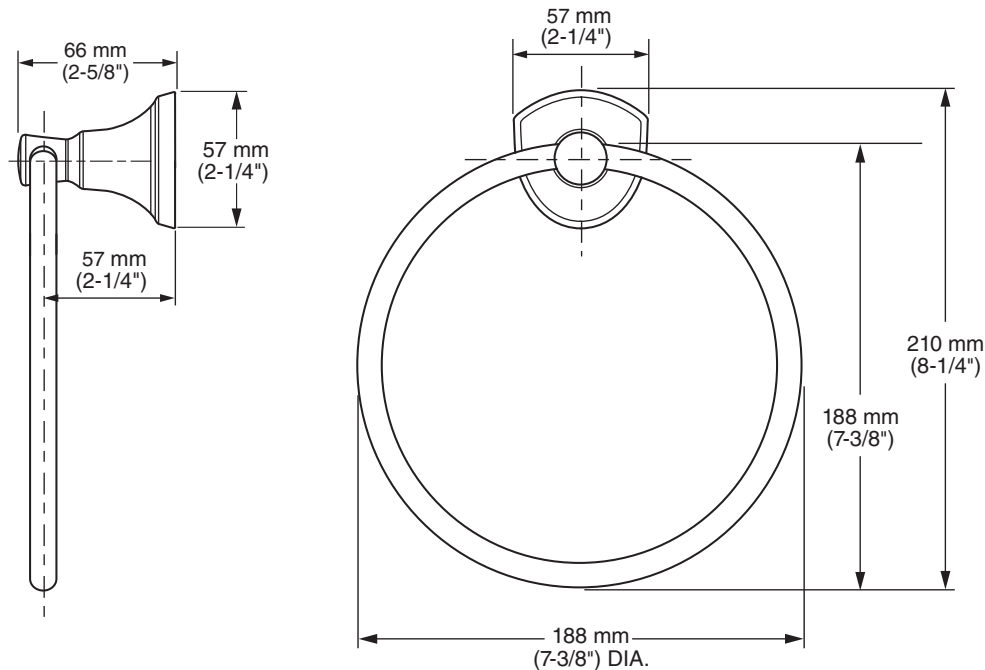

MODEL NUMBER:

- ☐ 7722.018 - 18" Towel Bar
- ☐ 7722.024 - 24" Towel Bar

Available Finishes

002	Polished Chrome
013	PVD Polished Nickel
278	Legacy Bronze
295	PVD Satin Nickel

PRODUCT FEATURES:

Materials of Construction: Metal construction for durability & long life. Brass rod.

Concealed Mounting: No exposed set screws.

Easy to Install

- Coordinates with Estate® Suite of fixtures.
- Available Exclusively at Ferguson® Showrooms.

SUGGESTED SPECIFICATION

18" and 24" Towel Bar shall feature metal construction. Rod shall be brass. Shall feature concealed mounting with no exposed set screws. Towel Bar shall be American Standard Model # 7722.

MODEL NUMBER:
 □ 7722.190 - Towel Ring

Available Finishes

002	Polished Chrome
013	PVD Polished Nickel
278	Legacy Bronze
295	PVD Satin Nickel

PRODUCT FEATURES:

Materials of Construction: Metal construction for durability & long life. Bushing on towel ring to prevent scratching and squeaking

Concealed Mounting: No exposed set screws.

Easy to Install

- Coordinates with Estate® Suite of fixtures.
- Available Exclusively at Ferguson® Showrooms.

SUGGESTED SPECIFICATION

Towel Ring shall feature metal construction. Shall feature concealed mounting with no exposed set screws. Towel Ring shall be American Standard Model # 7722.190.