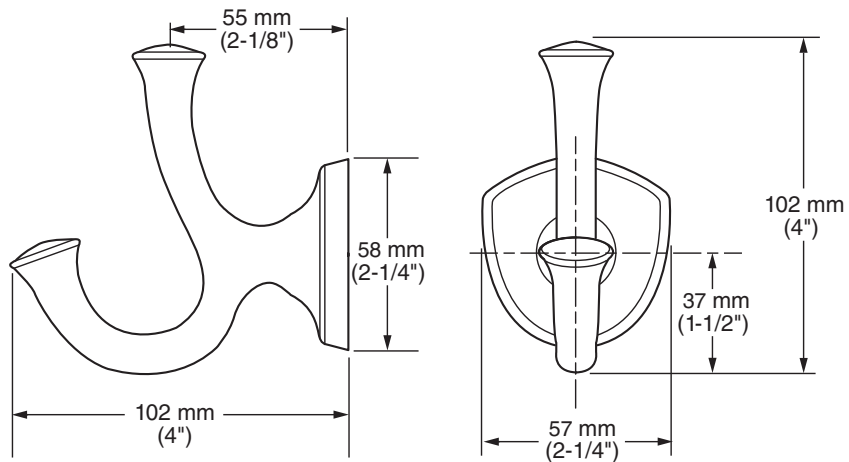

PRODUCT FEATURES:

Materials of Construction: Metal construction for durability & long life.

Concealed Mounting: No exposed set screws.

Easy to Install

- Coordinates with Estate® Suite of fixtures.
- Available Exclusively at Ferguson® Showrooms.

SUGGESTED SPECIFICATION

Robe Hook shall feature metal construction. Shall feature concealed mounting with no exposed set screws. Robe Hook shall be American Standard Model # 7722.210.____.