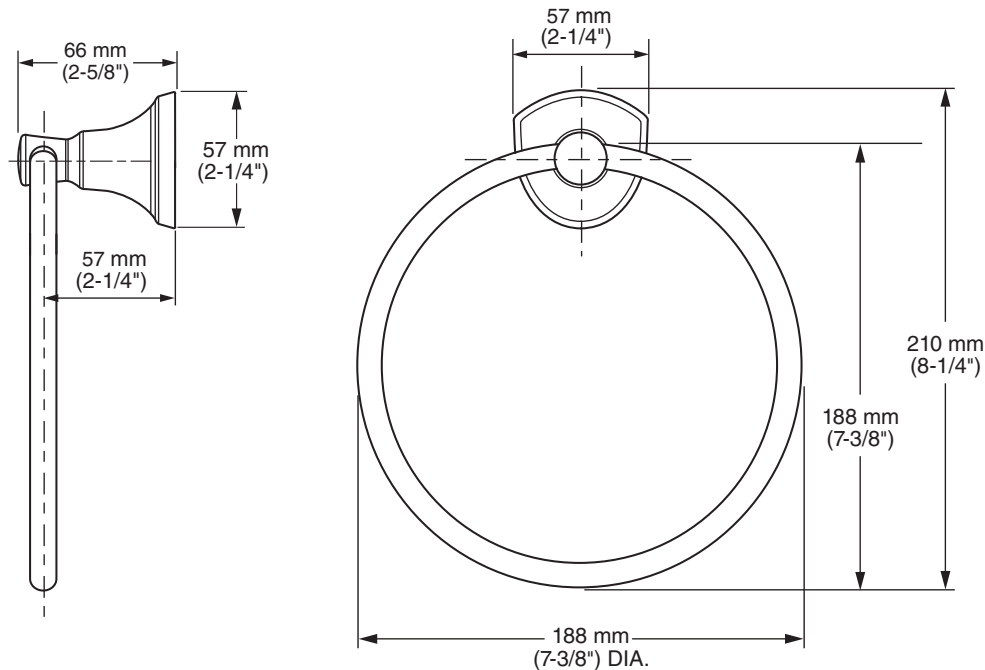

**MODEL NUMBER:**

- ☐ 7722.018 - 18" Towel Bar
- ☐ 7722.024 - 24" Towel Bar

**Available Finishes**

002	Polished Chrome
013	PVD Polished Nickel
278	Legacy Bronze
295	PVD Satin Nickel

**PRODUCT FEATURES:**

**Materials of Construction:** Metal construction for durability & long life. Brass rod.

**Concealed Mounting:** No exposed set screws.

**Easy to Install**

- Coordinates with Estate® Suite of fixtures.
- Available Exclusively at Ferguson® Showrooms.

**SUGGESTED SPECIFICATION**

18" and 24" Towel Bar shall feature metal construction. Rod shall be brass. Shall feature concealed mounting with no exposed set screws. Towel Bar shall be American Standard Model # 7722. ....

**MODEL NUMBER:**  
 □ 7722.190 - Towel Ring

**Available Finishes**

002	Polished Chrome
013	PVD Polished Nickel
278	Legacy Bronze
295	PVD Satin Nickel

**PRODUCT FEATURES:**

**Materials of Construction:** Metal construction for durability & long life. Bushing on towel ring to prevent scratching and squeaking

**Concealed Mounting:** No exposed set screws.

**Easy to Install**

- Coordinates with Estate® Suite of fixtures.
- Available Exclusively at Ferguson® Showrooms.

**SUGGESTED SPECIFICATION**

Towel Ring shall feature metal construction. Shall feature concealed mounting with no exposed set screws. Towel Ring shall be American Standard Model # 7722.190.\_\_\_\_\_.