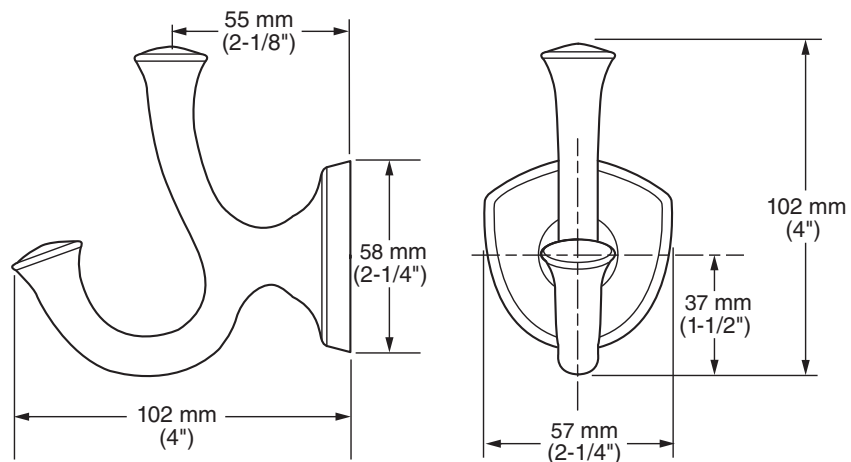

PRODUCT FEATURES:

Materials of Construction: Metal construction for durability & long life.

Concealed Mounting: No exposed set screws.

Easy to Install

- Coordinates with Estate® Suite of fixtures.
- Available Exclusively at Ferguson® Showrooms.

SUGGESTED SPECIFICATION

Robe Hook shall feature metal construction. Shall feature concealed mounting with no exposed set screws. Robe Hook shall be American Standard Model # 7722.210.____.