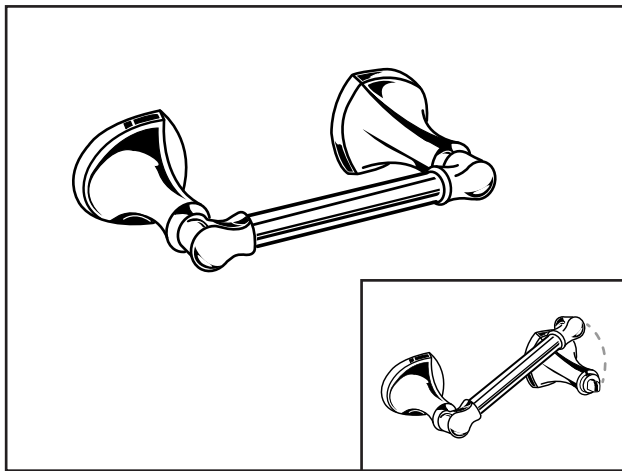

**Concealed Mounting:** No exposed set screws.

**Easy to Install**

- Coordinates with Estate® Suite of fixtures.
- Available Exclusively at Ferguson® Showrooms.

**SUGGESTED SPECIFICATION**

18" and 24" Towel Bar shall feature metal construction. Rod shall be brass. Shall feature concealed mounting with no exposed set screws. Towel Bar shall be American Standard Model # 7722. ....

**Concealed Mounting:** No exposed set screws.

**Easy to Install**

- Coordinates with Estate® Suite of fixtures.
- Available Exclusively at Ferguson® Showrooms.

**SUGGESTED SPECIFICATION**

Towel Ring shall feature metal construction. Shall feature concealed mounting with no exposed set screws. Towel Ring shall be American Standard Model # 7722.190.\_\_\_\_\_.

**MODEL NUMBER:**

□ 7722.210 - ROBE HOOK

**Available Finishes**

002	Polished Chrome
013	PVD Polished Nickel
278	Legacy Bronze
295	PVD Satin Nickel

**PRODUCT FEATURES:**

**Materials of Construction:** Metal construction for durability & long life.

**Concealed Mounting:** No exposed set screws.

**Easy to Install**

- Coordinates with Estate® Suite of fixtures.
- Available Exclusively at Ferguson® Showrooms.

**SUGGESTED SPECIFICATION**

Robe Hook shall feature metal construction. Shall feature concealed mounting with no exposed set screws. Robe Hook shall be American Standard Model # 7722.210.\_\_\_\_.