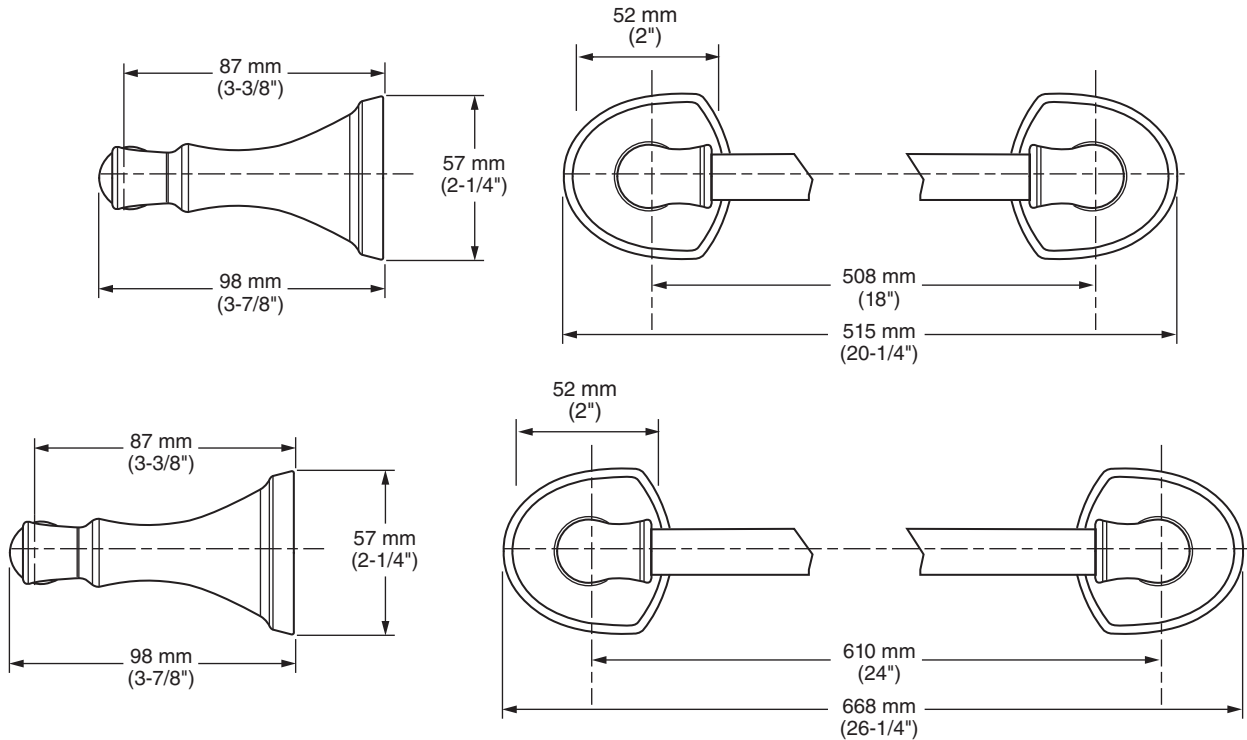

**MODEL NUMBER:**

- ☐ 7722.018 - 18" Towel Bar
- ☐ 7722.024 - 24" Towel Bar

**Available Finishes**

002	Polished Chrome
013	PVD Polished Nickel
278	Legacy Bronze
295	PVD Satin Nickel

**PRODUCT FEATURES:**

**Materials of Construction:** Metal construction for durability & long life. Brass rod.

**Concealed Mounting:** No exposed set screws.

**Easy to Install**

- Coordinates with Estate® Suite of fixtures.
- Available Exclusively at Ferguson® Showrooms.

**SUGGESTED SPECIFICATION**

18" and 24" Towel Bar shall feature metal construction. Rod shall be brass. Shall feature concealed mounting with no exposed set screws. Towel Bar shall be American Standard Model # 7722. ....

**Concealed Mounting:** No exposed set screws.

**Easy to Install**

- Coordinates with Estate® Suite of fixtures.
- Available Exclusively at Ferguson® Showrooms.

**SUGGESTED SPECIFICATION**

Towel Ring shall feature metal construction. Shall feature concealed mounting with no exposed set screws. Towel Ring shall be American Standard Model # 7722.190.\_\_\_\_\_.

**SUGGESTED SPECIFICATION**

Toilet Paper Holder shall feature metal construction. Shall feature concealed mounting with no exposed set screws. Toilet Paper Holder bar shall pivot. Toilet Paper Holder shall be American Standard Model # 7722.230.....