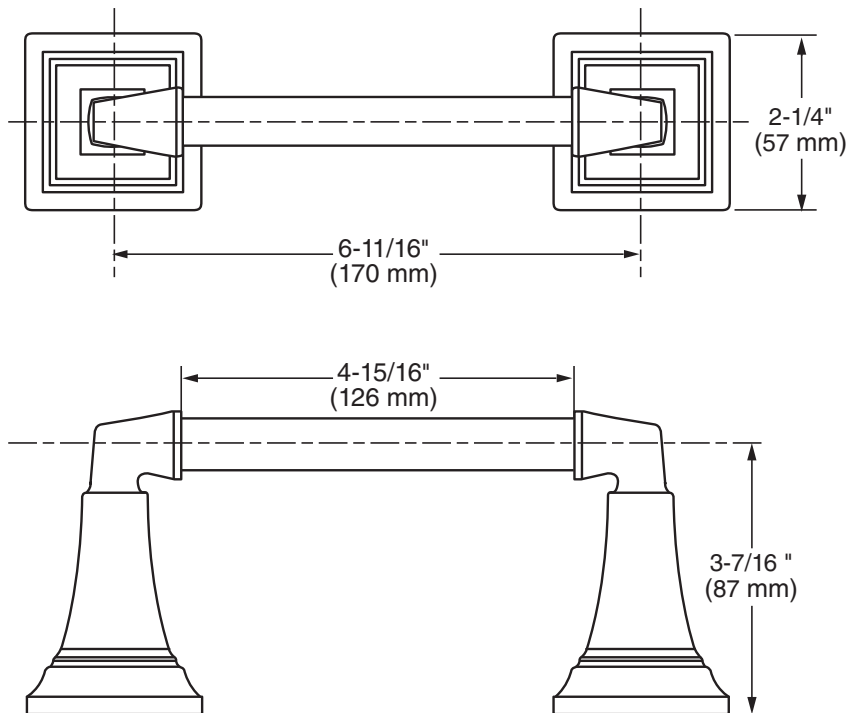

PRODUCT FEATURES:

Materials of Construction: Metal construction for durability & long life.

Concealed Mounting: No exposed set screws.

Easy to Install

Easy to Use: Pivoting arm for easy reload

SUGGESTED SPECIFICATION

Toilet Paper Holder shall feature metal construction. Shall feature concealed mounting with no exposed set screws. Toilet Paper Holder shall be American Standard Model # 7455230.____.