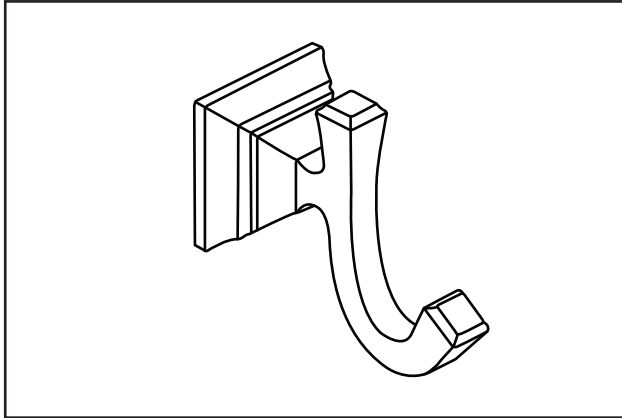

Concealed Mounting: No exposed set screws.

Easy to Install

SUGGESTED SPECIFICATION

18" and 24" Towel Bar shall feature metal construction. Rod shall be brass. Shall feature concealed mounting with no exposed set screws. Towel Bar shall be American Standard Model # 7455.....

Concealed Mounting: No exposed set screws.

Easy to Install

SUGGESTED SPECIFICATION

Towel Ring shall feature metal construction. Shall feature concealed mounting with no exposed set screws. Towel Ring shall be American Standard Model # 7455190._____.