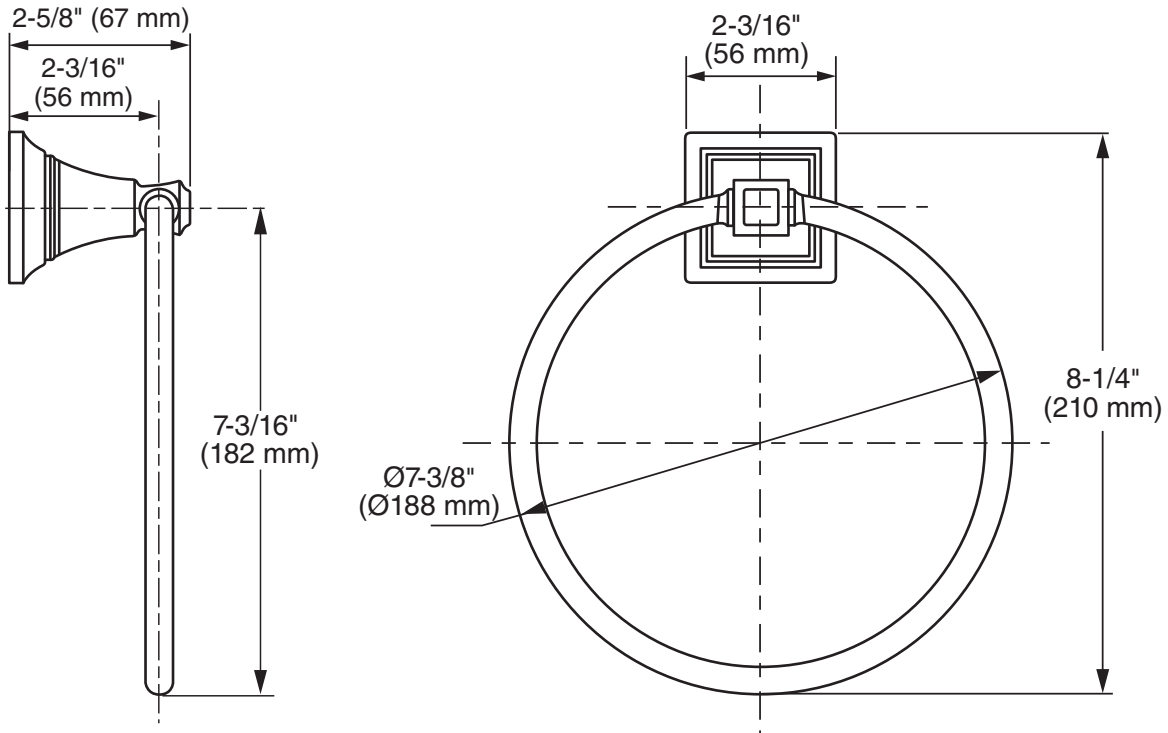

PRODUCT FEATURES:

Materials of Construction: Metal construction for durability & long life. Bushing on towel ring to prevent scratching and squeaking

Concealed Mounting: No exposed set screws.

Easy to Install

SUGGESTED SPECIFICATION

Towel Ring shall feature metal construction. Shall feature concealed mounting with no exposed set screws. Towel Ring shall be American Standard Model # 7455190._____.