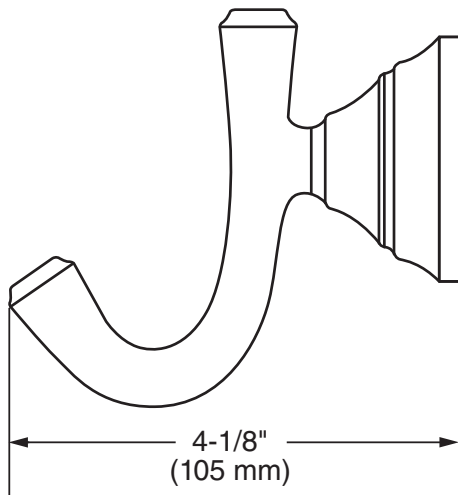

PRODUCT FEATURES:

Materials of Construction: Metal construction for durability & long life.

Concealed Mounting: No exposed set screws.

Easy to Install

SUGGESTED SPECIFICATION

Robe Hook shall feature metal construction. Shall feature concealed mounting with no exposed set screws. Robe Hook shall be American Standard Model # 7455210._____.