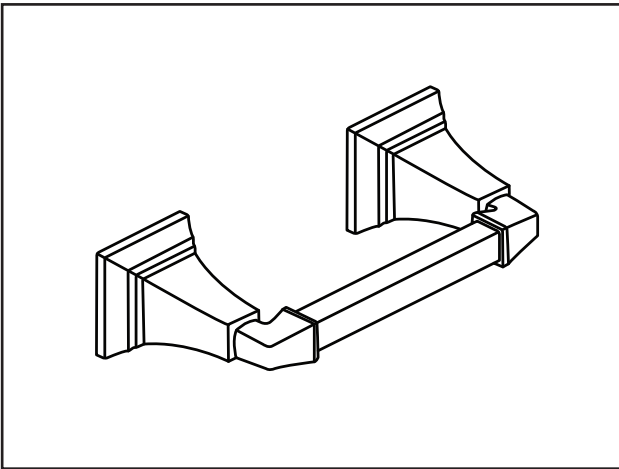

Concealed Mounting: No exposed set screws.

Easy to Install

SUGGESTED SPECIFICATION

18" and 24" Towel Bar shall feature metal construction. Rod shall be brass. Shall feature concealed mounting with no exposed set screws. Towel Bar shall be American Standard Model # 7455.....

Concealed Mounting: No exposed set screws.

Easy to Install

SUGGESTED SPECIFICATION

Towel Ring shall feature metal construction. Shall feature concealed mounting with no exposed set screws. Towel Ring shall be American Standard Model # 7455190._____.

Concealed Mounting: No exposed set screws.

Easy to Install

SUGGESTED SPECIFICATION

Robe Hook shall feature metal construction. Shall feature concealed mounting with no exposed set screws. Robe Hook shall be American Standard Model # 7455210._____.