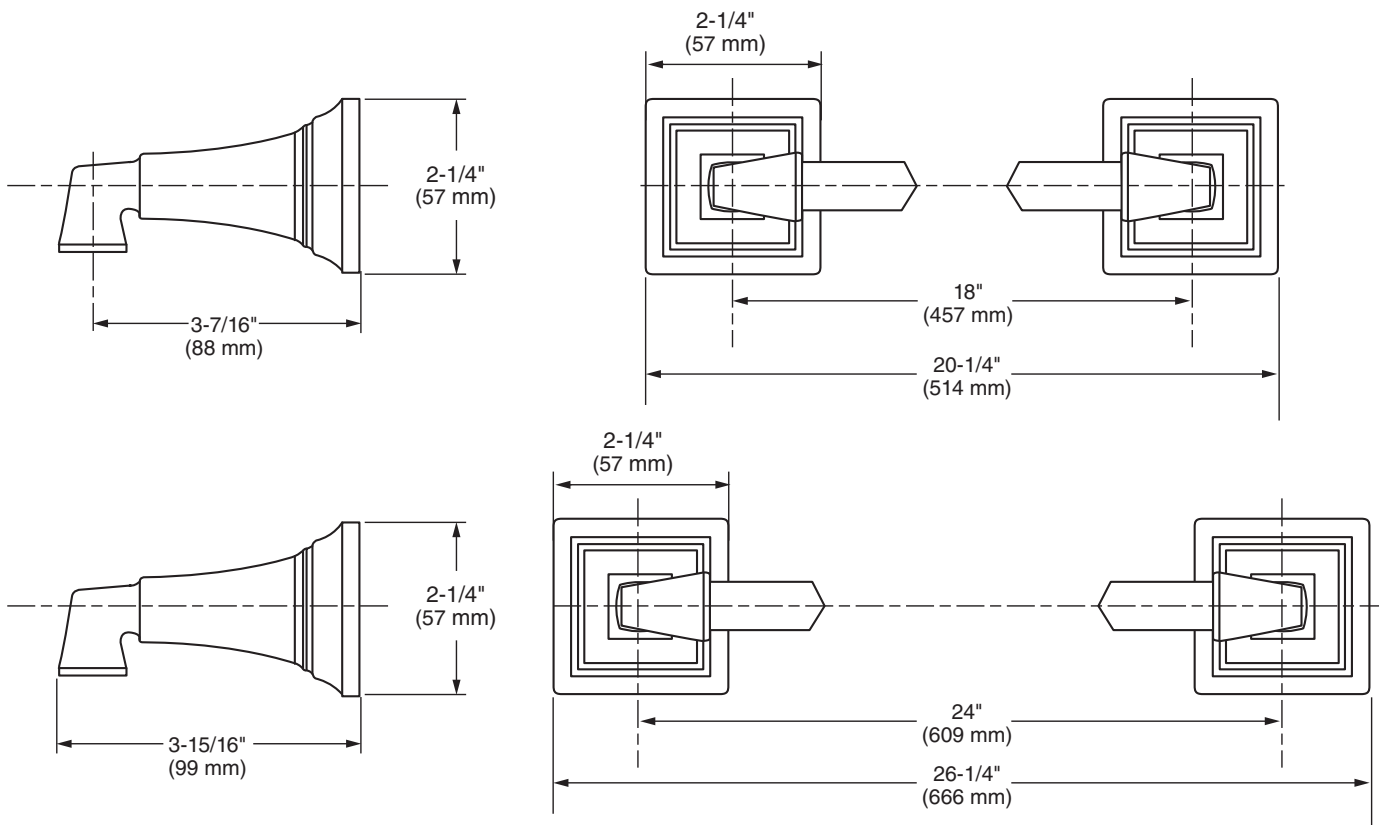

MODEL NUMBER:

- ☐ 7455018 - 18" Towel Bar
- ☐ 7455024 - 24" Towel Bar

Available Finishes

002	Polished Chrome
295	Brushed Nickel
013	Polished Nickel
278	Legacy Bronze

PRODUCT FEATURES:

Materials of Construction: Metal construction for durability & long life. Brass rod.

Concealed Mounting: No exposed set screws.

Easy to Install

SUGGESTED SPECIFICATION

18" and 24" Towel Bar shall feature metal construction. Rod shall be brass. Shall feature concealed mounting with no exposed set screws. Towel Bar shall be American Standard Model # 7455.....

Concealed Mounting: No exposed set screws.

Easy to Install

SUGGESTED SPECIFICATION

Towel Ring shall feature metal construction. Shall feature concealed mounting with no exposed set screws. Towel Ring shall be American Standard Model # 7455190._____.