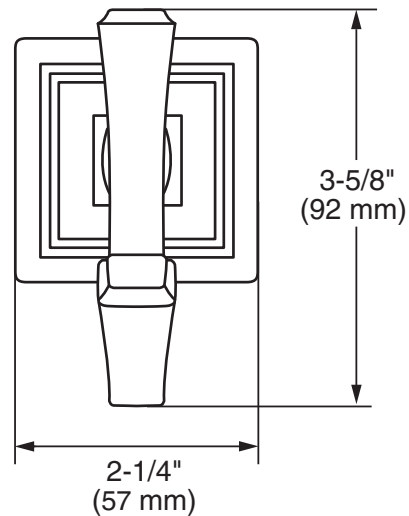

PRODUCT FEATURES:

Materials of Construction: Metal construction for durability & long life.

Concealed Mounting: No exposed set screws.

Easy to Install

SUGGESTED SPECIFICATION

Robe Hook shall feature metal construction. Shall feature concealed mounting with no exposed set screws. Robe Hook shall be American Standard Model # 7455210._____.