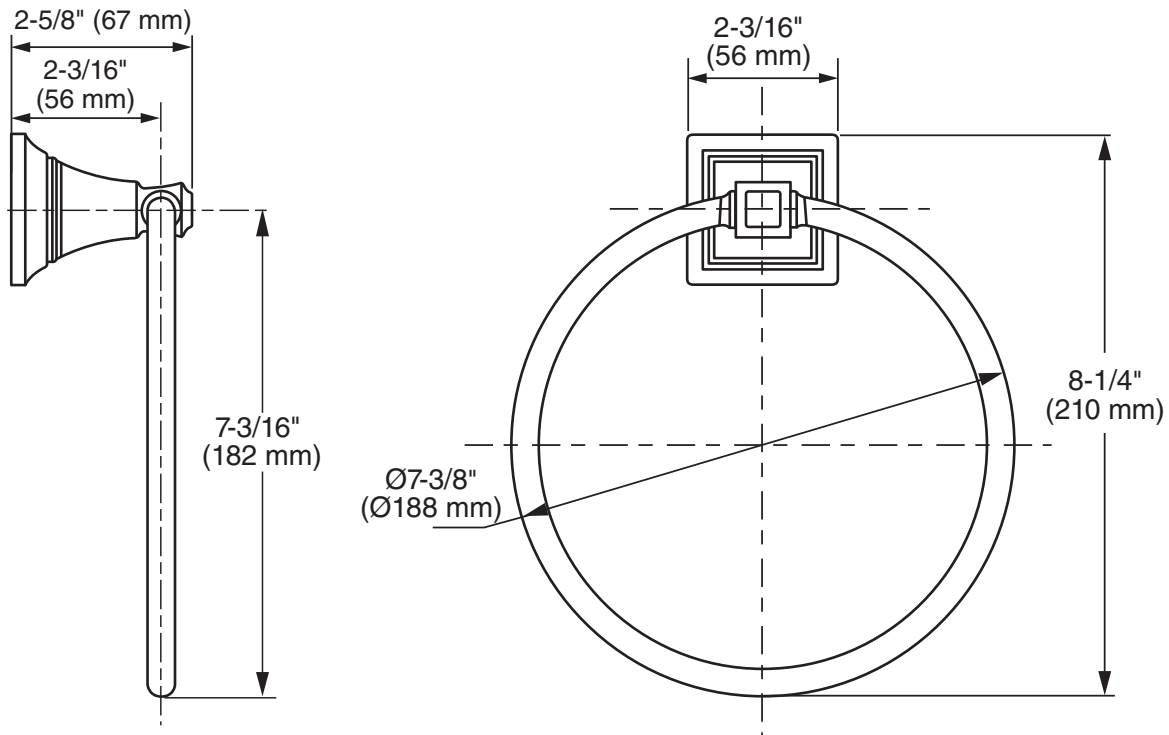

PRODUCT FEATURES:

Materials of Construction: Metal construction for durability & long life. Bushing on towel ring to prevent scratching and squeaking

Concealed Mounting: No exposed set screws.

Easy to Install

SUGGESTED SPECIFICATION

Towel Ring shall feature metal construction. Shall feature concealed mounting with no exposed set screws. Towel Ring shall be American Standard Model # 7455190._____.