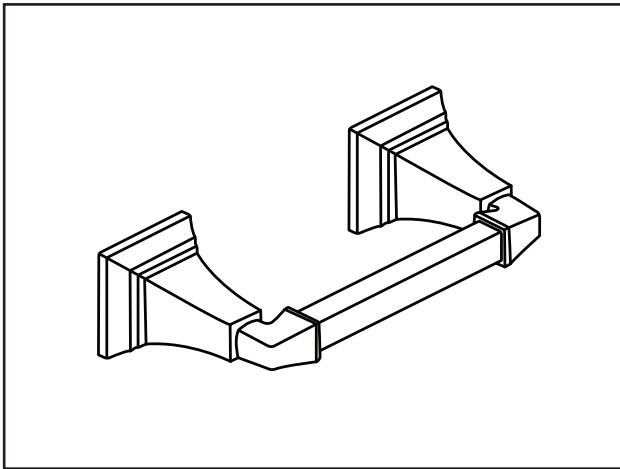

**Materials of Construction:** Metal construction for durability & long life.

**Concealed Mounting:** No exposed set screws.

**Easy to Install**

**SUGGESTED SPECIFICATION**

Robe Hook shall feature metal construction. Shall feature concealed mounting with no exposed set screws. Robe Hook shall be American Standard Model # 7455210.\_\_\_\_\_.