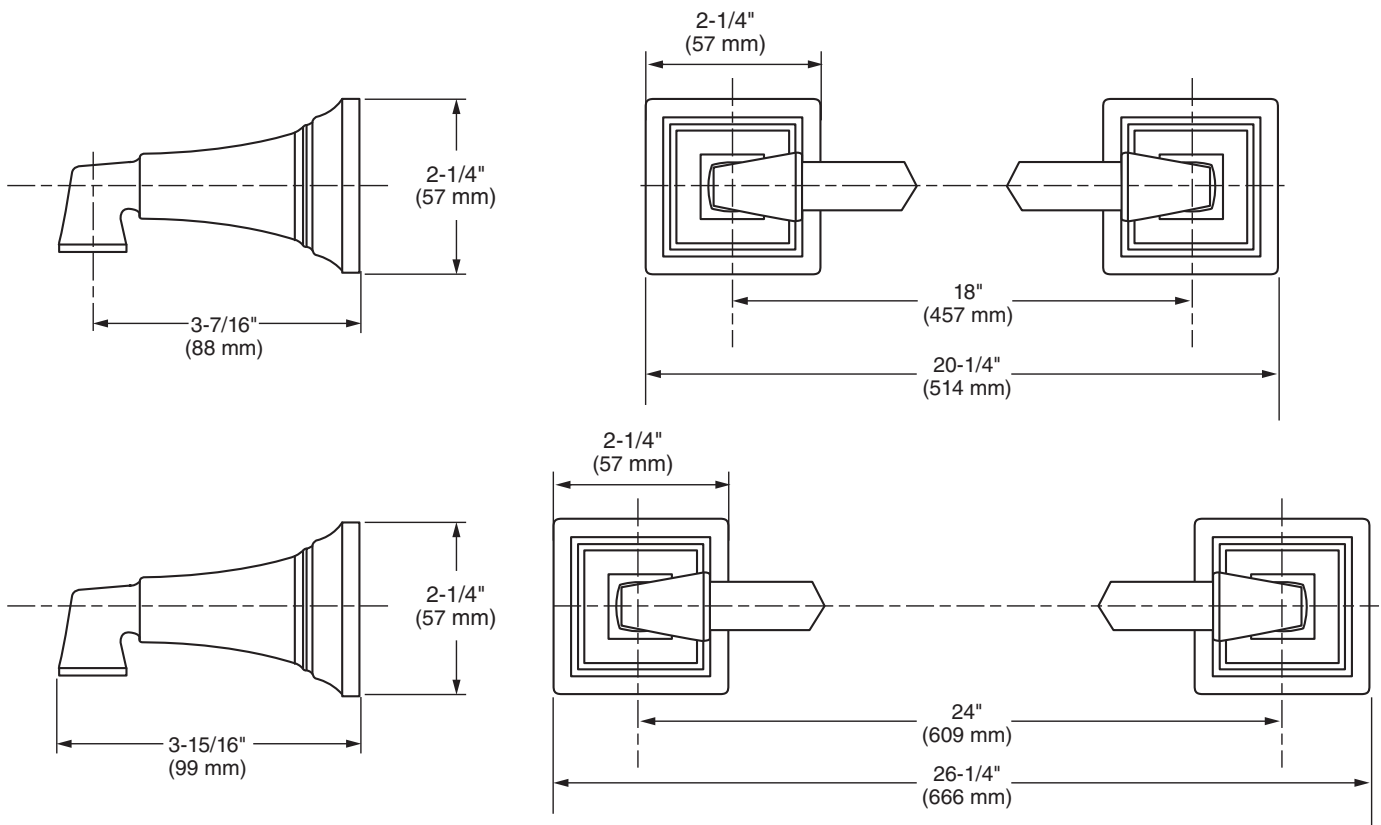

**MODEL NUMBER:**

- ☐ 7455018 - 18" Towel Bar
- ☐ 7455024 - 24" Towel Bar

**Available Finishes**

|     |                 |
|-----|-----------------|
| 002 | Polished Chrome |
| 295 | Brushed Nickel  |
| 013 | Polished Nickel |
| 278 | Legacy Bronze   |

18" and 24" Towel Bar shall feature metal construction. Rod shall be brass. Shall feature concealed mounting with no exposed set screws. Towel Bar shall be American Standard Model # 7455.....

**MODEL NUMBER:**