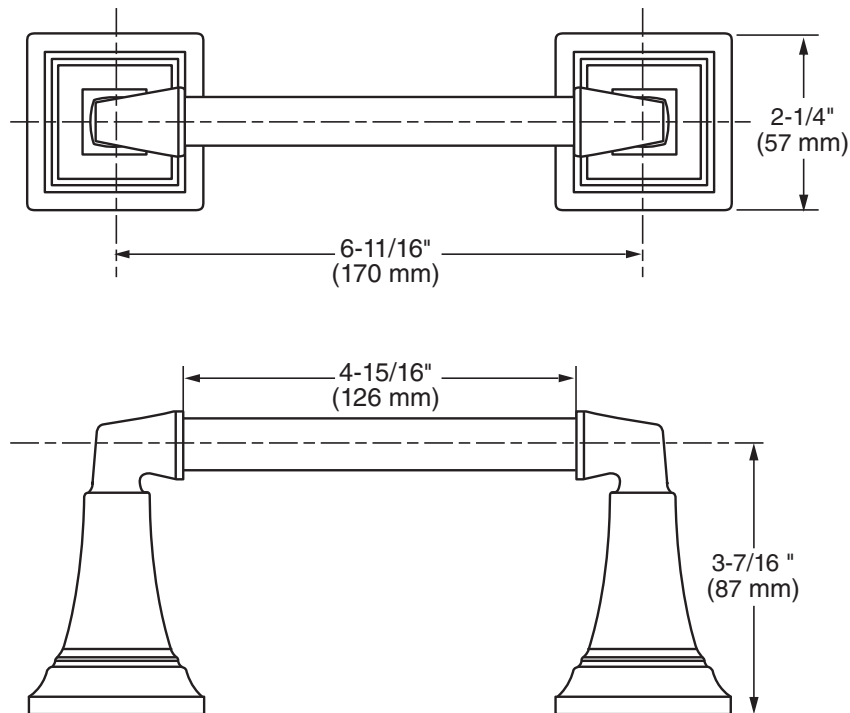

PRODUCT FEATURES:

Materials of Construction: Metal construction for durability & long life.

Concealed Mounting: No exposed set screws.

Easy to Install

Easy to Use: Pivoting arm for easy reload

SUGGESTED SPECIFICATION

Toilet Paper Holder shall feature metal construction. Shall feature concealed mounting with no exposed set screws. Toilet Paper Holder shall be American Standard Model # 7455230.____.