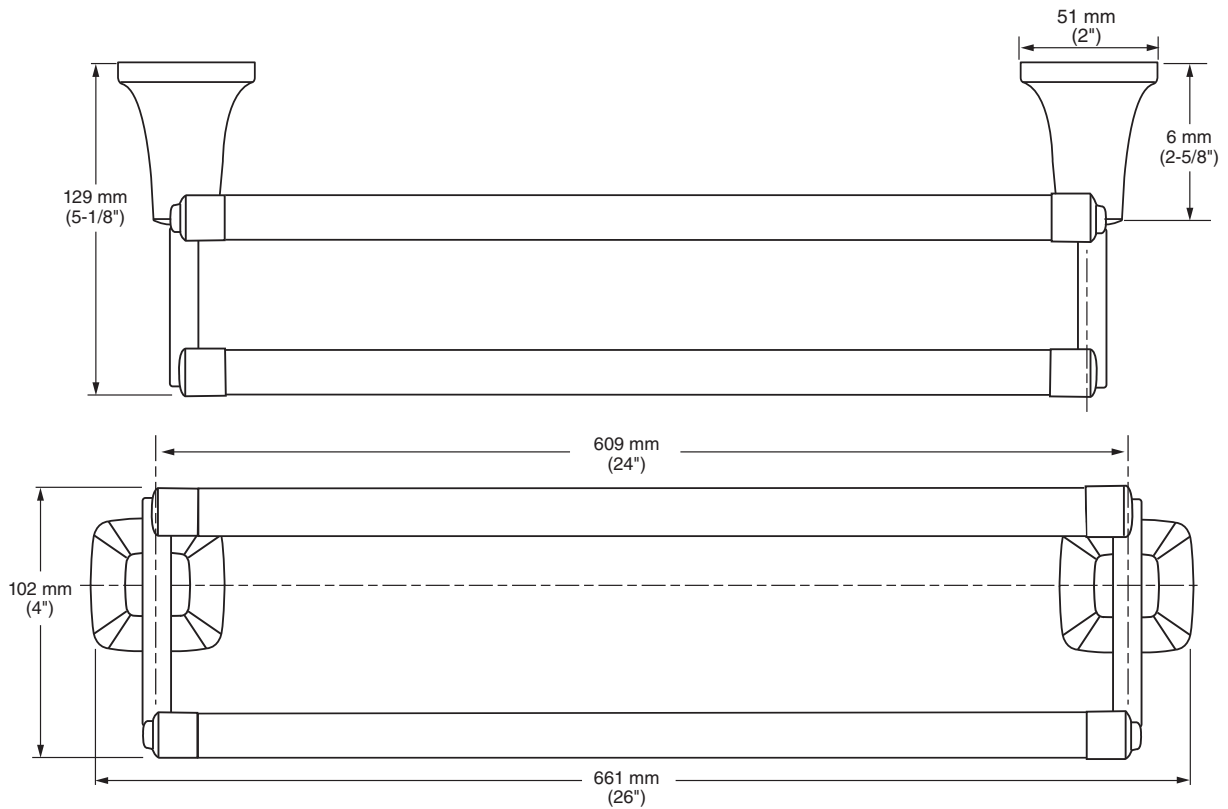

MODEL NUMBER:

□ 7353.224 - DOUBLE Towel Bar

Available Finishes

002	Polished Chrome
013	PVD Polished Nickel
278	Legacy Bronze
295	PVD Satin Nickel

PRODUCT FEATURES:

Materials of Construction: Metal construction for durability & long life. Brass rod.

Concealed Mounting: No exposed set screws.

Easy to Install

SUGGESTED SPECIFICATION

24" Double Towel Bar shall feature metal construction. Rods shall be brass. Shall feature concealed mounting with no exposed set screws. Double Towel Bar shall be American Standard Model # 7353.224.____.

MODEL NUMBER:

□ 7353.230 - Pivoting Toilet Paper Holder

Available Finishes

002	Polished Chrome
013	PVD Polished Nickel
278	Legacy Bronze
295	PVD Satin Nickel

PRODUCT FEATURES:

Materials of Construction: Metal construction for durability & long life.

Concealed Mounting: No exposed set screws.

Easy to Install

Easy to Use: Pivoting toilet paper bar for quick and easy replacement .

SUGGESTED SPECIFICATION

Toilet Paper Holder shall feature metal construction. Shall feature concealed mounting with no exposed set screws. Toilet Paper Holder bar shall pivot. Toilet Paper Holder shall be American Standard Model # 7353.230.....