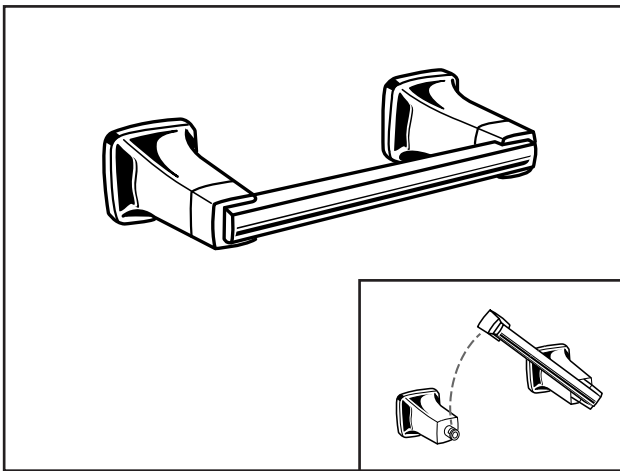

MODEL NUMBER:

□ 7353.224 - DOUBLE Towel Bar

Available Finishes

002	Polished Chrome
013	PVD Polished Nickel
278	Legacy Bronze
295	PVD Satin Nickel

PRODUCT FEATURES:

Materials of Construction: Metal construction for durability & long life. Brass rod.

Concealed Mounting: No exposed set screws.

Easy to Install

SUGGESTED SPECIFICATION

24" Double Towel Bar shall feature metal construction. Rods shall be brass. Shall feature concealed mounting with no exposed set screws. Double Towel Bar shall be American Standard Model # 7353.224.____.

Concealed Mounting: No exposed set screws.

Easy to Install

Easy to Use: Pivoting toilet paper bar for quick and easy replacement .

SUGGESTED SPECIFICATION

Toilet Paper Holder shall feature metal construction. Shall feature concealed mounting with no exposed set screws. Toilet Paper Holder bar shall pivot. Toilet Paper Holder shall be American Standard Model # 7353.230.....