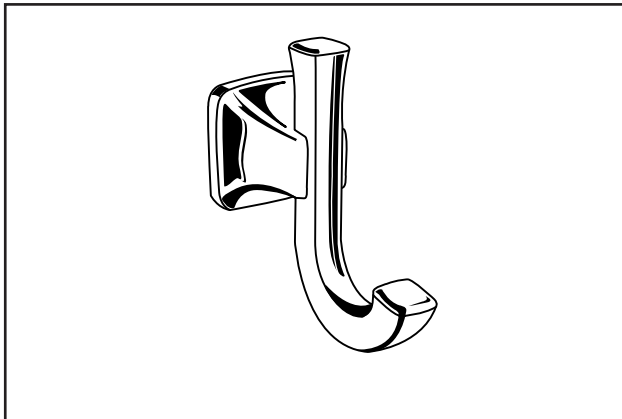

MODEL NUMBER:

□ 7353.224 - DOUBLE Towel Bar

Available Finishes

002	Polished Chrome
013	PVD Polished Nickel
278	Legacy Bronze
295	PVD Satin Nickel

PRODUCT FEATURES:

Materials of Construction: Metal construction for durability & long life. Brass rod.

Concealed Mounting: No exposed set screws.

Easy to Install

SUGGESTED SPECIFICATION

24" Double Towel Bar shall feature metal construction. Rods shall be brass. Shall feature concealed mounting with no exposed set screws. Double Towel Bar shall be American Standard Model # 7353.224.____.

MODEL NUMBER:

□ 7353.230 - Pivoting Toilet Paper Holder

Available Finishes

002	Polished Chrome
013	PVD Polished Nickel
278	Legacy Bronze
295	PVD Satin Nickel

PRODUCT FEATURES:

Materials of Construction: Metal construction for durability & long life.

Concealed Mounting: No exposed set screws.

Easy to Install

Easy to Use: Pivoting toilet paper bar for quick and easy replacement .

SUGGESTED SPECIFICATION

Toilet Paper Holder shall feature metal construction. Shall feature concealed mounting with no exposed set screws. Toilet Paper Holder bar shall pivot. Toilet Paper Holder shall be American Standard Model # 7353.230.....