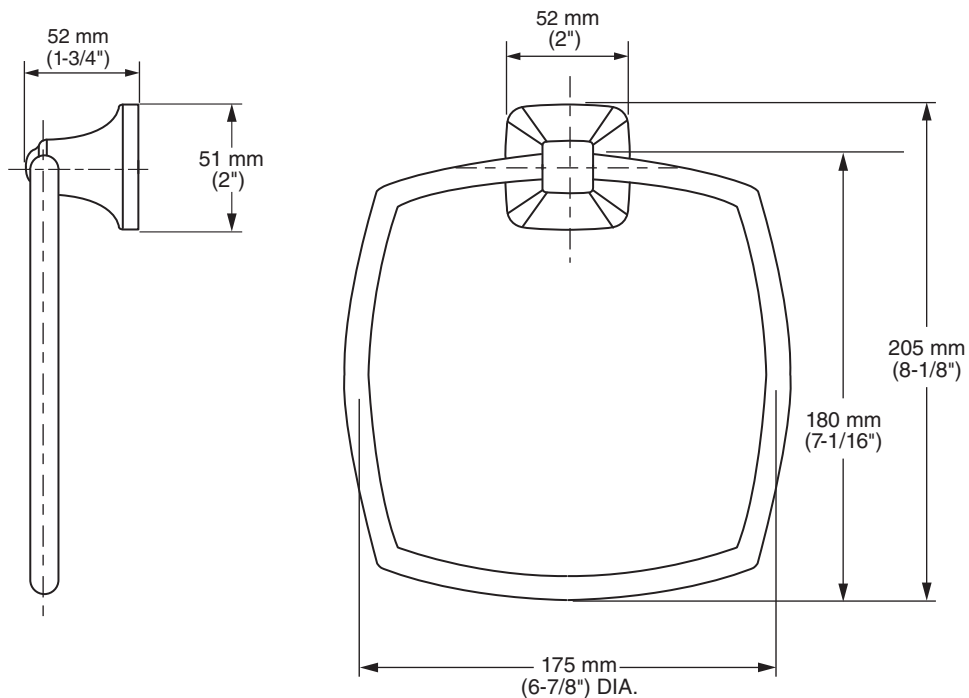

PRODUCT FEATURES:

Materials of Construction: Metal construction for durability & long life. Bushing on towel ring to prevent scratching and squeaking

Concealed Mounting: No exposed set screws.

Easy to Install

SUGGESTED SPECIFICATION

Towel Ring shall feature metal construction. Shall feature concealed mounting with no exposed set screws. Towel Ring shall be American Standard Model # 7353.190. ....