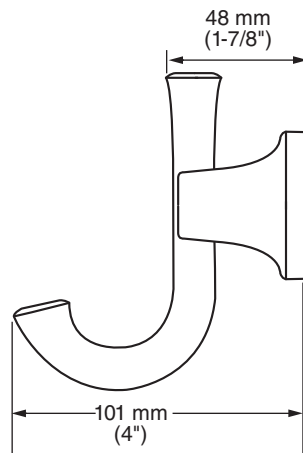

PRODUCT FEATURES:

Materials of Construction: Metal construction for durability & long life.

Concealed Mounting: No exposed set screws.

Easy to Install

SUGGESTED SPECIFICATION

Robe Hook shall feature metal construction. Shall feature concealed mounting with no exposed set screws. Robe Hook shall be American Standard Model # 7353.210.____.