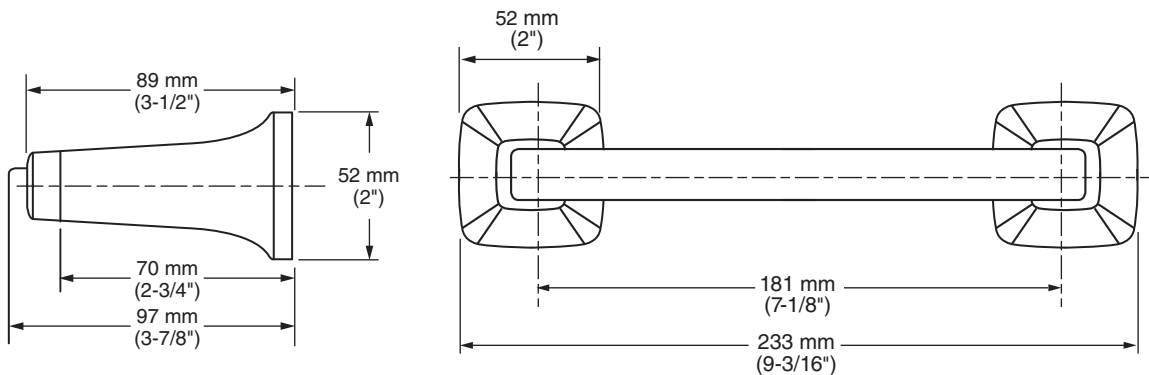

PRODUCT FEATURES:

Materials of Construction: Metal construction for durability & long life.

Concealed Mounting: No exposed set screws.

Easy to Install

Easy to Use: Pivoting toilet paper bar for quick and easy replacement .

SUGGESTED SPECIFICATION

Toilet Paper Holder shall feature metal construction. Shall feature concealed mounting with no exposed set screws. Toilet Paper Holder bar shall pivot. Toilet Paper Holder shall be American Standard Model # 7353.230.....