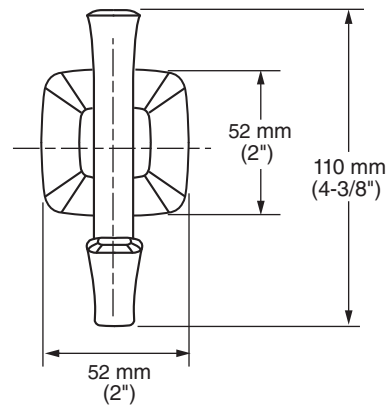

PRODUCT FEATURES:

Materials of Construction: Metal construction for durability & long life.

Concealed Mounting: No exposed set screws.

Easy to Install

SUGGESTED SPECIFICATION

Robe Hook shall feature metal construction. Shall feature concealed mounting with no exposed set screws. Robe Hook shall be American Standard Model # 7353.210.____.