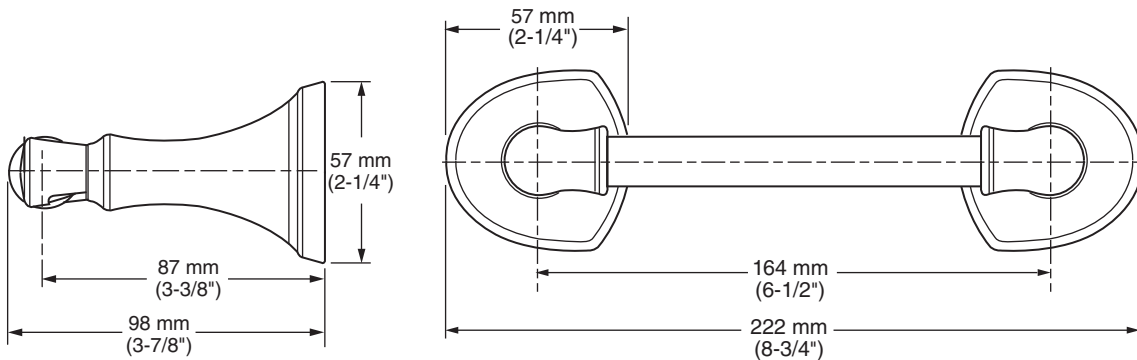

**MODEL NUMBER:**

- ☐ 7722.018 - 18" Towel Bar
- ☐ 7722.024 - 24" Towel Bar

**Available Finishes**

002	Polished Chrome
013	PVD Polished Nickel
278	Legacy Bronze
295	PVD Satin Nickel

**PRODUCT FEATURES:**

**Materials of Construction:** Metal construction for durability & long life. Brass rod.

**Concealed Mounting:** No exposed set screws.

**Easy to Install**

- Coordinates with Estate® Suite of fixtures.
- Available Exclusively at Ferguson® Showrooms.

**SUGGESTED SPECIFICATION**

18" and 24" Towel Bar shall feature metal construction. Rod shall be brass. Shall feature concealed mounting with no exposed set screws. Towel Bar shall be American Standard Model # 7722.....

**MODEL NUMBER:**

□ 7722.230 - Pivoting Toilet Paper Holder

**Available Finishes**

002	Polished Chrome
013	PVD Polished Nickel
278	Legacy Bronze
295	PVD Satin Nickel

**PRODUCT FEATURES:**

**Materials of Construction:** Metal construction for durability & long life.

**SUGGESTED SPECIFICATION**

Toilet Paper Holder shall feature metal construction. Shall feature concealed mounting with no exposed set screws. Toilet Paper Holder bar shall pivot. Toilet Paper Holder shall be American Standard Model # 7722.230.....