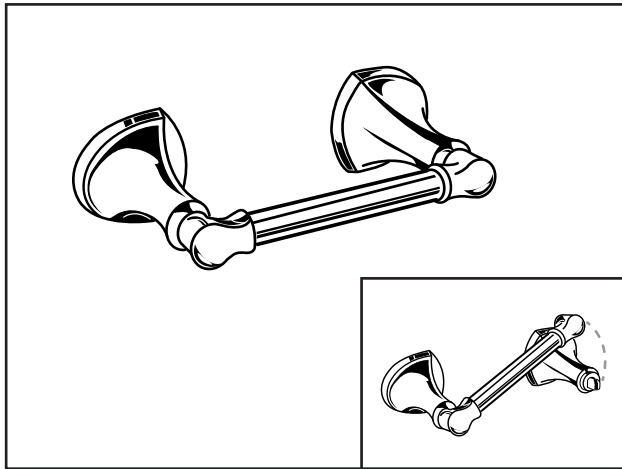

**MODEL NUMBER:**

- ☐ 7722.018 - 18" Towel Bar
- ☐ 7722.024 - 24" Towel Bar

**Available Finishes**

002	Polished Chrome
013	PVD Polished Nickel
278	Legacy Bronze
295	PVD Satin Nickel

**PRODUCT FEATURES:**

**Materials of Construction:** Metal construction for durability & long life. Brass rod.

**Concealed Mounting:** No exposed set screws.

**Easy to Install**

- Coordinates with Estate® Suite of fixtures.
- Available Exclusively at Ferguson® Showrooms.

**SUGGESTED SPECIFICATION**

18" and 24" Towel Bar shall feature metal construction. Rod shall be brass. Shall feature concealed mounting with no exposed set screws. Towel Bar shall be American Standard Model # 7722.....

**Concealed Mounting:** No exposed set screws.

**Easy to Install**

**Easy to Use:** Pivoting toilet paper bar for quick and easy replacement.

- Coordinates with Estate® Suite of fixtures.
- Available Exclusively at Ferguson® Showrooms.

**SUGGESTED SPECIFICATION**

Toilet Paper Holder shall feature metal construction. Shall feature concealed mounting with no exposed set screws. Toilet Paper Holder bar shall pivot. Toilet Paper Holder shall be American Standard Model # 7722.230.....