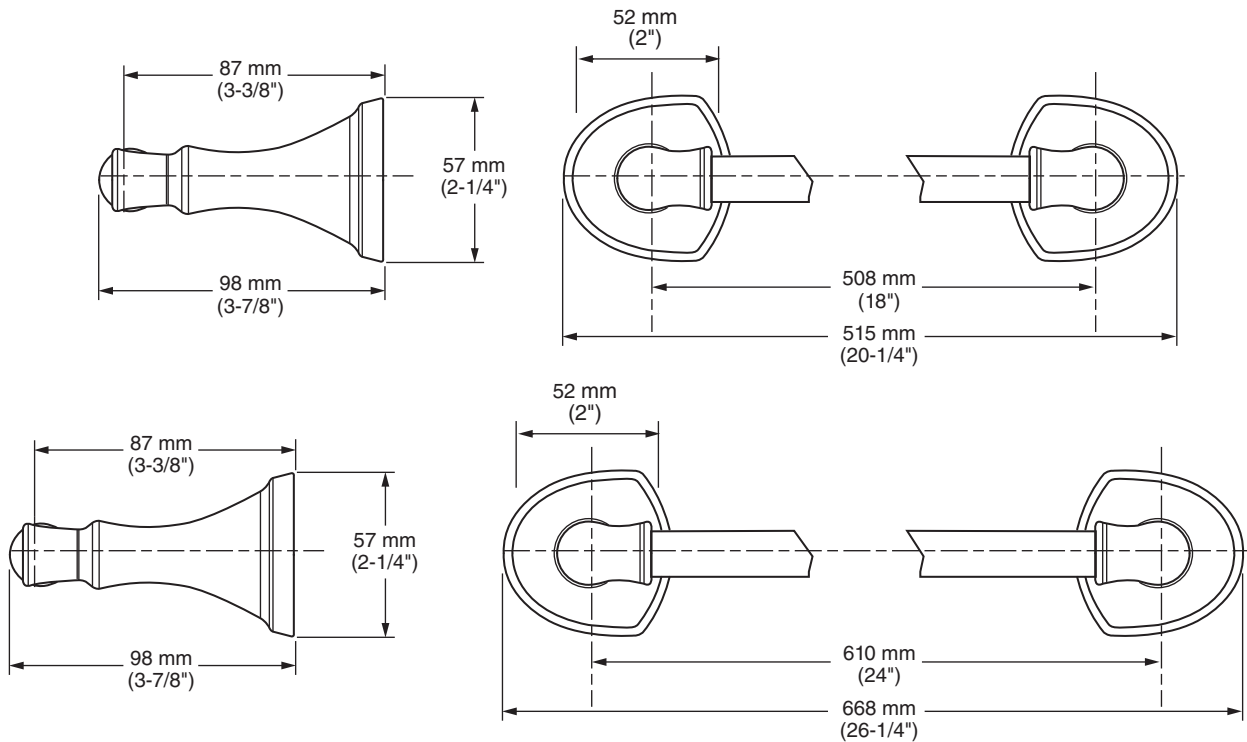

**MODEL NUMBER:**

- ☐ 7722.018 - 18" Towel Bar
- ☐ 7722.024 - 24" Towel Bar

**Available Finishes**

002	Polished Chrome
013	PVD Polished Nickel
278	Legacy Bronze
295	PVD Satin Nickel

**PRODUCT FEATURES:**

**Materials of Construction:** Metal construction for durability & long life. Brass rod.

**Concealed Mounting:** No exposed set screws.

**Easy to Install**

- Coordinates with Estate® Suite of fixtures.
- Available Exclusively at Ferguson® Showrooms.

**SUGGESTED SPECIFICATION**

18" and 24" Towel Bar shall feature metal construction. Rod shall be brass. Shall feature concealed mounting with no exposed set screws. Towel Bar shall be American Standard Model # 7722.....

**Concealed Mounting:** No exposed set screws.

**Easy to Install**

**Easy to Use:** Pivoting toilet paper bar for quick and easy replacement.

- Coordinates with Estate® Suite of fixtures.
- Available Exclusively at Ferguson® Showrooms.

**SUGGESTED SPECIFICATION**

Toilet Paper Holder shall feature metal construction. Shall feature concealed mounting with no exposed set screws. Toilet Paper Holder bar shall pivot. Toilet Paper Holder shall be American Standard Model # 7722.230.....