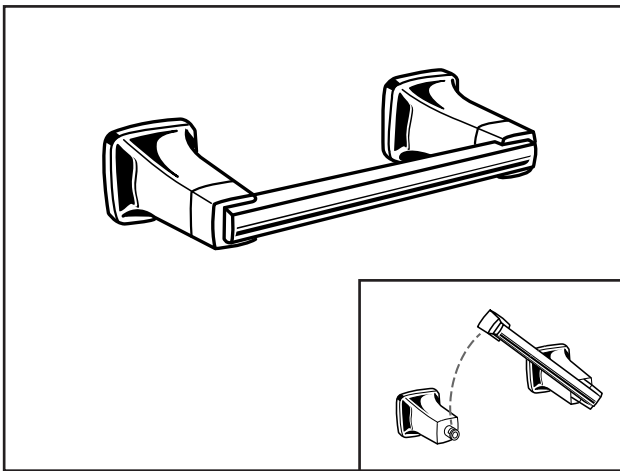

MODEL NUMBER:

- ☐ 7353.018 - 18" Towel Bar
- ☐ 7353.024 - 24" Towel Bar

Available Finishes

002	Polished Chrome
013	PVD Polished Nickel
278	Legacy Bronze
295	PVD Satin Nickel

PRODUCT FEATURES:

Materials of Construction: Metal construction for durability & long life. Brass rod.

Concealed Mounting: No exposed set screws.

Easy to Install

SUGGESTED SPECIFICATION

18" and 24" Towel Bar shall feature metal construction. Rod shall be brass. Shall feature concealed mounting with no exposed set screws. Towel Bar shall be American Standard Model # 7353.....

MODEL NUMBER:

□ 7353.230 - Pivoting Toilet Paper Holder

Available Finishes

002	Polished Chrome
013	PVD Polished Nickel
278	Legacy Bronze
295	PVD Satin Nickel

PRODUCT FEATURES:

Materials of Construction: Metal construction for durability & long life.

Concealed Mounting: No exposed set screws.

Easy to Install

Easy to Use: Pivoting toilet paper bar for quick and easy replacement .

SUGGESTED SPECIFICATION

Toilet Paper Holder shall feature metal construction. Shall feature concealed mounting with no exposed set screws. Toilet Paper Holder bar shall pivot. Toilet Paper Holder shall be American Standard Model # 7353.230.....