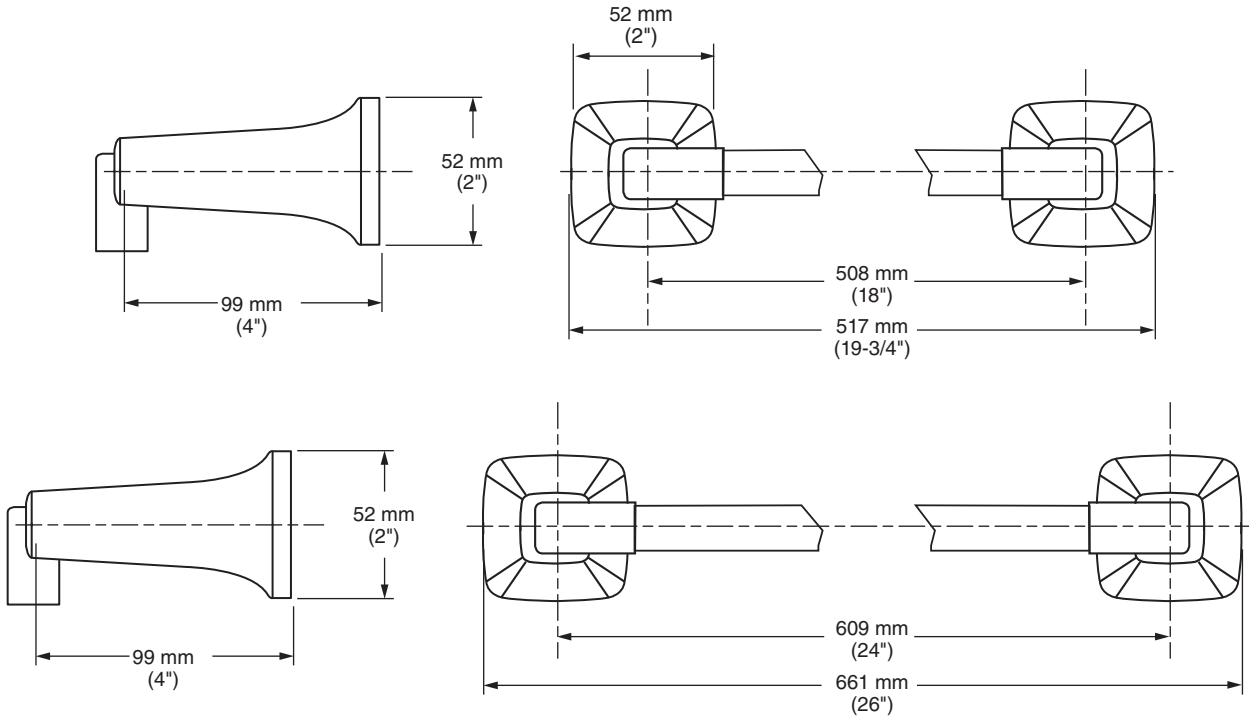

MODEL NUMBER:

- ☐ 7353.018 - 18" Towel Bar
- ☐ 7353.024 - 24" Towel Bar

Available Finishes

002	Polished Chrome
013	PVD Polished Nickel
278	Legacy Bronze
295	PVD Satin Nickel

PRODUCT FEATURES:

Materials of Construction: Metal construction for durability & long life. Brass rod.

Concealed Mounting: No exposed set screws.

Easy to Install

SUGGESTED SPECIFICATION

18" and 24" Towel Bar shall feature metal construction. Rod shall be brass. Shall feature concealed mounting with no exposed set screws. Towel Bar shall be American Standard Model # 7353.....

MODEL NUMBER:

□ 7353.230 - Pivoting Toilet Paper Holder

Available Finishes

002	Polished Chrome
013	PVD Polished Nickel
278	Legacy Bronze
295	PVD Satin Nickel

PRODUCT FEATURES:

Materials of Construction: Metal construction for durability & long life.

Concealed Mounting: No exposed set screws.

Easy to Install

Easy to Use: Pivoting toilet paper bar for quick and easy replacement .

SUGGESTED SPECIFICATION

Toilet Paper Holder shall feature metal construction. Shall feature concealed mounting with no exposed set screws. Toilet Paper Holder bar shall pivot. Toilet Paper Holder shall be American Standard Model # 7353.230.....