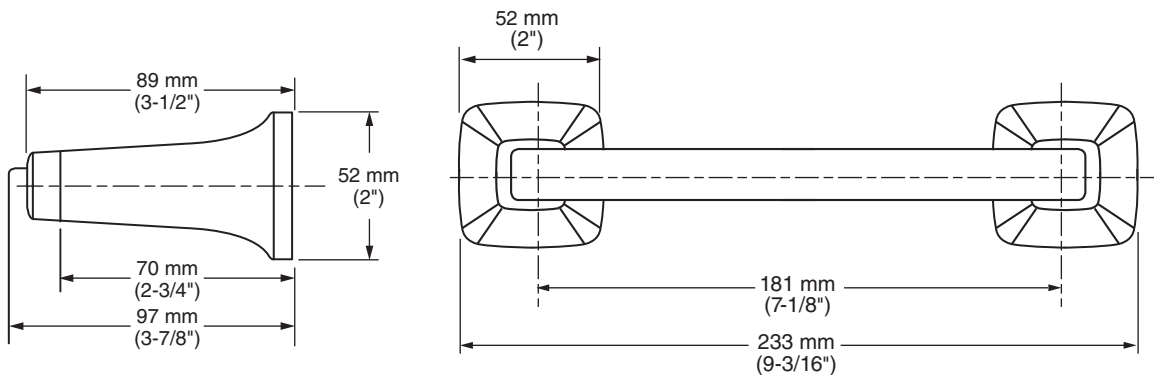

MODEL NUMBER:

- ☐ 7353.018 - 18" Towel Bar
- ☐ 7353.024 - 24" Towel Bar

Available Finishes

002	Polished Chrome
013	PVD Polished Nickel
278	Legacy Bronze
295	PVD Satin Nickel

PRODUCT FEATURES:

Materials of Construction: Metal construction for durability & long life. Brass rod.

Concealed Mounting: No exposed set screws.

Easy to Install

SUGGESTED SPECIFICATION

18" and 24" Towel Bar shall feature metal construction. Rod shall be brass. Shall feature concealed mounting with no exposed set screws. Towel Bar shall be American Standard Model # 7353.....

MODEL NUMBER:

□ 7353.230 - Pivoting Toilet Paper Holder

Available Finishes

002	Polished Chrome
013	PVD Polished Nickel
278	Legacy Bronze
295	PVD Satin Nickel

PRODUCT FEATURES:

Materials of Construction: Metal construction for durability & long life.

Concealed Mounting: No exposed set screws.

Easy to Install

Easy to Use: Pivoting toilet paper bar for quick and easy replacement .

SUGGESTED SPECIFICATION

Toilet Paper Holder shall feature metal construction. Shall feature concealed mounting with no exposed set screws. Toilet Paper Holder bar shall pivot. Toilet Paper Holder shall be American Standard Model # 7353.230.....