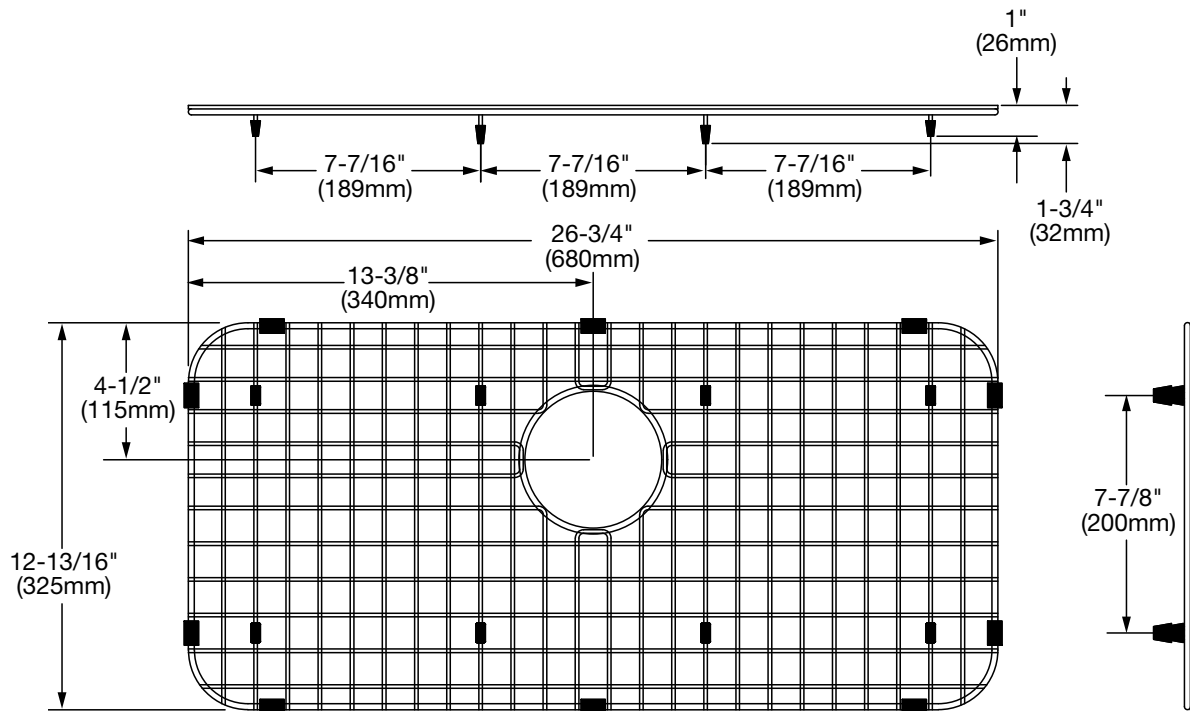

Stainless Steel Kitchen Sink Bottom Grid Set

- ❑ Polished stainless with coordinating plastic feet and side bumpers
- For use with Delancey 33" Single Bowl Cast Iron Apron Kitchen Sinks
77SB33220A.308

Nominal Dimensions:

26-3/4" x 12-13/16" x 1"
(680 x 325 x 26mm)

IMPORTANT: These measurements are subject to change or cancellation. No responsibility is assumed for use of superseded or voided leaflet.

To Be Specified: