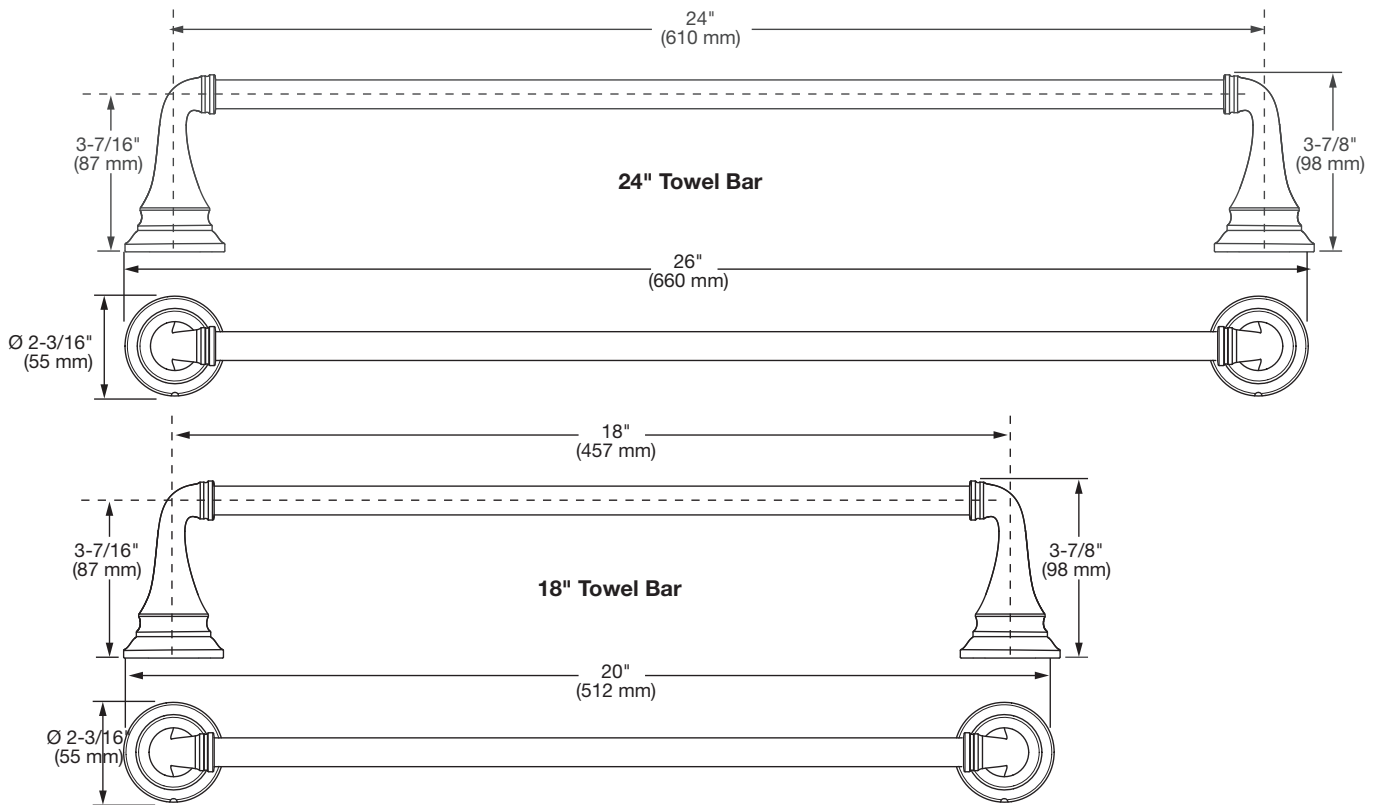

MODEL NUMBER:

- ☐ 7052018 - 18" Towel Bar
- ☐ 7052024 - 24" Towel Bar

Available Finishes

002	Polished Chrome
295	Brushed Nickel
013	Polished Nickel
278	Legacy Bronze
GN0	Brushed Cool Sunrise

PRODUCT FEATURES:

Materials of Construction: Metal construction for durability & long life. Brass rod.

Concealed Mounting: No exposed set screws.

Easy to Install

SUGGESTED SPECIFICATION

18" and 24" Towel Bar shall feature metal construction. Rod shall be brass. Shall feature concealed mounting with no exposed set screws. Towel Bar shall be American Standard Model # 70520____.