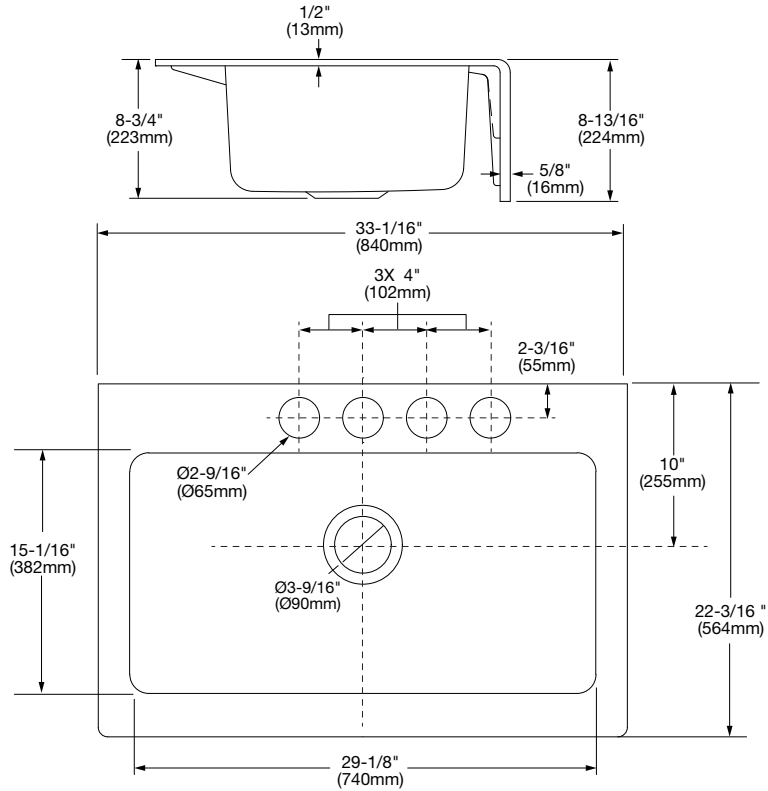

**Delancey® 33 x 22 Single Bowl  
Apron Front Cast Iron Kitchen Sink**

**□ 77SB33220A.308**

- Cast Iron Single Bowl Apron Front Sink
- Brilliant White Finish
- Under or Flush Mount Installation
- 8-3/4" deep bowl
- 4 oversized undermount holes to assist in faucet and accessory installation
- Minimum 36" (914mm) cabinet required
- Limited Lifetime Warranty

**Nominal Dimensions:**

33-1/6" x 22-3/16" x 8-3/4"  
(840 x 564 x 223mm)

**Bowl Size:**

29-1/8" (740mm) wide  
15-1/6" (382mm) front to back  
8-3/4" (223mm) deep

**Compliance Certifications - Meets or  
Exceeds the Following Specifications:**

• **SINK:**

ASME A112.19.1 / CSA B45.2

SEE REVERSE FOR ROUGHING-IN  
DIMENSIONS AND PRODUCT SPECIFICATIONS

**To Be Specified:**

- Color: Brilliant White .308

**Optional Accessories:**

Stainless Steel Bottom Grid 8418000.075  
Stainless Steel Waste Fitting 9028000.075

**NOTES:**

\* DIMENSIONS SHOWN FOR LOCATION OF SUPPLIES AND "P" TRAP ARE SUGGESTED.  
FITTINGS NOT INCLUDED WITH FIXTURE AND MUST BE ORDERED SEPARATELY.  
SEALING COMPOUND SUPPLIED BY OTHERS.

**IMPORTANT:** Dimensions of fixtures are nominal and may vary within the range of tolerances established by ASME A112.19.1 / CSA B45.2.  
These measurements are subject to change or cancellation. No responsibility is assumed for use of superseded or voided pages.