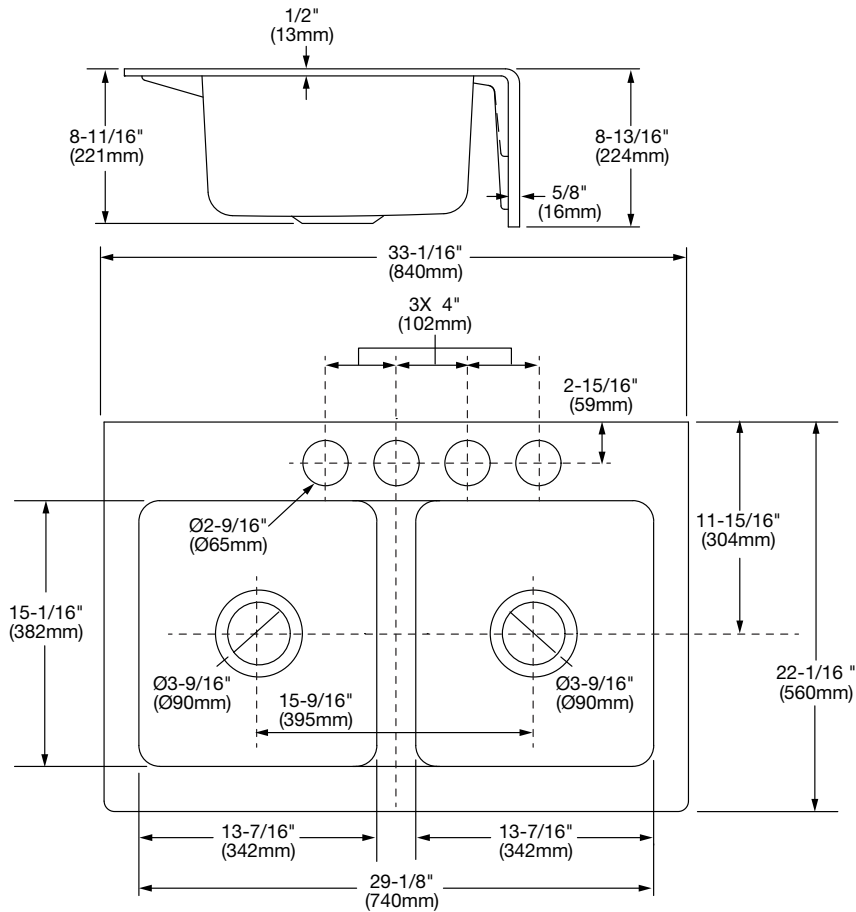

**Delancey® 33 x 22 Double Bowl
Apron Front Cast Iron Kitchen Sink**

❑ **77DB33220A.308**

- Cast Iron Double Bowl Apron Front Sink
- Brilliant White Finish
- Under or Flush Mount Installation
- 8-11/16" deep bowls
- 4 oversized undermount holes to assist in faucet and accessory installation
- Minimum 36" (914mm) cabinet required
- Limited Lifetime Warranty

Nominal Dimensions:

33-1/6" x 22-1/16" x 8-11/16"
(840 x 560 x 221mm)

Each Bowl Size:

13-7/16" (342mm) wide
15-1/16" (382mm) front to back
8-11/16" (221mm) deep

**Compliance Certifications - Meets or
Exceeds the Following Specifications:**

• **SINK:**

ASME A112.19.1 / CSA B45.2

SEE REVERSE FOR ROUGHING-IN
DIMENSIONS AND PRODUCT SPECIFICATIONS

To Be Specified:

- ❑ Color: Brilliant White .308

Optional Accessories:

Stainless Steel Bottom Grids (2) 8419000.075
Stainless Steel Waste Fitting 9028000.075

NOTES:

* DIMENSIONS SHOWN FOR LOCATION OF SUPPLIES AND "P" TRAP ARE SUGGESTED.
FITTINGS NOT INCLUDED WITH FIXTURE AND MUST BE ORDERED SEPARATELY.
SEALING COMPOUND SUPPLIED BY OTHERS.

IMPORTANT: Dimensions of fixtures are nominal and may vary within the range of tolerances established by ASME A112.19.1 / CSA B45.2.
These measurements are subject to change or cancellation. No responsibility is assumed for use of superseded or voided pages.