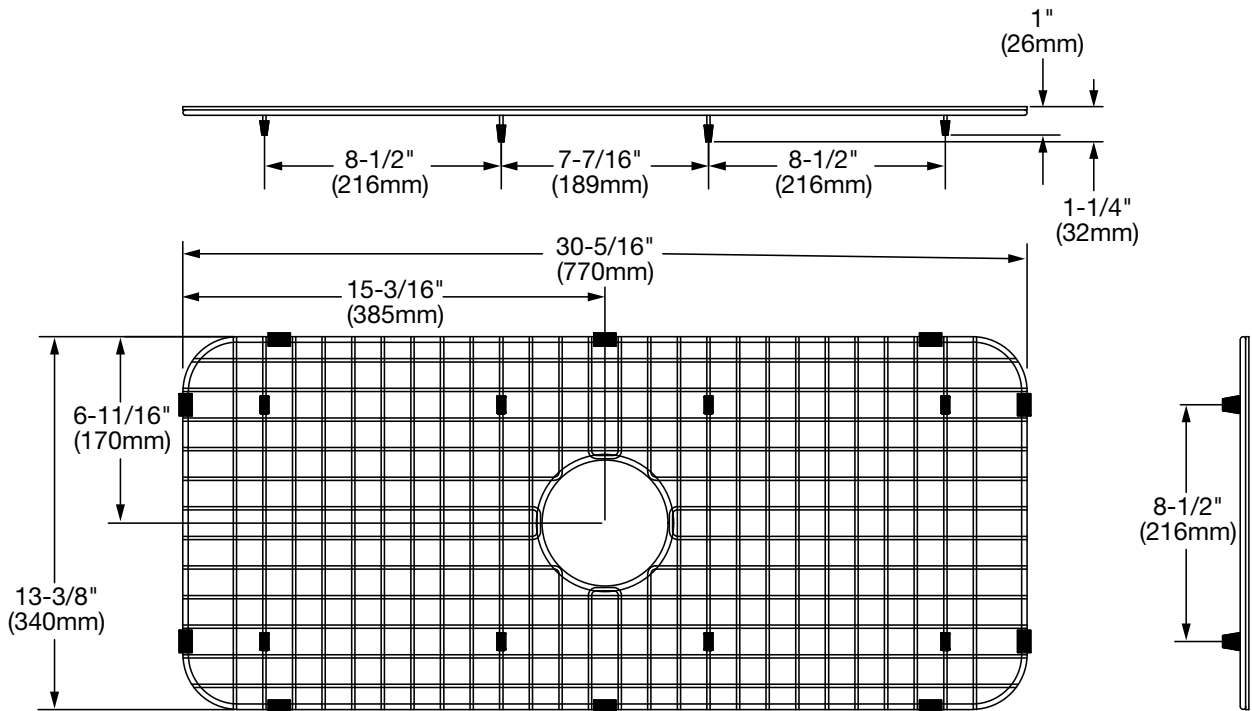

**Stainless Steel Kitchen Sink Bottom Grid Set**

- Polished stainless with coordinating plastic feet and side bumpers**
  - For use with Delancey 36" Single Bowl Cast Iron Apron Kitchen Sinks  
77SB33220A.308

**Nominal Dimensions:**

30-5/16" x 13-3/8" x 1"  
(770 x 340 x 26mm)

**IMPORTANT:** These measurements are subject to change or cancellation. No responsibility is assumed for use of superseded or voided leaflet.