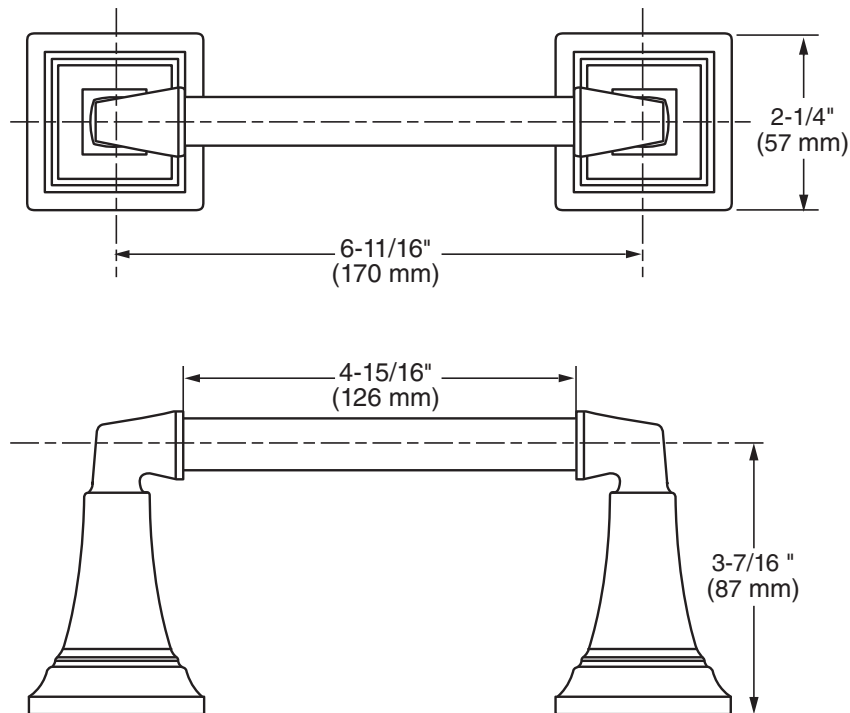

MODEL NUMBER:

□ 7455230 - Toilet Paper Holder

Available Finishes

002	Polished Chrome
295	Brushed Nickel
013	Polished Nickel
278	Legacy Bronze
GN0	Brushed Cool Sunrise
243	Matte Black

PRODUCT FEATURES:

Materials of Construction: Metal construction for durability & long life.

Concealed Mounting: No exposed set screws.

Easy to Install

Easy to Use: Pivoting arm for easy reload

SUGGESTED SPECIFICATION

Toilet Paper Holder shall feature metal construction. Shall feature concealed mounting with no exposed set screws. Toilet Paper Holder shall be American Standard Model # 7455230.____.