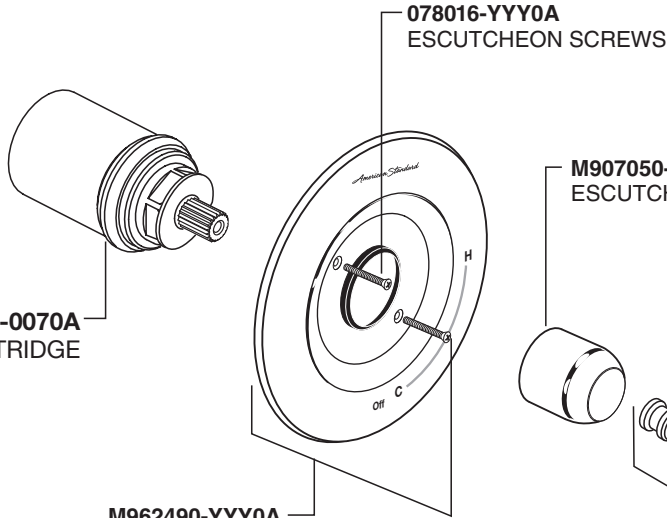

American Standard

Reliant 3[®]
Pressure Balancing
Bath and Shower
Trim Kit

MODEL NUMBERS

TU385508
TU385507

1660512.YYY
SHOWER HEAD
(1.75 GPM)

M962490-YYY0A
ESCUTCHEON AND SCREWS

M907050-YYY0A
ESCUTCHEON CAP SET

M970487-YYY0A
HANDLE KIT

M970457-0070A
HANDLE ADAPTER KIT

PURCHASE SEPARATELY

M970221-0070A
BUTTON & SCREW KIT

Replace the "YYY" with
appropriate finish code

POLISHED CHROME	002
SATIN NICKEL	295

HOT LINE FOR HELP