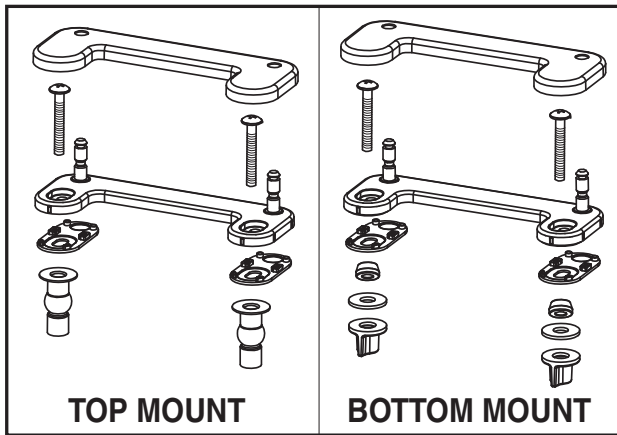

TRANSITIONAL LUXURY EASY LIFT-OFF TOILET SEATS WITH SLOW-CLOSE AND EVERCLEAN®

- 5024A65G** Elongated toilet seat
- 5024B65G** Round Front toilet seat

- **EVER-TITE™ Stabilizing Hinge** to prevent the seat from shifting side to side
- **Slow-close** seat and lid for user convenience
- Two Button-push **Removable Seat** for easier cleaning of the seat & bowl – **No Tools Required**
- **EverClean®** silver-based surface permanently inhibits the growth of stain and odor causing bacteria, mold and mildew on the surface. **EverClean®** surface does not protect against disease causing bacteria.
- Transitional styled solid seat with cover can be installed from either the top or bottom of the bowl
- **Universal Bowl Fit** with Top & Bottom Mounting Hardware Included
- **Durable** Seats Made From Polypropylene Plastic
- Elongated Seat weighs 4.5 lbs. (2.05 kg)
- Round Front Seat weighs 4.2 lbs. (1.91 kg)

SHOWN: CONVENIENT SLOW-CLOSE FEATURE

SHOWN: TWO PUSH BUTTON LIFT OFF FEATURE

AVAILABLE SPARE PARTS

- **760234-100.XXX0A** Universal Seat Mounting Kit includes top and bottom mounting hardware

SEE REVERSE FOR ROUGHING-IN DIMENSIONS AND PRODUCT SPECIFICATIONS

To Be Specified
 Color: White Linen