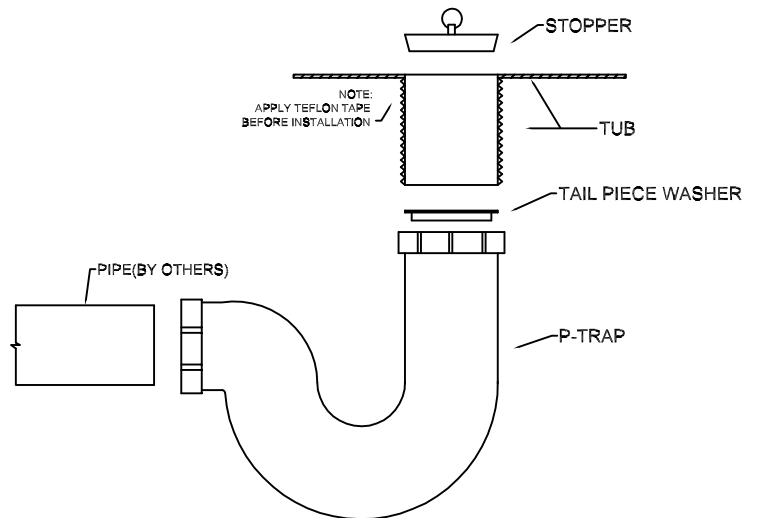

## LEG MOUNTING PROCEDURE

- To mount legs to tub, turn unit upside down and lay on protected surface.  
Slip notched end of leg into corner of tub as shown in DETAIL A.  
Drive the leg home by carefully striking with a wood block and hammer.
- Apply one leveling bolt on each leg as shown in DETAIL B.  
Adjust all four legs after standing tub upright until unit is level.

## DRAIN ASSEMBLY & PACKING LISTS

**IMPORTANT NOTICE:** The Gasket/Washers supplied with the drain assembly should provide adequate water seal. If additional protection is desired, use **ONLY** Teflon Tape. Use of Plumbers Putty may adversely affect the structural integrity of the Drain Assembly and will void the warranty.

**DRAIN ASSEMBLY**  
FLTD II

QTY	DESCRIPTION
1	Laundry Tub
4	Painted Steel Legs
4	Carriage Bolts
8	1/4" - 20 Hexnuts
2	Stopper
2	Tail Piece Washer
2	Tail Piece Nut
2	Drain
2	Rubber Washer
2	Drain Washer
1	Waste Pipe Assembly
1	Installation Manual

**DRAIN ASSEMBLY**  
TAT1 PA-11

**DRAIN ASSEMBLY**

QTY	DESCRIPTION
1	Laundry Tub
4	Painted Steel Legs
4	Carriage Bolts
8	1/4" - 20 Hexnuts
1	Stopper
1	Tail Piece Washer
1	Tail Piece Nut
1	A-1 Faucet
2	Supply Lines
1	P-Trap Assembly
1	Installation Manual