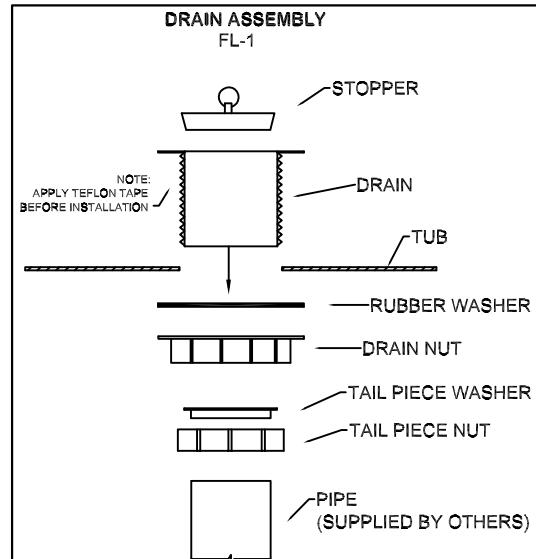

## LEG MOUNTING PROCEDURE

- To mount legs to tub, turn unit upside down and lay on protected surface.  
Slip notched end of leg into corner of tub as shown in DETAIL A.  
Drive the leg home by carefully striking with a wood block and hammer.
- Apply one leveling bolt on each leg as shown in DETAIL B.  
Adjust all four legs after standing tub upright until unit is level.

## DRAIN ASSEMBLY & PACKING LISTS

**IMPORTANT NOTICE:** The Gasket/Washers supplied with the drain assembly should provide adequate water seal. If additional protection is desired, use **ONLY** Teflon Tape. Use of Plumbers Putty may adversely affect the structural integrity of the Drain Assembly and will void the warranty.

QTY	DESCRIPTION
1	Laundry Tub
4	Painted Steel Legs
4	Carriage Bolts
8	1/4" - 20 Hexnuts
1	Stopper
1	Tail Piece Washer
1	Tail Piece Nut
1	Installation Manual

QTY	DESCRIPTION
1	Laundry Tub
4	Painted Steel Legs
4	Carriage Bolts
8	1/4" - 20 Hexnuts
1	Stopper
1	Tail Piece Washer
1	Tail Piece Nut
1	Drain
1	Rubber Washer
1	Drain Washer
1	Installation Manual

**DRAIN ASSEMBLY**  
FLTD II

QTY	DESCRIPTION
1	Laundry Tub
4	Painted Steel Legs
4	Carriage Bolts
8	1/4" - 20 Hexnuts
2	Stopper
2	Tail Piece Washer
2	Tail Piece Nut
2	Drain
2	Rubber Washer
2	Drain Washer
1	Waste Pipe Assembly
1	Installation Manual