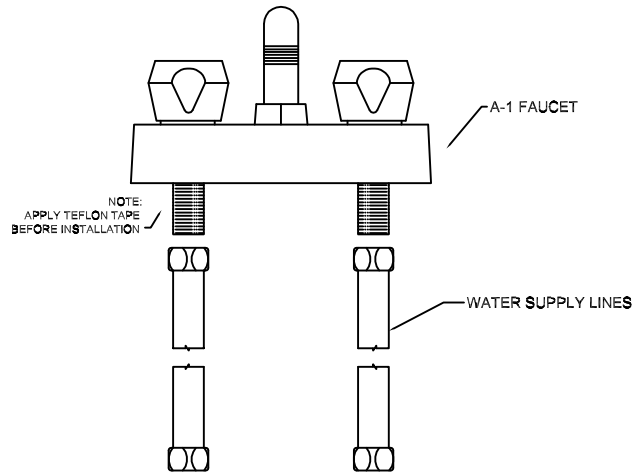

## LEG MOUNTING PROCEDURE

- To mount legs to tub, turn unit upside down and lay on protected surface.  
Slip notched end of leg into corner of tub as shown in DETAIL A.  
Drive the leg home by carefully striking with a wood block and hammer.
- Apply one leveling bolt on each leg as shown in DETAIL B.  
Adjust all four legs after standing tub upright until unit is level.

## DRAIN ASSEMBLY & PACKING LISTS

**IMPORTANT NOTICE:** The Gasket/Washers supplied with the drain assembly should provide adequate water seal. If additional protection is desired, use **ONLY** Teflon Tape. Use of Plumbers Putty may adversely affect the structural integrity of the Drain Assembly and will void the warranty.

QTY	DESCRIPTION
1	Laundry Tub
4	Painted Steel Legs
4	Carriage Bolts
8	1/4" - 20 Hexnuts
1	Stopper
1	Tail Piece Washer
1	Tail Piece Nut
1	Installation Manual

QTY	DESCRIPTION
1	Laundry Tub
4	Painted Steel Legs
4	Carriage Bolts
8	1/4" - 20 Hexnuts
1	Stopper
1	Tail Piece Washer
1	Tail Piece Nut
1	Drain
1	Rubber Washer
1	Drain Washer
1	Installation Manual

**DRAIN ASSEMBLY**  
TAT1 PA-11

**DRAIN ASSEMBLY**

QTY	DESCRIPTION
1	Laundry Tub
4	Painted Steel Legs
4	Carriage Bolts
8	1/4" - 20 Hexnuts
1	Stopper
1	Tail Piece Washer
1	Tail Piece Nut
1	A-1 Faucet
2	Supply Lines
1	P-Trap Assembly
1	Installation Manual