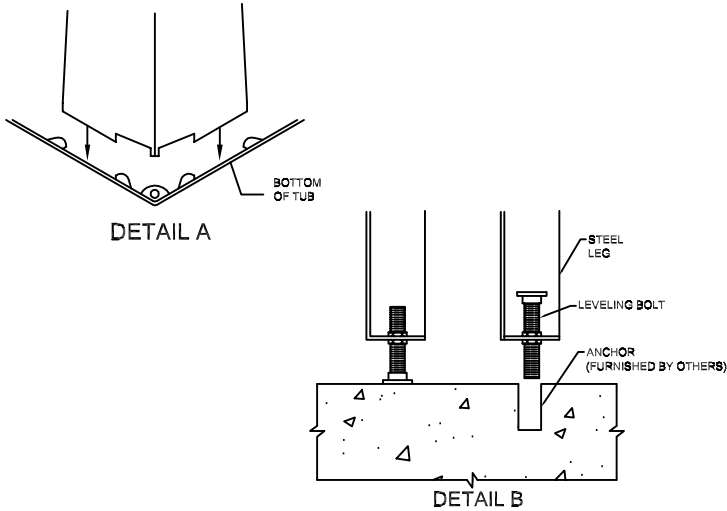

# ASSEMBLY INSTRUCTIONS for LAUNDRY TUBS

MODEL FL-1  
MODEL FL-7  
MODEL P-1  
MODEL SF1-F  
MODEL FLTD II  
MODEL PA-11  
MODEL TAT1

## LEG MOUNTING PROCEDURE

- To mount legs to tub, turn unit upside down and lay on protected surface.  
Slip notched end of leg into corner of tub as shown in DETAIL A.  
Drive the leg home by carefully striking with a wood block and hammer.
- Apply one leveling bolt on each leg as shown in DETAIL B.  
Adjust all four legs after standing tub upright until unit is level.

## DRAIN ASSEMBLY & PACKING LISTS

**IMPORTANT NOTICE:** The Gasket/Washers supplied with the drain assembly should provide adequate water seal. If additional protection is desired, use **ONLY** Teflon Tape. Use of Plumbers Putty may adversely affect the structural integrity of the Drain Assembly and will void the warranty.

QTY	DESCRIPTION
1	Laundry Tub
4	Painted Steel Legs
4	Carriage Bolts
8	1/4" - 20 Hexnuts
1	Stopper
1	Tail Piece Washer
1	Tail Piece Nut
1	Installation Manual

QTY	DESCRIPTION
1	Laundry Tub
4	Painted Steel Legs
4	Carriage Bolts
8	1/4" - 20 Hexnuts
1	Stopper
1	Tail Piece Washer
1	Tail Piece Nut
1	Drain
1	Rubber Washer
1	Drain Washer
1	Installation Manual