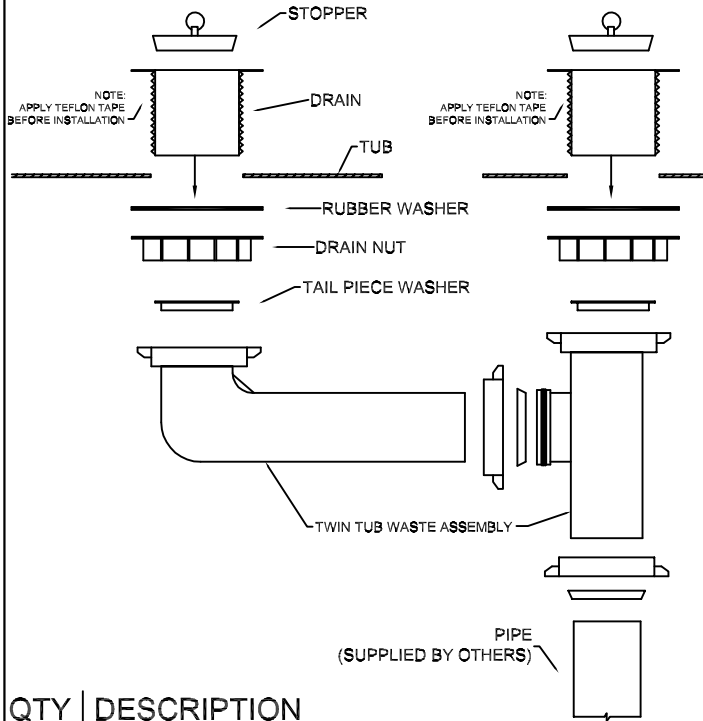

## LEG MOUNTING PROCEDURE

- To mount legs to tub, turn unit upside down and lay on protected surface.  
Slip notched end of leg into corner of tub as shown in DETAIL A.  
Drive the leg home by carefully striking with a wood block and hammer.
- Apply one leveling bolt on each leg as shown in DETAIL B.  
Adjust all four legs after standing tub upright until unit is level.

## DRAIN ASSEMBLY & PACKING LISTS

**IMPORTANT NOTICE:** The Gasket/Washers supplied with the drain assembly should provide adequate water seal. If additional protection is desired, use **ONLY** Teflon Tape. Use of Plumbers Putty may adversely affect the structural integrity of the Drain Assembly and will void the warranty.

QTY	DESCRIPTION
1	Laundry Tub
4	Painted Steel Legs
4	Carriage Bolts
8	1/4" - 20 Hexnuts
1	Stopper
1	Tail Piece Washer
1	Tail Piece Nut
1	Installation Manual

QTY	DESCRIPTION
1	Laundry Tub
4	Painted Steel Legs
4	Carriage Bolts
8	1/4" - 20 Hexnuts
1	Stopper
1	Tail Piece Washer
1	Tail Piece Nut
1	Drain
1	Rubber Washer
1	Drain Washer
1	Installation Manual

**DRAIN ASSEMBLY**  
FLTD II

QTY	DESCRIPTION
1	Laundry Tub
4	Painted Steel Legs
4	Carriage Bolts
8	1/4" - 20 Hexnuts
2	Stopper
2	Tail Piece Washer
2	Tail Piece Nut
2	Drain
2	Rubber Washer
2	Drain Washer
1	Waste Pipe Assembly
1	Installation Manual