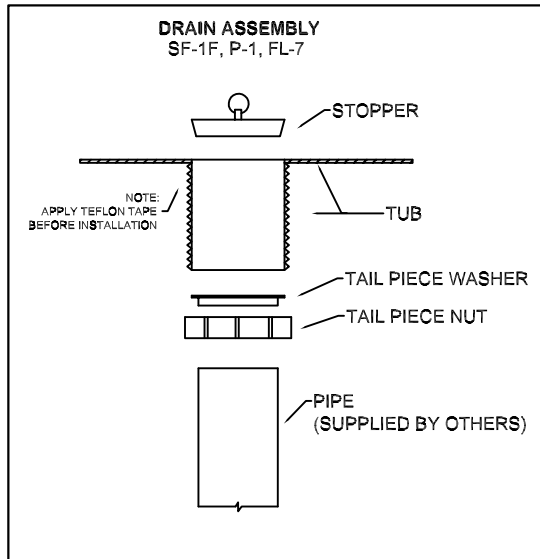

# ASSEMBLY INSTRUCTIONS for LAUNDRY TUBS

MODEL FL-1  
MODEL FL-7  
MODEL P-1  
MODEL SF1-F  
MODEL FLTD II  
MODEL PA-11  
MODEL TAT1

## LEG MOUNTING PROCEDURE

- To mount legs to tub, turn unit upside down and lay on protected surface.  
Slip notched end of leg into corner of tub as shown in DETAIL A.  
Drive the leg home by carefully striking with a wood block and hammer.
- Apply one leveling bolt on each leg as shown in DETAIL B.  
Adjust all four legs after standing tub upright until unit is level.

## DRAIN ASSEMBLY & PACKING LISTS

**IMPORTANT NOTICE:** The Gasket/Washers supplied with the drain assembly should provide adequate water seal. If additional protection is desired, use **ONLY** Teflon Tape. Use of Plumbers Putty may adversely affect the structural integrity of the Drain Assembly and will void the warranty.

QTY	DESCRIPTION
1	Laundry Tub
4	Painted Steel Legs
4	Carriage Bolts
8	1/4" - 20 Hexnuts
1	Stopper
1	Tail Piece Washer
1	Tail Piece Nut
1	Installation Manual

QTY	DESCRIPTION
1	Laundry Tub
4	Painted Steel Legs
4	Carriage Bolts
8	1/4" - 20 Hexnuts
1	Stopper
1	Tail Piece Washer
1	Tail Piece Nut
1	Drain
1	Rubber Washer
1	Drain Washer
1	Installation Manual