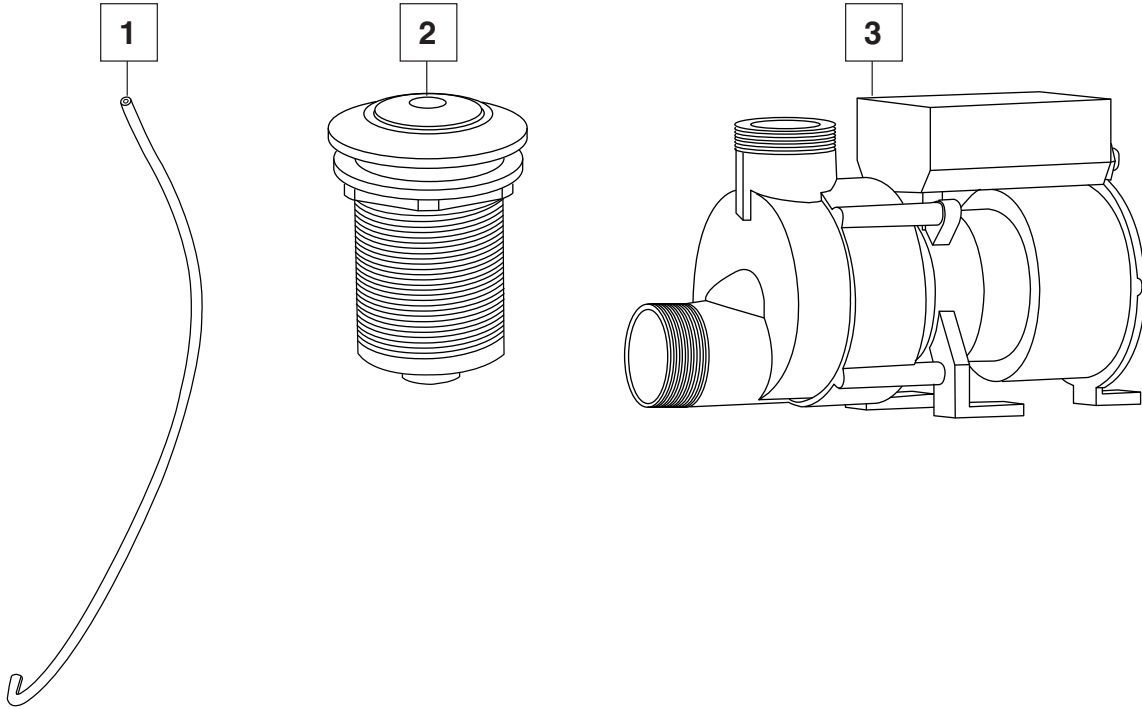

CADET® 5' x 32"
WITH INTEGRAL APRON
STANDARD WHIRLPOOL SYSTEM

MODEL NUMBERS:
2776.118W
2776.218W

NO.	DESCRIPTION	PART #	AVAILABLE COLOR	QTY
1	Luxury Jet Cover & Nozzle Assembly — Small	754468-201.XXX0A	011, 020, 021, 222	1
2	Kit: Clean Small Jet Body & Threaded Escutcheon, Standard PVC	755009-101.0070A	N/A	1
3	Submersible Air Volume Control & Cap	753665-201.XXX0A	011, 020, 021, 178, 222	1
4	Kit: Submersible Air Control, Manifold & Escutcheon, Standard PVC	755012-101.0070A	N/A	1
5	Kit: NuWhirl Suction Fitting, Elbow, Body, Tubing Assembly & Clamp Standard PVC	755017-101.XXX0A	011, 020, 021, 178, 222	1
6	Kit: 3/8" Hose Kit, Standard PVC with couplings (not shown)	755026-101.0070A	N/A	2 FT
7	Kit: 1" Hose Kit, Standard PVC with couplings (not shown)	755027-101.0070A	N/A	2 FT
8	Discharge Tee Standard PVC	047438-0070A	N/A	1
9	Pump Suction/Discharge Coup Standard PVC	047186-0070A	N/A	1

Available Colors: 011 - Artic White, 020 - White, 021 - Bone, 178 - Black, 222 - Linen

CADET® 5' x 32"
WITH INTEGRAL APRON
STANDARD WHIRLPOOL SYSTEM

MODEL NUMBERS:
2776.118W
2776.218W

NO.	DESCRIPTION	PART #	AVAILABLE COLOR	QTY
1	Air Actuator Tubing - 3FT.	047602-0070A		1
2	Air Actuator	752439-XXX0A	011, 020, 021, 222	1
3	WOW pump - 1.25 HPR	752538-0070A		1