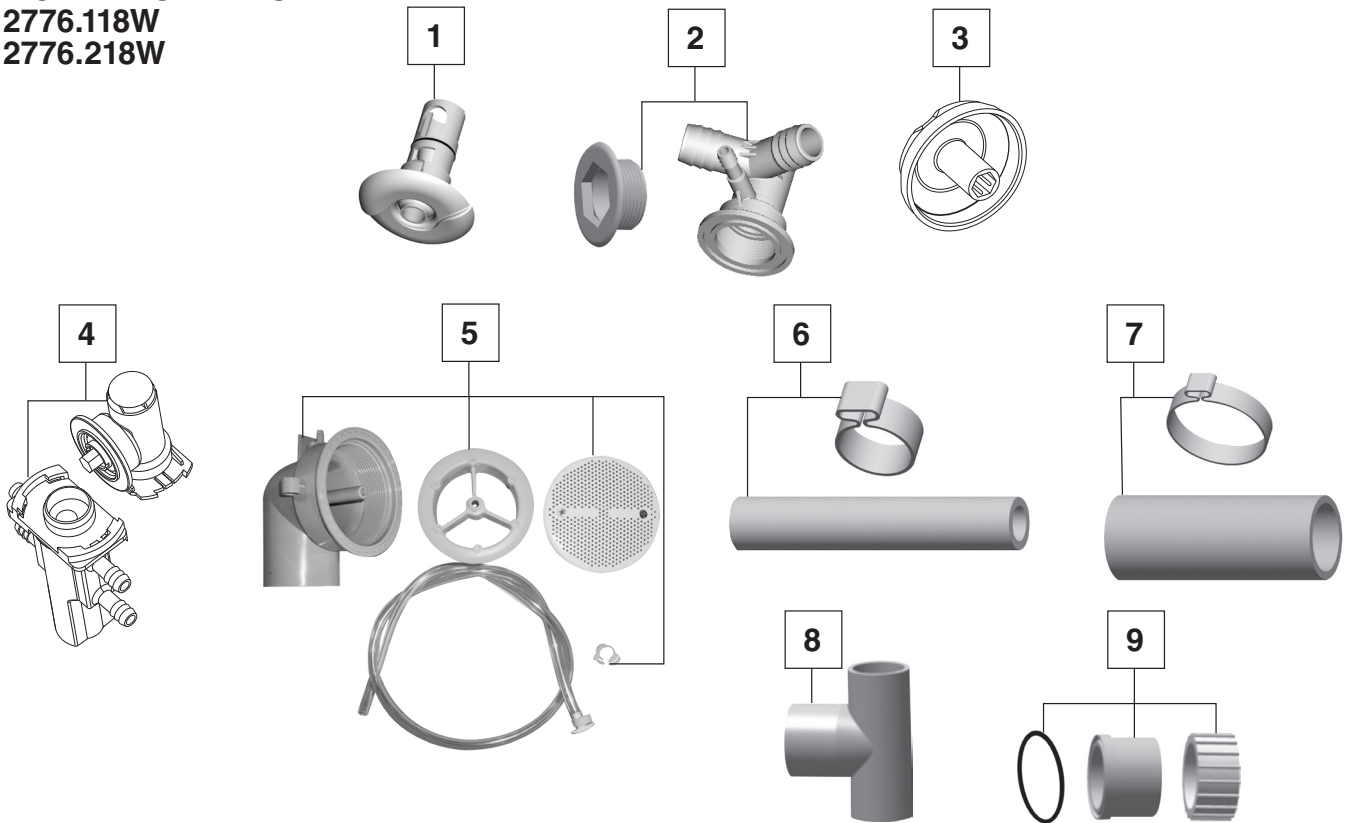

CADET® 5' x 32"
WITH INTEGRAL APRON
STANDARD WHIRLPOOL SYSTEM

MODEL NUMBERS:
2776.118W
2776.218W

NO.	DESCRIPTION	PART #	AVAILABLE COLOR	QTY
1	Luxury Jet Cover & Nozzle Assembly — Small	754468-201.XXX0A	011, 020, 021, 222	1
2	Kit: Clean Small Jet Body & Threaded Escutcheon, Standard PVC	755009-101.0070A	N/A	1
3	Submersible Air Volume Control & Cap	753665-201.XXX0A	011, 020, 021, 178, 222	1
4	Kit: Submersible Air Control, Manifold & Escutcheon, Standard PVC	755012-101.0070A	N/A	1
5	Kit: NuWhirl Suction Fitting, Elbow, Body, Tubing Assembly & Clamp Standard PVC	755017-101.XXX0A	011, 020, 021, 178, 222	1
6	Kit: 3/8" Hose Kit, Standard PVC with couplings (not shown)	755026-101.0070A	N/A	2 FT
7	Kit: 1" Hose Kit, Standard PVC with couplings (not shown)	755027-101.0070A	N/A	2 FT
8	Discharge Tee Standard PVC	047438-0070A	N/A	1
9	Pump Suction/Discharge Coup Standard PVC	047186-0070A	N/A	1

Available Colors: 011 - Artic White, 020 - White, 021 - Bone, 178 - Black, 222 - Linen

CADET® 5' x 32"
WITH INTEGRAL APRON
STANDARD WHIRLPOOL SYSTEM

MODEL NUMBERS:
2776.118W
2776.218W

NO.	DESCRIPTION	PART #	AVAILABLE COLOR	QTY
1	Air Actuator Tubing - 3FT.	047602-0070A		1
2	Air Actuator	752439-XXX0A	011, 020, 021, 222	1
3	WOW pump - 1.25 HPR	752538-0070A		1

Available Colors: 011 - Artic White, 020 - White, 021 - Bone, 222 - Linen