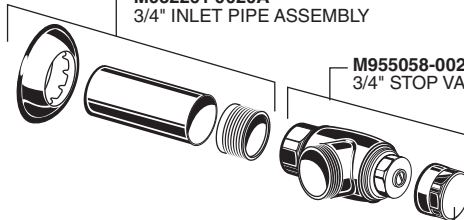

M964412-0020A
3/4" VACUUM
BREAKER KIT

M952261-0020A
3/4" INLET PIPE ASSEMBLY

M955058-0020A
3/4" STOP VALVE KIT

M924347-0020A
STOP VALVE CAP

M952262-0020A
ESCUTCHEON KIT