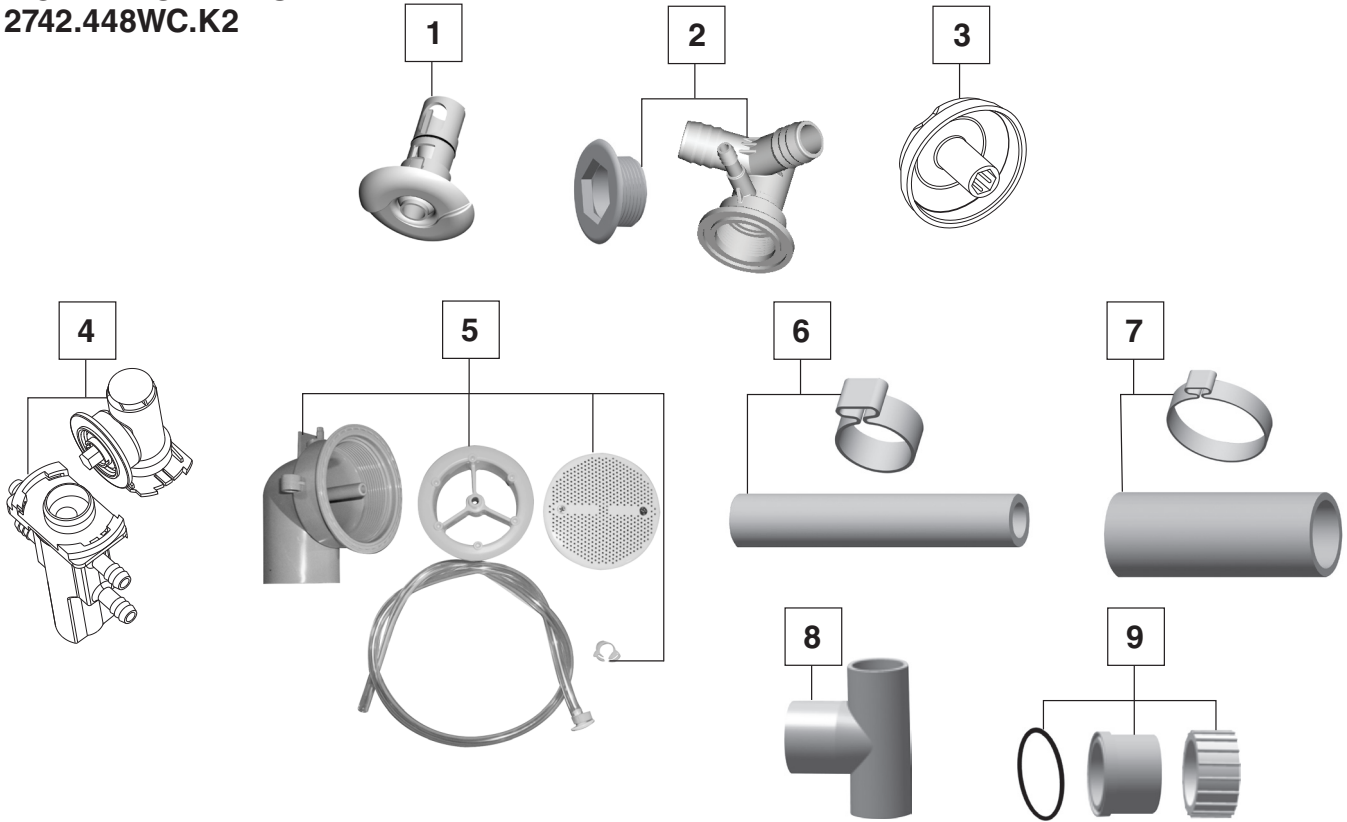

**TOWN SQUARE® 6' x 42"**  
**ECOSILENT® COMBO**  
**MASSAGE WITH CHROMATHERAPY**

**MODEL NUMBERS:**  
**2742.448WC.K2**

NO.	DESCRIPTION	PART #	AVAILABLE COLOR	QTY
1	Luxury Jet Cover & Nozzle Assembly — Small	754468-201.XXX0A	011, 020, 021, 222	1
2	Kit: Clean Small Jet Body & Threaded Escutcheon, Antimicrobial PVC	755009-151.0070A	N/A	1
3	Submersible Air Volume Control & Cap	753665-201.XXX0A	011, 020, 021, 178, 222	1
4	Kit: Submersible Air Control, Manifold & Escutcheon, Antimicrobial PVC	755012-151.0070A	N/A	1
5	Kit: NuWhirl Suction Fitting, Elbow, Body, Tubing Assembly & Clamp Antimicrobial PVC	755017-151.XXX0A	011, 020, 021, 178, 222	1
6	Kit: 3/8" Hose Kit, Antimicrobial PVC with couplings (not shown)	755026-151.0070A	N/A	2 FT
7	Kit: 1" Hose Kit, Antimicrobial PVC with couplings (not shown)	755027-151.0070A	N/A	2 FT
8	Discharge Tee Antimicrobial PVC	047438-0050C	N/A	1
9	Pump Suction/Discharge Coup Antimicrobial PVC	047186-0050C	N/A	1

**Available Colors:** 011 - Artic White, 020 - White, 021 - Bone, 178 - Black, 222 - Linen