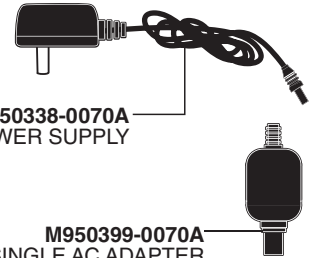

M950514-0070A
BATTERY HOLDER

Plug-In AC Power Kit PK00.PAC

M950338-0070A
POWER SUPPLY

M950360-0070A
CONNECTOR
LOCKING DEVICE

M950399-0070A
SINGLE AC ADAPTER

Hard-Wired AC Power Kit PK00.HAC

M950360-0070A
CONNECTOR
LOCKING DEVICE

M950527-0070A
POWER SUPPLY

Multi-AC Power Kit PK00.MAC

M950511-0070A
10' EXTENSION

M950512-0070A
MULTI-AC ADAPTER

HOT LINE FOR HELP

For toll-free information and answers to your questions, call:

(844) CRT-TEAM / (844) 278-8326