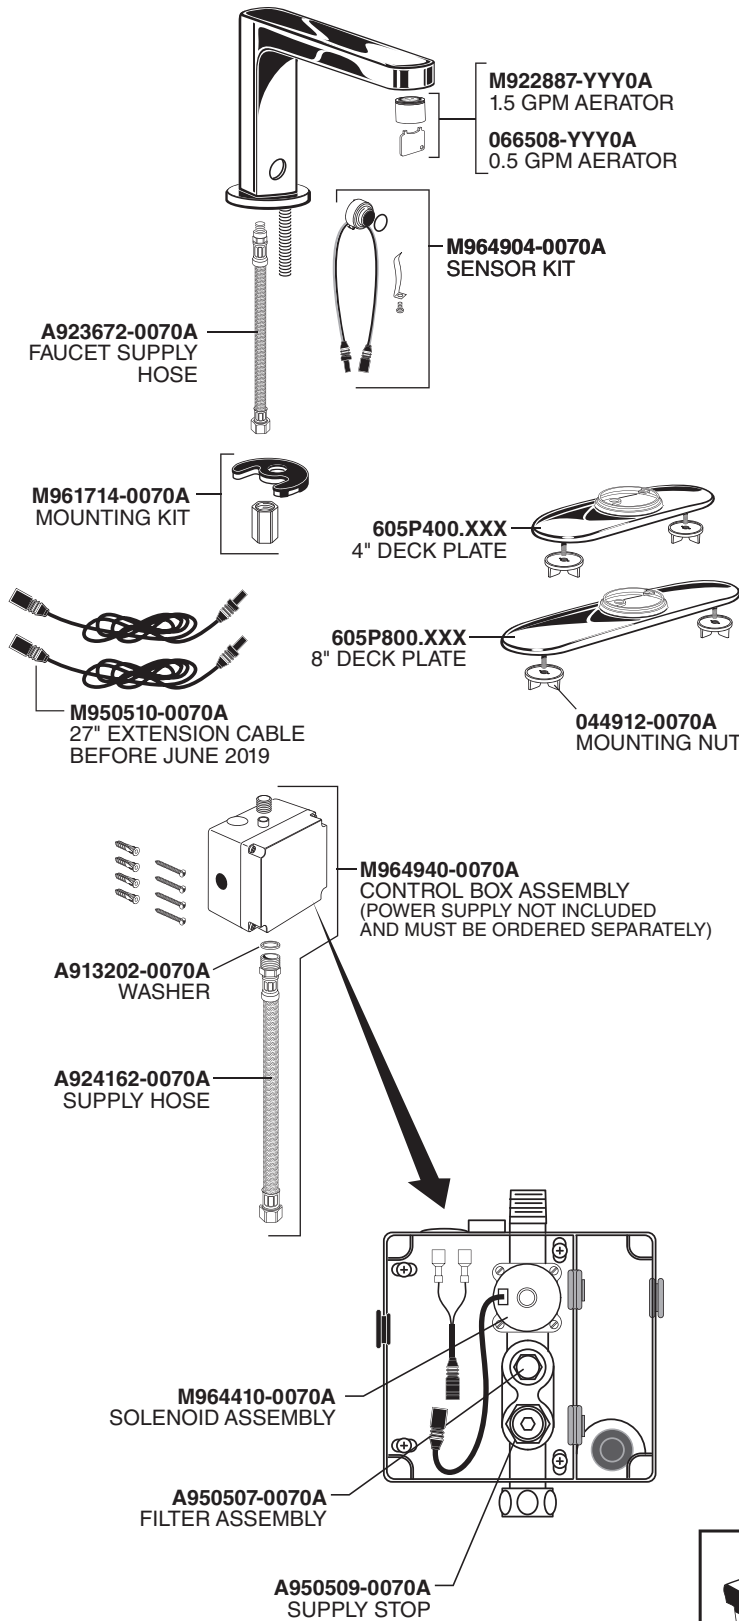

MODEL NUMBERS

2506.14X 2506.115X 250B.10X

Appropriate finish code

CHROME	002
BRUSHED NICKEL	295

PWRX Battery Pack 2506.14 – Series

M950361-0070A
PWRX BATTERY PACK

CR-P2 Lithium Battery 2506.15 – Series

A923654-0070A
BATTERY 6V CR-P2

M950514-0070A
BATTERY HOLDER

Plug-In AC Power Kit PK00.PAC

M950338-0070A
POWER SUPPLY

M950360-0070A
CONNECTOR
LOCKING DEVICE

M950399-0070A
SINGLE AC ADAPTER

Hard-Wired AC Power Kit PK00.HAC

M950360-0070A
CONNECTOR
LOCKING DEVICE

M950527-0070A
POWER SUPPLY

Multi-AC Power Kit PK00.MAC

M950511-0070A
10' EXTENSION

M950512-0070A
MULTI-AC ADAPTER

HOT LINE FOR HELP

For toll-free information and answers to your questions, call:

(844) CRT-TEAM / (844) 278-8326