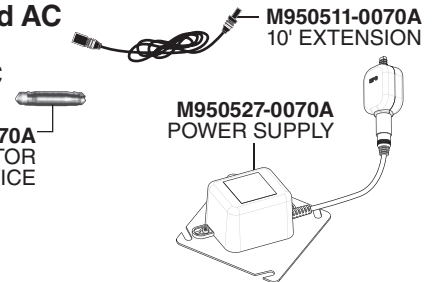

M950514-0070A
BATTERY HOLDER

Plug-In AC Power Kit PK00.PAC

M950338-0070A
POWER SUPPLY

M950360-0070A
CONNECTOR
LOCKING DEVICE

M950399-0070A
SINGLE AC ADAPTER

Hard-Wired AC Power Kit PK00.HAC

M950360-0070A
CONNECTOR
LOCKING DEVICE

M950527-0070A
POWER SUPPLY

Multi-AC Power Kit PK00.MAC

M950511-0070A
10' EXTENSION

M950512-0070A
MULTI-AC ADAPTER

HOT LINE FOR HELP

For toll-free information and answers to your questions, call:

(844) CRT-TEAM / (844) 278-8326