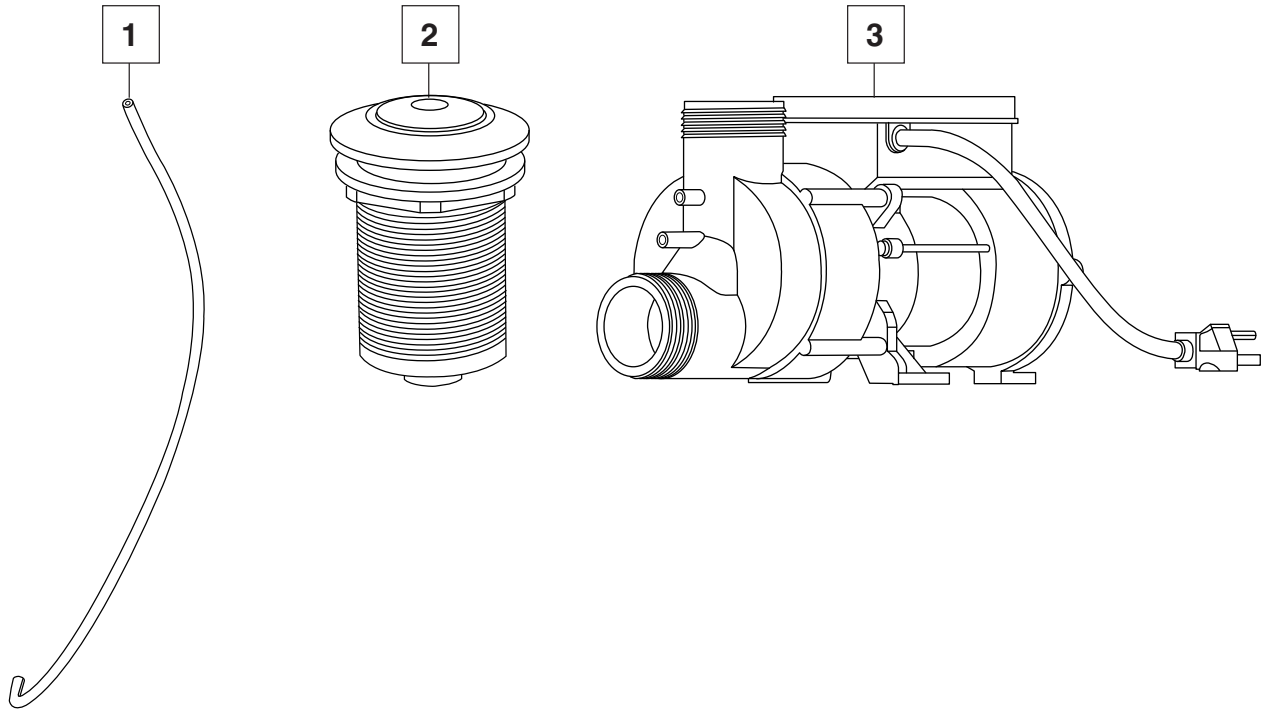

**STRATFORD® 5-1/2'**  
**ECOSILENT® AMERICAST**  
**WHIRLPOOL SYSTEM**

**MODEL NUMBERS:**  
2470.028WC  
2470.128WC

NO.	DESCRIPTION	PART #	AVAILABLE COLOR	QTY
1	Luxury Jet Cover & Nozzle Assembly — Small	754468-201.XXX0A	011, 020, 021, 222	1
2	Kit: Clean Small Jet Body & Threaded Escutcheon, Antimicrobial PVC	755009-151.0070A	N/A	1
3	Submersible Air Volume Control & Cap	753665-201.XXX0A	011, 020, 021, 178, 222	1
4	Kit: Submersible Air Control, Manifold & Escutcheon, Antimicrobial PVC	755012-151.0070A	N/A	1
5	Kit: NuWhirl Suction Fitting, Elbow, Body, Tubing Assembly & Clamp Antimicrobial PVC	755017-151.XXX0A	011, 020, 021, 178, 222	1
6	Kit: 3/8" Hose Kit, Antimicrobial PVC with couplings (not shown)	755026-151.0070A	N/A	2 FT
7	Kit: 1" Hose Kit, Antimicrobial PVC with couplings (not shown)	755027-151.0070A	N/A	2 FT
8	Discharge Tee Antimicrobial PVC	047438-0050C	N/A	1
9	Pump Suction/Discharge Coup Antimicrobial PVC	047186-0050C	N/A	1

**Available Colors:** 011 - Artic White, 020 - White, 021 - Bone, 178 - Black, 222 - Linen

**STRATFORD® 5-1/2'**  
**ECOSILENT® AMERICAST**  
**WHIRLPOOL SYSTEM**

**MODEL NUMBERS:**  
2470.028WC  
2470.128WC

NO.	DESCRIPTION	PART #	AVAILABLE COLOR	QTY
1	Air Actuator Tubing - 3FT.	047602-0070A		1
2	Air Actuator	752439-XXX0A	011, 020, 021, 222	1
3	WOW pump – 1.4 HPR	753746-0070A		1

**Available Colors:** 011 - Artic White, 020 - White, 021 - Bone, 222 - Linen