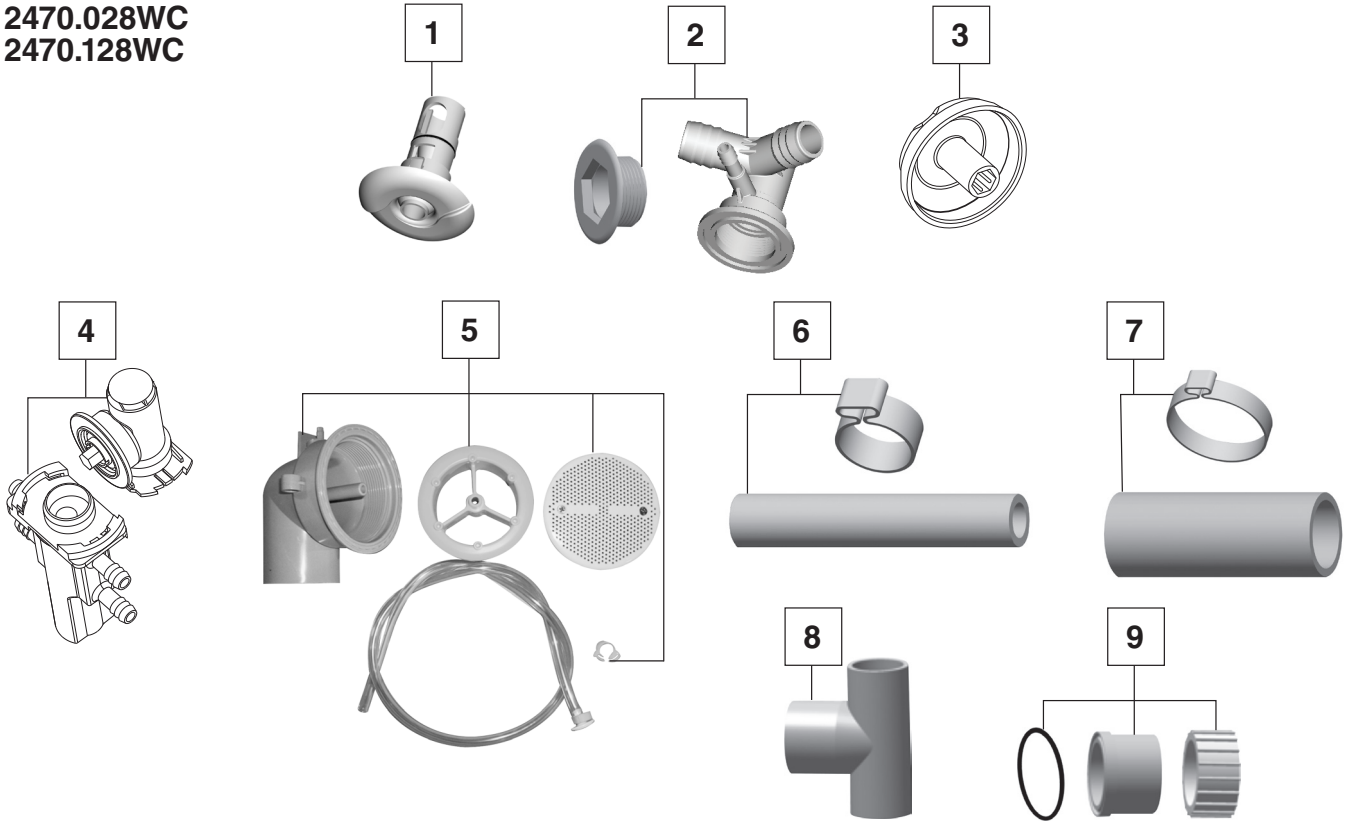

**STRATFORD® 5-1/2'**  
**ECOSILENT® AMERICAST**  
**WHIRLPOOL SYSTEM**

**MODEL NUMBERS:**  
2470.028WC  
2470.128WC

NO.	DESCRIPTION	PART #	AVAILABLE COLOR	QTY
1	Luxury Jet Cover & Nozzle Assembly — Small	754468-201.XXX0A	011, 020, 021, 222	1
2	Kit: Clean Small Jet Body & Threaded Escutcheon, Antimicrobial PVC	755009-151.0070A	N/A	1
3	Submersible Air Volume Control & Cap	753665-201.XXX0A	011, 020, 021, 178, 222	1
4	Kit: Submersible Air Control, Manifold & Escutcheon, Antimicrobial PVC	755012-151.0070A	N/A	1
5	Kit: NuWhirl Suction Fitting, Elbow, Body, Tubing Assembly & Clamp Antimicrobial PVC	755017-151.XXX0A	011, 020, 021, 178, 222	1
6	Kit: 3/8" Hose Kit, Antimicrobial PVC with couplings (not shown)	755026-151.0070A	N/A	2 FT
7	Kit: 1" Hose Kit, Antimicrobial PVC with couplings (not shown)	755027-151.0070A	N/A	2 FT
8	Discharge Tee Antimicrobial PVC	047438-0050C	N/A	1
9	Pump Suction/Discharge Coup Antimicrobial PVC	047186-0050C	N/A	1

**Available Colors:** 011 - Artic White, 020 - White, 021 - Bone, 178 - Black, 222 - Linen

**STRATFORD® 5-1/2'**  
**ECOSILENT® AMERICAST**  
**WHIRLPOOL SYSTEM**

**MODEL NUMBERS:**  
2470.028WC  
2470.128WC

NO.	DESCRIPTION	PART #	AVAILABLE COLOR	QTY
1	Air Actuator Tubing - 3FT.	047602-0070A		1
2	Air Actuator	752439-XXX0A	011, 020, 021, 222	1
3	WOW pump – 1.4 HPR	753746-0070A		1

**Available Colors:** 011 - Artic White, 020 - White, 021 - Bone, 222 - Linen