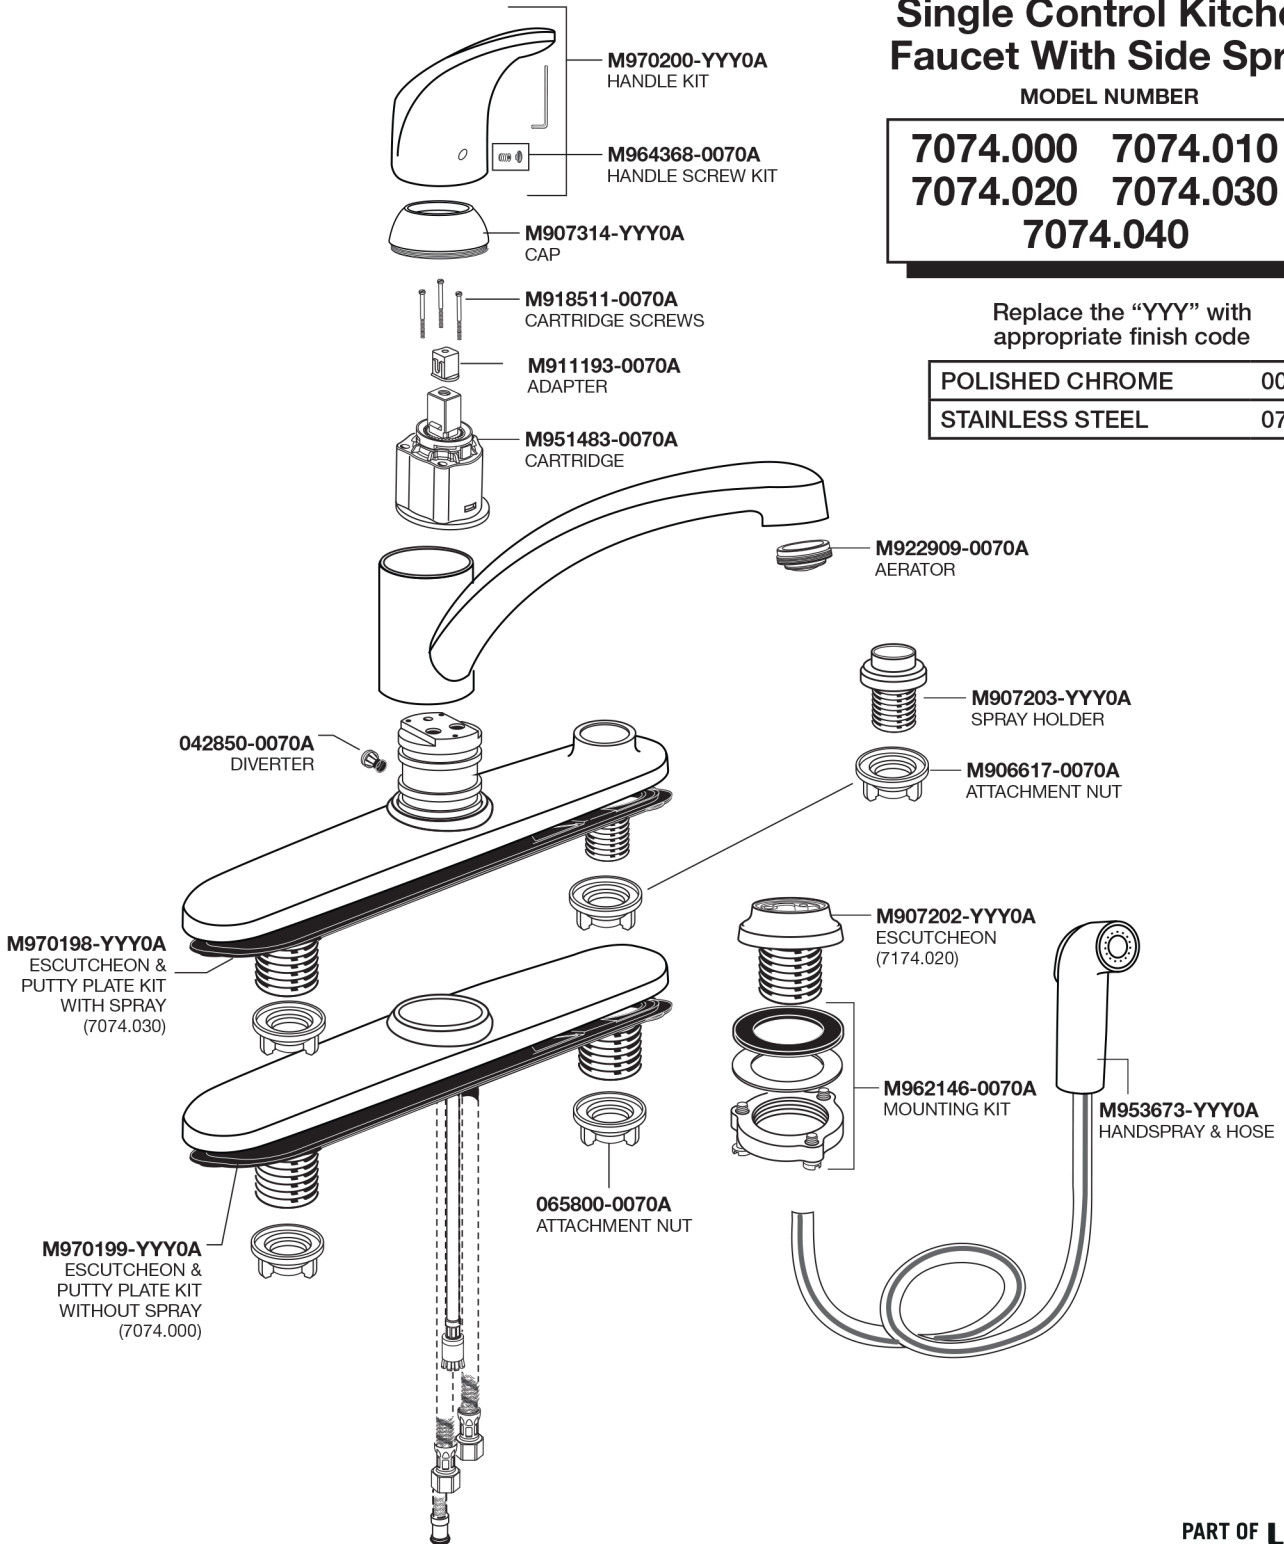

COLONY® PRO Single Control Kitchen Faucet With Side Spray

MODEL NUMBER

7074.000 7074.010
7074.020 7074.030
7074.040

Replace the "YYY" with
appropriate finish code

| | |
|-----------------|-----|
| POLISHED CHROME | 002 |
| STAINLESS STEEL | 075 |