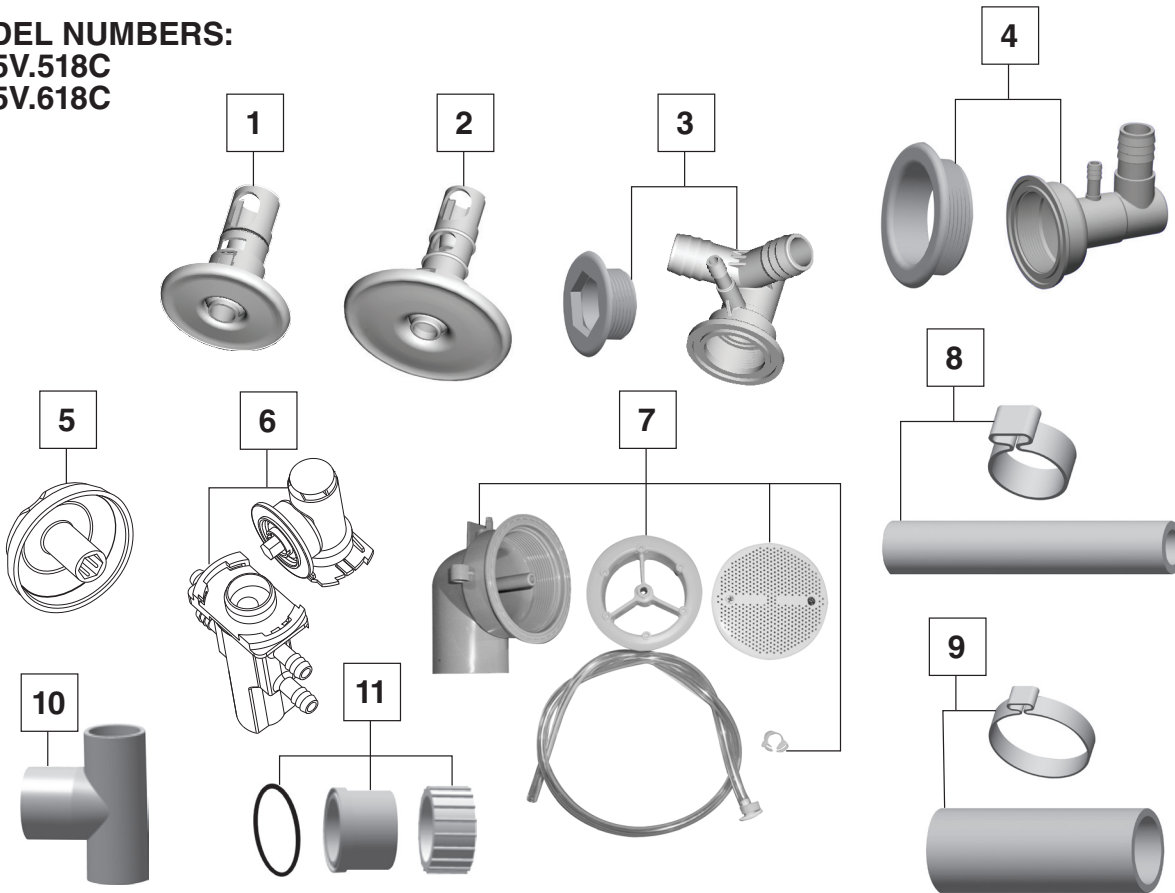

**EVOLUTION® 5' x 32" DEEP SOAK® WITH INTEGRAL APRON —
EVERCLEAN® COMBO MASSAGE SYSTEM**

MODEL NUMBERS:
2425V.518C
2425V.618C

NO.	DESCRIPTION	PART #	AVAILABLE COLOR	QTY
1	Clean Eyeball Jet Assembly — Small	754607-201.XXX0A	011, 020, 021, 222	1
2	Clean Eyeball Jet Assembly — Large	754609-201.XXX0A	011, 020, 021, 222	1
3	Kit: Clean Small Jet Body & Threaded Escutcheon, Antimicrobial PVC	755009-151.0070A	N/A	1
4	Kit: Clean Large Jet Body & Threaded Escutcheon, Antimicrobial PVC	755010-151.0070A	N/A	1
5	Submersible Air Volume Control Cap	753665-201.XXX0A	011, 020, 021, 178, 222	1
6	Kit: Submersible Air Control, Manifold & Escutcheon, Antimicrobial PVC	755012-151.0070A	N/A	1
7	Kit: NuWhirl Suction Fitting, Elbow, Body, Tubing Assembly & Clamp Antimicrobial PVC	755017-151.XXX0A	011, 020, 021, 178, 222	1
8	Kit: 3/8" Hose Kit, Antimicrobial PVC with couplings (not shown)	755026-151.0070A	N/A	2 FT
9	Kit: 1" Hose Kit, Antimicrobial PVC with couplings (not shown)	755027-151.0070A	N/A	2 FT
10	Discharge Tee Antimicrobial PVC	047438-0050C	N/A	1
11	Pump Suction/Discharge Coup Antimicrobial PVC	047186-0050C	N/A	1

Available Colors: 011 - Artic White, 020 - White, 021 - Bone, 178 - Black, 222 - Linen