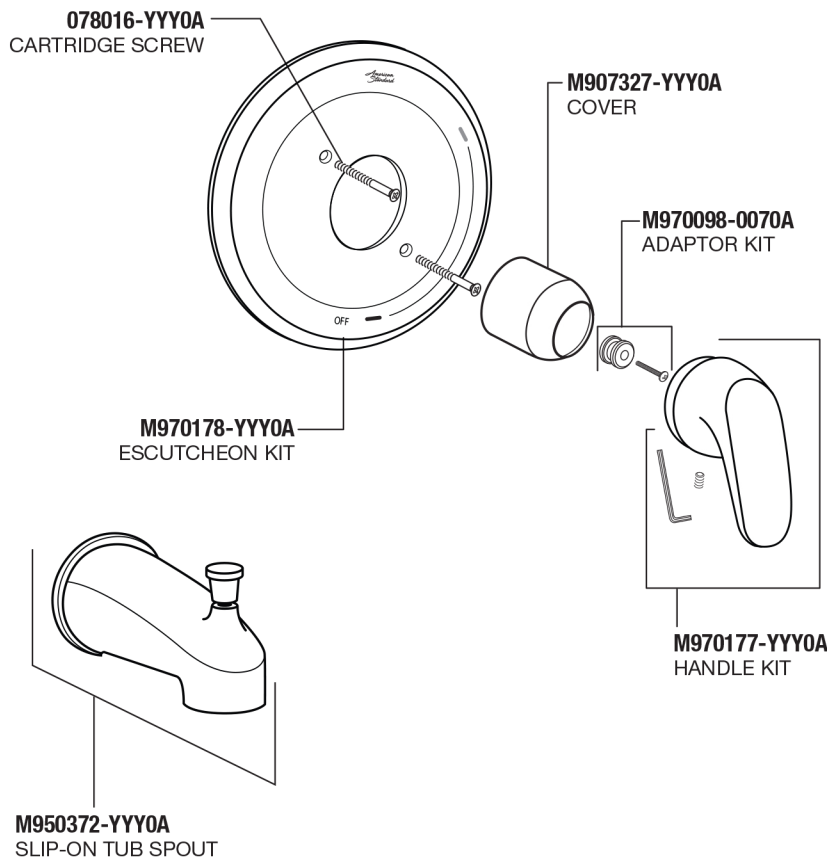

COLONY® PRO TUB AND SHOWER

MODEL NUMBER

T075.500
T075.507
T075.508
T075.507xH
T075.508xH

Replace the "YYY" with appropriate finish code

POLISHED CHROME	002
LEGACY BRONZE	278
SATIN NICKEL	295

HOT LINE FOR HELP