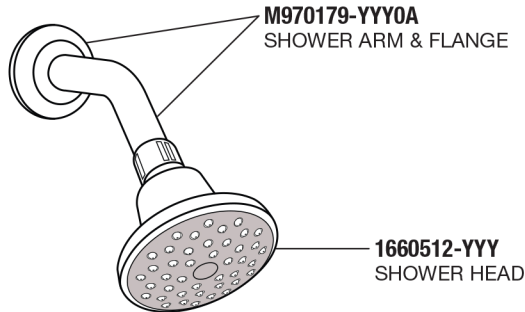

COLONY® PRO TUB AND SHOWER

MODEL NUMBER

T075.500
T075.507
T075.508
T075.507xH
T075.508xH

Replace the "YYY" with appropriate finish code

POLISHED CHROME	002
LEGACY BRONZE	278
SATIN NICKEL	295

HOT LINE FOR HELP