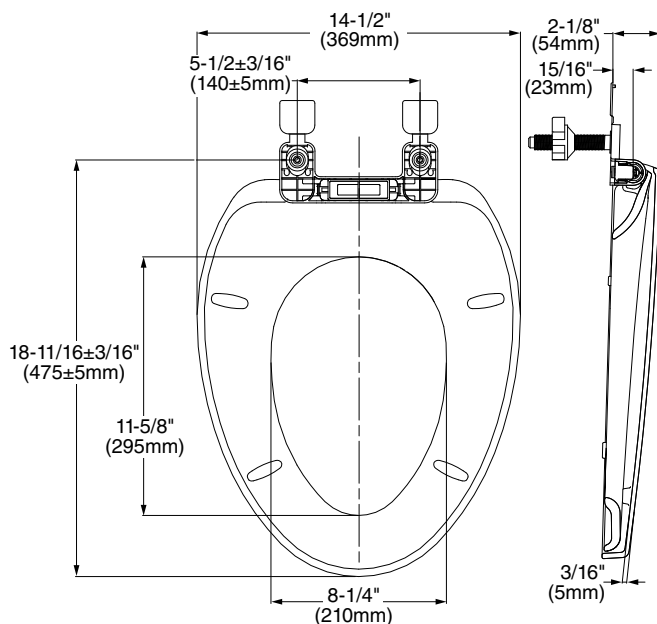

5359A ELONGATED TELESCOPING SEAT