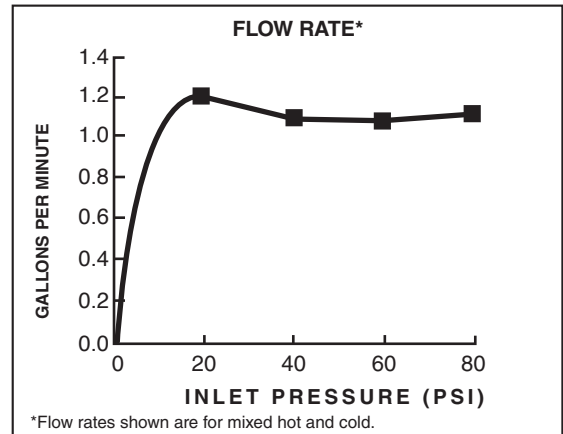

PORTSMOUTH®
TWO-HANDLE WIDESPREAD LAVATORY FAUCET
WITH BRASS CRESCENT SPOUT

CODES AND STANDARDS

These products meet or exceed the following codes and standards:

- **ASME A112.18.1**
- **CSA B125.1**
- **NSF 61/Section 9 and Annex G**

	Product Number	Description	Finish Options		
			Polished Chrome	Oil Rubbed Bronze	PVD Satin Nickel
			002	224	295
	7420.801	Portsmouth Widespread with Metal Speed Connect® pop-up drain. Metal lever handles.			
	7420.821	Portsmouth Widespread with Metal Speed Connect pop-up drain. Metal cross handles.			

Meets the American Disabilities Act Guidelines and **ANSI A117.1** Requirements for the physically challenged.

AERATOR MODIFICATIONS***	Parts Suffix**
0.5 gpm (1.9 Lpm) PCA* Spray	__F05
0.5 gpm (1.9 Lpm) Vandal Resistant PCA Spray	__V05
1.0 gpm (3.8 Lpm) PCA Aerator	__F10
1.0 gpm (3.8 Lpm) Vandal Resistant PCA Aerator	__V10
1.2 gpm (4.5 Lpm) Vandal Resistant PCA Aerator	__V12
1.5 gpm (5.7 Lpm) Vandal Resistant PCA Aerator	__V15

*PCA — Pressure Compensating

To modify a product, add suffix after the 4th digit (ex. 2064F05**101.002)

***Modified product models are **NOT** WaterSense certified.