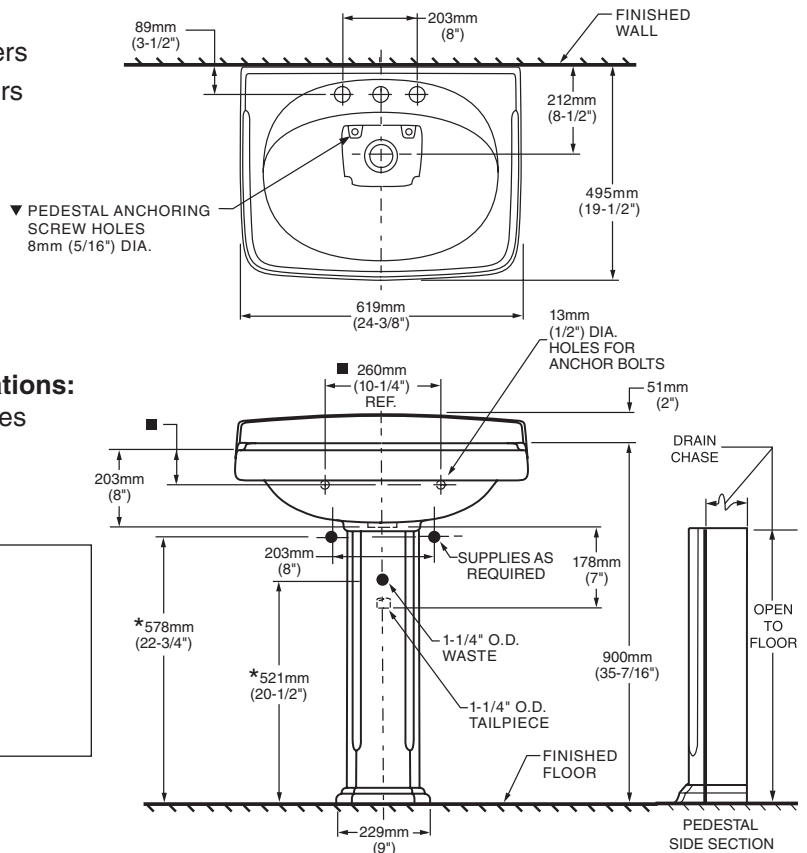

- ❑ **0555.801** Faucet holes on 203mm (8") centers (Illustrated)
- ❑ **0555.401** Faucet holes on 102mm (4") centers

Nominal Dimensions:

619 x 495 x 900mm
(24-3/8" x 19-1/2" x 35-7/16")

- ❑ **0555.108** Lavatory slab-203mm (8") centers
- ❑ **0555.104** Lavatory slab-102mm (4") centers
- ❑ **734906-401** Pedestal only

Bowl sizes:

489mm (19-1/4") wide,
289mm (11-3/8") front to back,
146mm (5-3/4") deep

Compliance Certifications -

Meets or Exceeds the Following Specifications:

- ASME A112.19.2M for Vitreous China Fixtures

To Be Specified:

- ❑ Color: ❑ White
- ❑ Faucet Finish:
- ❑ Supplies:
- ❑ 1-1/4" Trap:
- ❑ Nipple:

* See faucet section for additional models available

NOTES:

* DIMENSIONS SHOWN FOR LOCATION OF SUPPLIES AND "P" TRAPS ARE SUGGESTED.

GENERAL DESCRIPTION:

Cast brass valve bodies with flexible hose connections for 6" to 12" (152 mm to 305 mm) installations. 1/4 turn washerless ceramic disc valve cartridges. Choice of metal lever or metal cross handles. Cast brass spout. One-half inch male inlet shanks with brass coupling nuts. 20" (500 mm) long flexible stainless steel drain cable is pre-assembled to spout. Metal Speed Connect® drain body with 1-1/4 inch (32 mm) tail piece. 1.2 gpm/4.5 L/min. maximum flow rate.