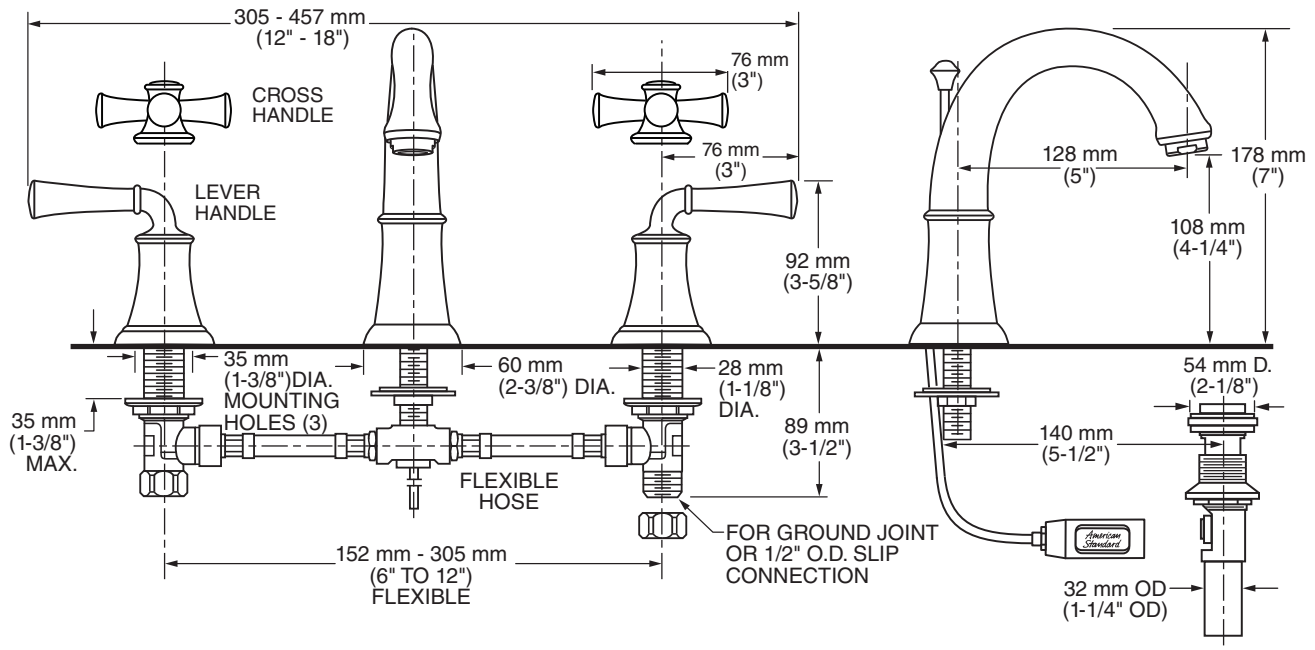

- ❑ **0555.801** Faucet holes on 203mm (8") centers (Illustrated)
- ❑ **0555.401** Faucet holes on 102mm (4") centers

Nominal Dimensions:

619 x 495 x 900mm
(24-3/8" x 19-1/2" x 35-7/16")

- ❑ **0555.108** Lavatory slab-203mm (8") centers
- ❑ **0555.104** Lavatory slab-102mm (4") centers
- ❑ **734906-401** Pedestal only

Bowl sizes:

489mm (19-1/4") wide,
289mm (11-3/8") front to back,
146mm (5-3/4") deep

Compliance Certifications -

Meets or Exceeds the Following Specifications:

- ASME A112.19.2M for Vitreous China Fixtures

IMPORTANT: Dimensions of fixtures are nominal and may vary within the range of tolerance established by ANSI Standard A112.19.2. These measurements are subject to change or cancellation. No responsibility is assumed for use of superseded or voided pages.

GENERAL DESCRIPTION:

Cast brass valve bodies with flexible hose connections for 6" to 12" (152 mm to 305 mm) installations. 1/4 turn washerless ceramic disc valve cartridges. Choice of metal lever or metal cross handles. Cast brass spout. One-half inch male inlet shanks with brass coupling nuts. 20" (500 mm) long flexible stainless steel drain cable is pre-assembled to spout. Metal Speed Connect® drain body with 1-1/4 inch (32 mm) tail piece. 1.2 gpm/4.5 L/min. maximum flow rate.