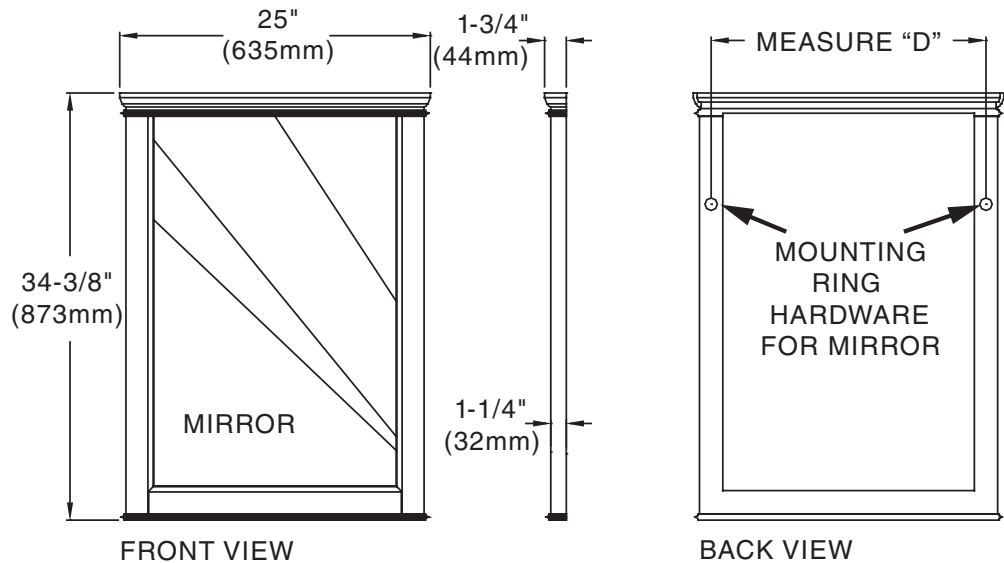

- ❑ **0555.801** Faucet holes on 203mm (8") centers (Illustrated)
- ❑ **0555.401** Faucet holes on 102mm (4") centers

Nominal Dimensions:

619 x 495 x 900mm
(24-3/8" x 19-1/2" x 35-7/16")

- ❑ **0555.108** Lavatory slab-203mm (8") centers
- ❑ **0555.104** Lavatory slab-102mm (4") centers
- ❑ **734906-401** Pedestal only

Bowl sizes:

489mm (19-1/4") wide,
289mm (11-3/8") front to back,
146mm (5-3/4") deep

Compliance Certifications -

Meets or Exceeds the Following Specifications:

- ASME A112.19.2M for Vitreous China Fixtures

Nominal Dimensions:

25" x 1-3/4" (635 x 44mm)

34-3/8" height (873mm)

322
Dark Chocolate

020
White

NOTES:
PROVIDE SUITABLE REINFORCEMENT FOR ALL WALL SUPPORTS.

IMPORTANT: Dimensions of fixtures are nominal and may vary within the range of tolerances established by ANSI Standard A112.19.2. These measurements are subject to change or cancellation. No responsibility is assumed for use of superseded or voided pages.