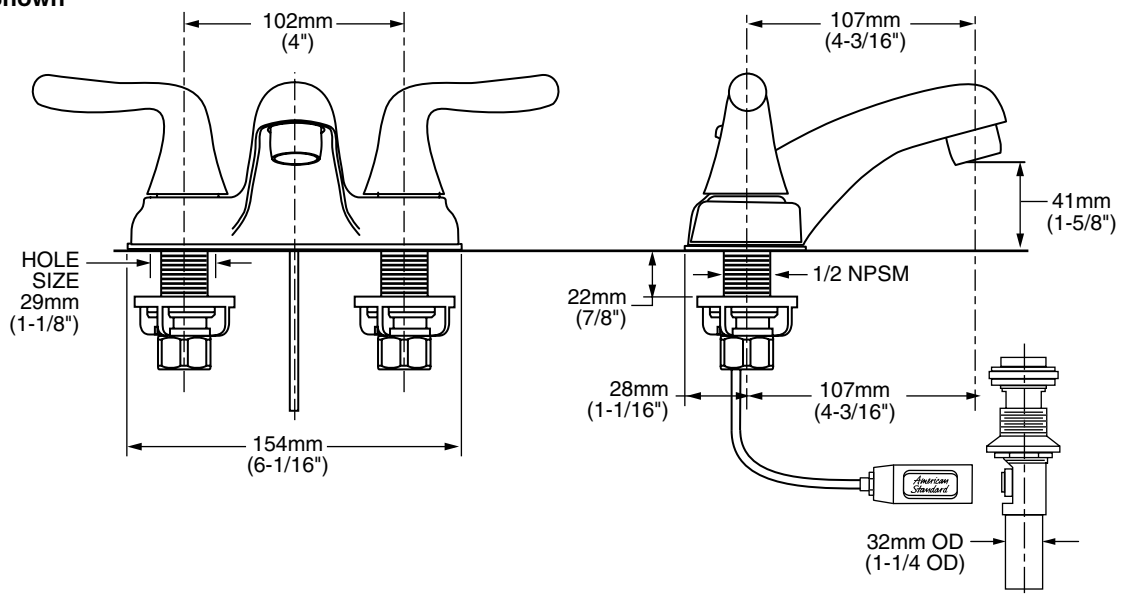

**GENERAL DESCRIPTION:**

Centerset lavatory faucet on 4" centers. 1/4 turn washerless ceramic disc valve cartridges. Durable cast brass waterways with one-half inch male inlet shanks. Metal body. Color matched underbody. Lever handles. 20" (500mm) long flexible stainless steel drain cable is pre-assembled to faucet body. Metal Speed Connect® drain body with 1-1/4 inch (32mm) tail piece, (2275.509). Non-Metallic Speed Connect drain body with 1-1/4 inch (32mm) tail piece, (2275.503). 1.5 gpm/5.7L/min. maximum flow rate.

**Low Lead:** Meets NSF Standard 61/Section 9 & Prop 65 lead requirements.

**Longer Spout:** Provides extended reach into lavatory.

**Exclusive Speed Connect Metal Drain:**

- Fewer parts. Installs in less time.
- No adjustments required - seals the first time, every time.
- Flexible stainless steel cable - installs effortlessly in tight spaces.

**Simple Installation:** Fast and easy one person installation. Faucet drops in from top. Quick spin nuts secure faucet in place.

**SUGGESTED SPECIFICATION:**

Two-handle 4" centerset lavatory faucet shall feature a cast brass waterway. Shall also feature 1/4 turn washerless ceramic disc valve cartridges. Shall also feature a drain body with stainless steel cable actuation. Fitting shall be American Standard Model # 2275.\_\_\_\_.\_\_\_\_\_.

**GENERAL DESCRIPTION:**

Centerset lavatory faucet on 4" centers. 1/4 turn washerless ceramic disc valve cartridges. Durable cast brass waterways with one-half inch male inlet shanks. Metal body. Color matched underbody. Lever handles. 1.5 gpm/5.7L/min. maximum flow rate.