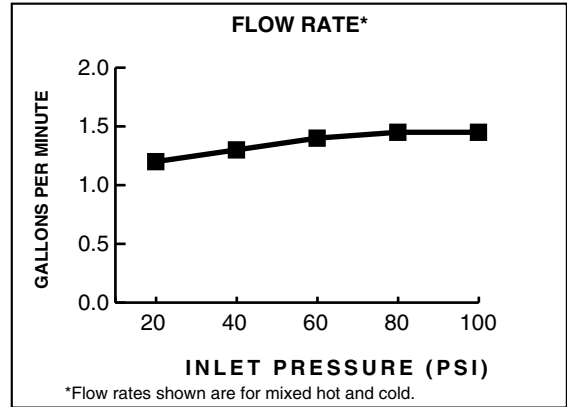

CODES AND STANDARDS

These products meet or exceed the following codes and standards:

- **ANSI A117.1**
- **ASME A112.18.1**
- **CSA B125**
- **NSF 61/Section 9**

Product Number	Description	Finish Options	
		Polished Chrome	PVD Satin Nickel
		002	295
2275.500	Centerset lavatory. Lever Handles. 50/50 Pop-up drain.		
2275.505	Centerset lavatory. Lever Handles. Less drain. With pop-up hole and rod.		N/A

N/A = NOT AVAILABLE

Meets the American Disabilities Act Guidelines and **ANSI A117.1** Requirements for the physically challenged.