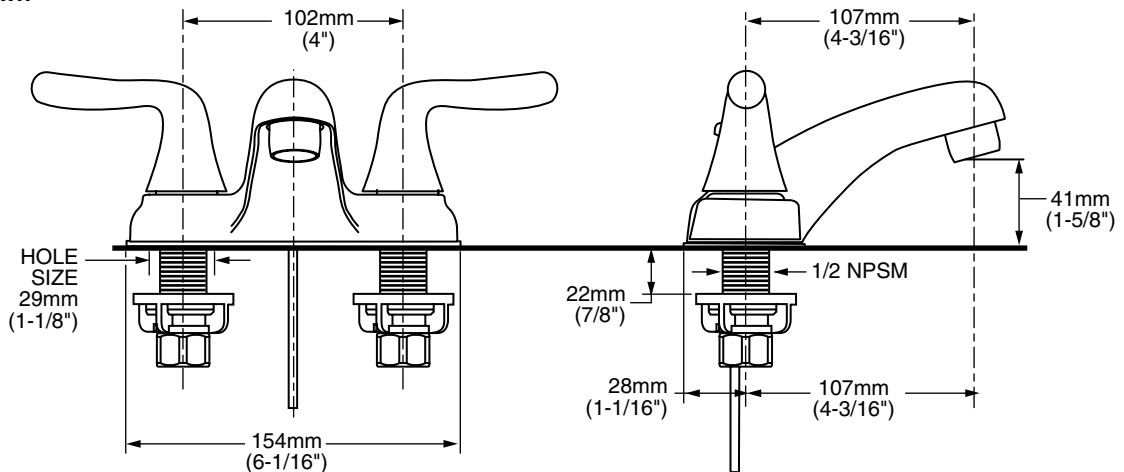

**GENERAL DESCRIPTION:**

Centerset lavatory faucet on 4" centers. 1/4 turn washerless ceramic disc valve cartridges. Durable cast brass waterways with one-half inch male inlet shanks. Metal body. Color matched underbody. Lever handles. 20" (500mm) long flexible stainless steel drain cable is pre-assembled to faucet body. Metal Speed Connect® drain body with 1-1/4 inch (32mm) tail piece, (2275.509). Non-Metallic Speed Connect drain body with 1-1/4 inch (32mm) tail piece, (2275.503). 1.5 gpm/5.7L/min. maximum flow rate.

**Low Lead:** Meets NSF Standard 61/Section 9 & Prop 65 lead requirements.

**Longer Spout:** Provides extended reach into lavatory.

**Exclusive Speed Connect Metal Drain:**

- Fewer parts. Installs in less time.
- No adjustments required - seals the first time, every time.
- Flexible stainless steel cable - installs effortlessly in tight spaces.

**Simple Installation:** Fast and easy one person installation. Faucet drops in from top. Quick spin nuts secure faucet in place.

**SUGGESTED SPECIFICATION:**

Two-handle 4" centerset lavatory faucet shall feature a cast brass waterway. Shall also feature 1/4 turn washerless ceramic disc valve cartridges. Shall also feature a drain body with stainless steel cable actuation. Fitting shall be American Standard Model # 2275.\_\_\_\_.\_\_\_\_\_.

**GENERAL DESCRIPTION:**

Centerset lavatory faucet on 4" centers. 1/4 turn washerless ceramic disc valve cartridges. Durable cast brass waterways with one-half inch male inlet shanks. Metal body. Color matched underbody. Lever handles. 1.5 gpm/5.7L/min. maximum flow rate.