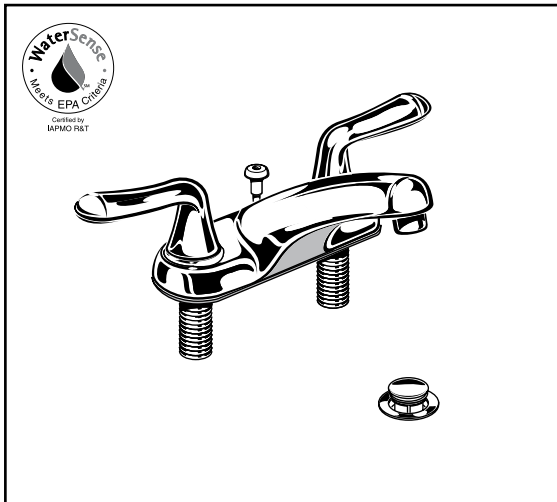

2275.500 Shown

MODEL NUMBER:

- ☐ **2275.500 Centerset Lavatory Faucet**
  Lever Handles. 50/50 Pop-up drain.
- ☐ **2275.505 Centerset Lavatory Faucet**
  Lever Handles. Less drain. With pop-up hole, plug button and rod.