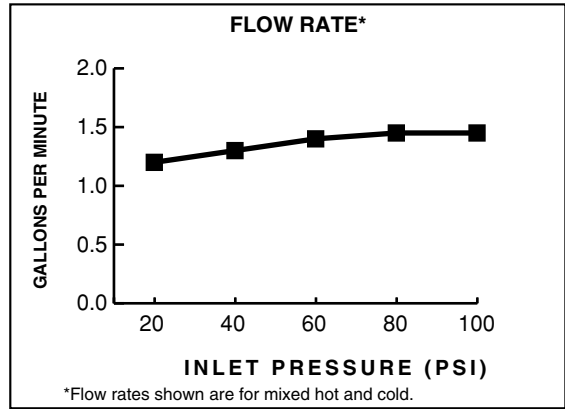

CODES AND STANDARDS

These products meet or exceed the following codes and standards:

- **ANSI A117.1**
- **ASME A112.18.1**
- **CSA B125**
- **NSF 61/Section 9**

Product Number	Description	Finish Options	
		Polished Chrome	PVD Satin Nickel
		002	295
2275.503	Colony Soft 2 Handle Centerset. Lever Handles. Non-metallic Speed Connect® Pop-up drain..		
2275.509	Colony Soft 2 Handle Centerset. Lever Handles. Metal Speed Connect Pop-up drain.		

Meets the American Disabilities Act Guidelines and **ANSI A117.1** Requirements for the physically challenged.