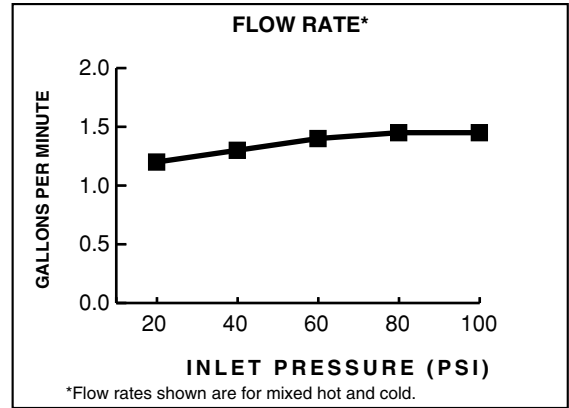

CODES AND STANDARDS

These products meet or exceed the following codes and standards:

- **ANSI A117.1**
- **ASME A112.18.1**
- **CSA B 125**
- **NSF 61/Section 9**

Product Number	Description	Finish Options	
		Polished Chrome	Satin Nickel (PVD)
		002	295
7038.801	Tropic Widespread with Metal Speed Connect® Pop-up drain. Metal Lever handles.		

Meets the American Disabilities Act Guidelines and **ANSI A117.1** Requirements for the physically challenged.