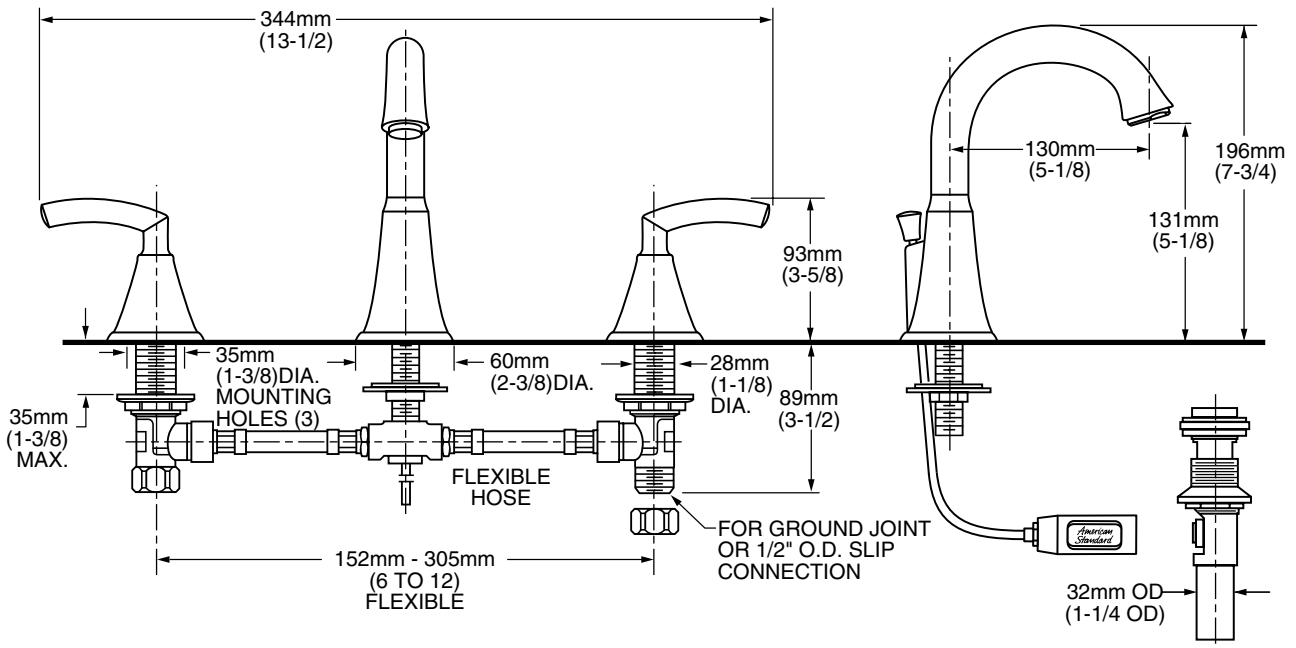

Nominal Dimensions:

531 x 470 x 915mm
(21" x 18-1/2" x 36")

- 0403.008** Lavatory slab-203mm (8") centers
- 0403.004** Lavatory slab-102mm (4") centers
- 0010.000** Pedestal only

Bowl sizes:

445mm (17-1/2") wide,
292mm (11-1/2") front to back,
152mm (5-1/2") deep

* See faucet section for additional models available

MODEL NUMBER:

- ☐ **7038.801 Tropic Widespread**
 Metal Speed Connect® pop-up drain.
 Metal Lever handles.

GENERAL DESCRIPTION:

Durable cast brass spout and metal lever handles. Cast brass valve bodies with flexible hose connections for 6" to 12" (152mm to 305mm) installations. One-half inch male inlet shanks with brass coupling nuts. 1/4 turn washerless ceramic disc valve cartridges. 20 inch (500mm) long flexible stainless steel drain cable is pre-assembled to spout. Metal Speed Connect® drain body with 1-1/4" (32mm) tail piece. 1.5 gpm/5.7L/min. maximum flow rate.

PRODUCT FEATURES:

- Brass Construction:** Ideal for prolonged contact with water.
- Ceramic Disc Valve Cartridges:** Assure a lifetime of smooth handle operation and drip-free performance.
- Low Lead:** Meets NSF Standard 61/Section 9 & Prop 65 lead requirements.
- Exclusive Speed Connect Metal Drain:**
 - Fewer Parts - installs in less time.
 - No adjustments required - seals the first time, every time.
 - Flexible stainless steel cable - installs effortlessly in tight spaces.
- Choice of Finishes:** Available in Polished Chrome or Satin Nickel (PVD).

SUGGESTED SPECIFICATION:

Two handle widespread lavatory faucet shall feature a cast brass spout and valve bodies with flexible hose connections for 6" to 12" installations. Shall feature 1/4 turn washerless ceramic disc valve cartridges. Shall also feature a metal drain body with stainless steel cable actuation. Fitting shall be American Standard Model # 7038.801.____.