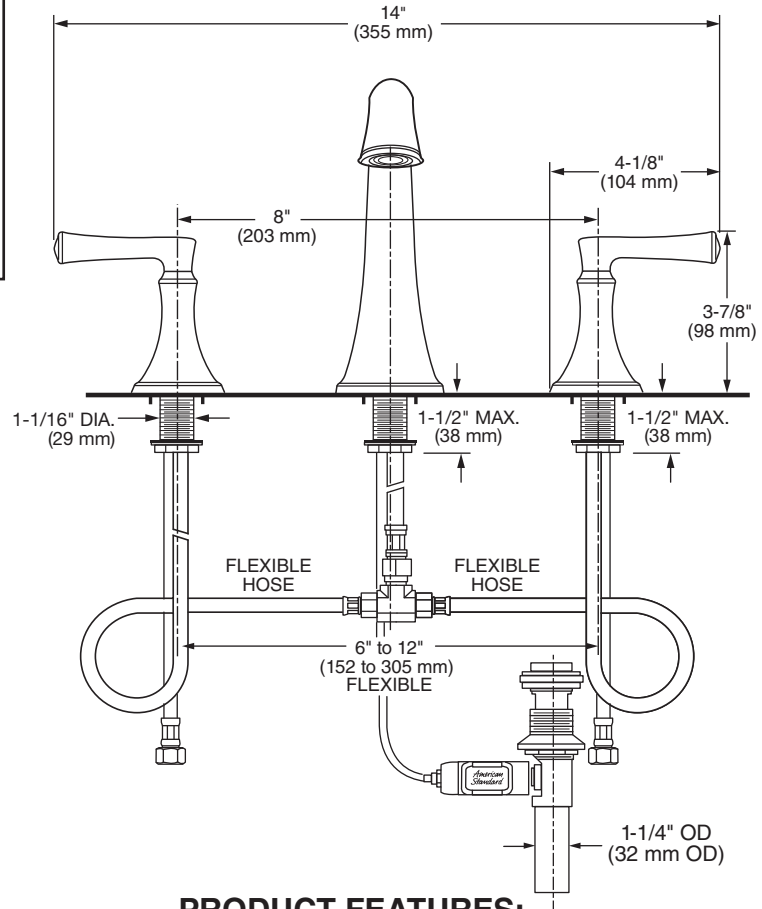

Nominal Dimensions:

24" x 20" x 36-5/8"
(610 x 508 x 930mm)

- 0900.008** Pedestal top-8" (203mm) centers
- 0900.004** Pedestal top-4" (102mm) centers
- 0900.001** Pedestal top-center hole only
- 0029.000** Pedestal only

Bowl sizes:

15-1/16" (383mm) wide,
12-5/16" (313mm) front to back,
5-1/2" (140mm) deep

Compliance Certifications -

Meets or Exceeds the Following Specifications:

- ASME A112.19.2 - 2008/CSA B45.1-08

SEE REVERSE FOR ROUGHING-IN DIMENSIONS

To Be Specified:

- Color: White Linen
- Faucet Finish:
- Supplies:
- 1-1/4" Trap:
- Nipple:

* See faucet section for additional models available

GENERAL DESCRIPTION:

Cast brass valve bodies with flexible hose connections for 6" to 12" (152 mm to 305 mm) installations. 1/4 turn washerless ceramic disc valve cartridges. All metal spout. Cast brass inlet shanks and 24" stainless steel braided flexible supply hoses with 3/8" compression connectors. 20 inch (500 mm) long flexible stainless steel drain cable is pre-assembled to faucet body. Metal Speed Connect® drain body with 1-1/4 inch (32 mm) tail piece. 1.2 gpm/4.5 L/min. maximum flow rate.

Lead Free: Faucet contains ≤ 0.25% total lead content by weighted average.

- Coordinates with Estate® Suite of fixtures.
- Available Exclusively at Ferguson® Showrooms.

SUGGESTED SPECIFICATION

Two-handle widespread lavatory faucet shall feature cast brass valve bodies with flexible hose connections for 6" to 12" installations. Shall also feature 1/4 turn washerless ceramic disc valve cartridges. Shall also feature a metal drain body with stainless steel cable actuation. Fitting shall be American Standard Model #7722.801._____.