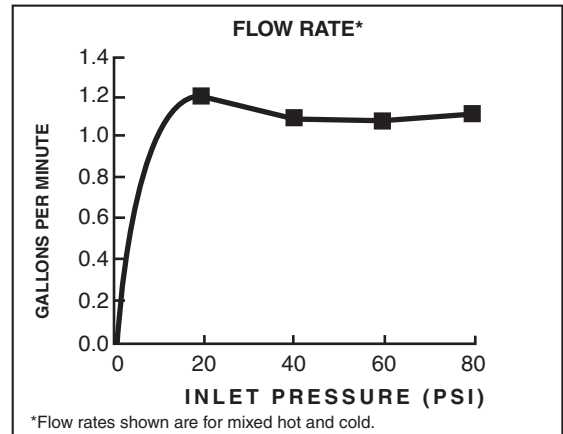

CODES AND STANDARDS

These products meet or exceed the following codes and standards:

- **ANSI A117.1**
- **ASME A112.18.1**
- **CSA B125.1**
- **NSF 61/Section 9**
- **NSF 372**

Product Number	Description	Finish Options			
		Polished Chrome	PVD Polished Nickel	Legacy Bronze	PVD Satin Nickel
		002	013	278	295
7722.801	Estate™ Widespread with metal Speed Connect® pop-up drain. Metal lever handles.				

Meets the American Disabilities Act Guidelines and **ANSI A117.1** Requirements for the physically challenged.