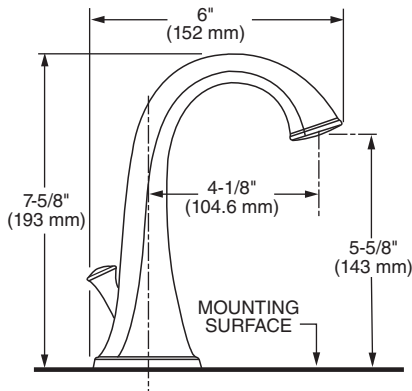

Nominal Dimensions:

24" x 20" x 36-5/8"
(610 x 508 x 930mm)

- 0900.008** Pedestal top-8" (203mm) centers
- 0900.004** Pedestal top-4" (102mm) centers
- 0900.001** Pedestal top-center hole only
- 0029.000** Pedestal only

Bowl sizes:

15-1/16" (383mm) wide,
12-5/16" (313mm) front to back,
5-1/2" (140mm) deep

Compliance Certifications -

Meets or Exceeds the Following Specifications:

- ASME A112.19.2 - 2008/CSA B45.1-08

SEE REVERSE FOR ROUGHING-IN DIMENSIONS

To Be Specified:

- Color: White Linen
- Faucet Finish:
- Supplies:
- 1-1/4" Trap:
- Nipple:

* See faucet section for additional models available

GENERAL DESCRIPTION:

Cast brass valve bodies with flexible hose connections for 6" to 12" (152 mm to 305 mm) installations. 1/4 turn washerless ceramic disc valve cartridges. All metal spout. Cast brass inlet shanks and 24" stainless steel braided flexible supply hoses with 3/8" compression connectors. 20 inch (500 mm) long flexible stainless steel drain cable is pre-assembled to faucet body. Metal Speed Connect® drain body with 1-1/4 inch (32 mm) tail piece. 1.2 gpm/4.5 L/min. maximum flow rate.

Lead Free: Faucet contains ≤ 0.25% total lead content by weighted average.

- Coordinates with Estate® Suite of fixtures.
- Available Exclusively at Ferguson® Showrooms.

SUGGESTED SPECIFICATION

Two-handle widespread lavatory faucet shall feature cast brass valve bodies with flexible hose connections for 6" to 12" installations. Shall also feature 1/4 turn washerless ceramic disc valve cartridges. Shall also feature a metal drain body with stainless steel cable actuation. Fitting shall be American Standard Model #7722.801._____.