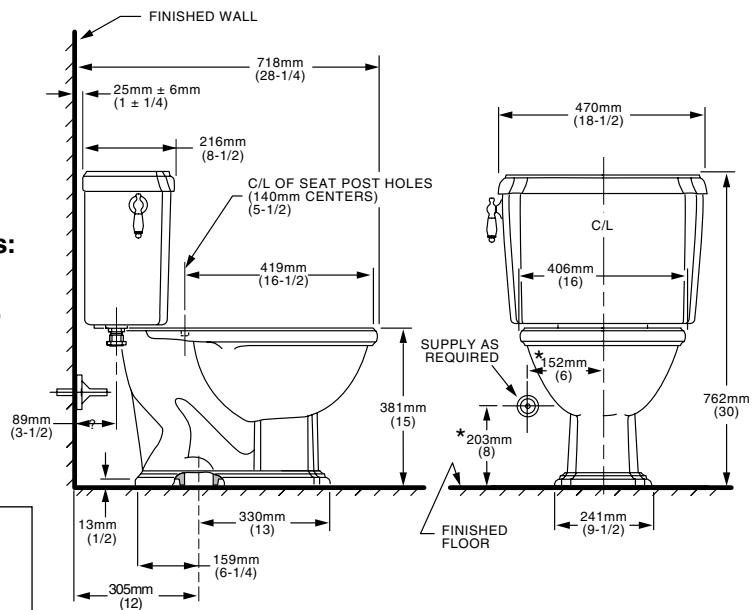

3093.013 Bowl

4094.015 Tank

Nominal Dimensions:

718 x 470 x 762mm
(28-1/4" x 18-1/2" x 30")

Fixture only, seat and supply by others

Compliance Certifications -

Meets or Exceeds the Following Specifications:

- ASME A112.19.2M for Vitreous China Fixtures - includes Flush Performance, Ball Pass Diameter, Trap Seal Depth and all Dimensions

To Be Specified:

- Color:
 - White Bone Silver Linen Black
- Seat: American Standard #5322.011 "Rise and Shine" solid plastic closed front seat with cover.
- Alternate Seat: American Standard #5308.014 "Laurel" molded closed front seat with cover.
- Supply with stop:

NOTES:

THIS COMBINATION IS DESIGNED TO ROUGH-IN AT A MINIMUM DIMENSION OF 305MM (12") FROM FINISHED WALL TO C/L OF OUTLET.
* DIMENSIONS SHOWN FOR LOCATION OF SUPPLY ARE SUGGESTED. SUPPLY NOT INCLUDED WITH FIXTURE AND MUST BE ORDERED SEPARATELY.

IMPORTANT: Dimensions of fixtures are nominal and may vary within the range of tolerance established by ANSI Standard A112.19.2. These measurements are subject to change or cancellation. No responsibility is assumed for use of superseded or voided pages.