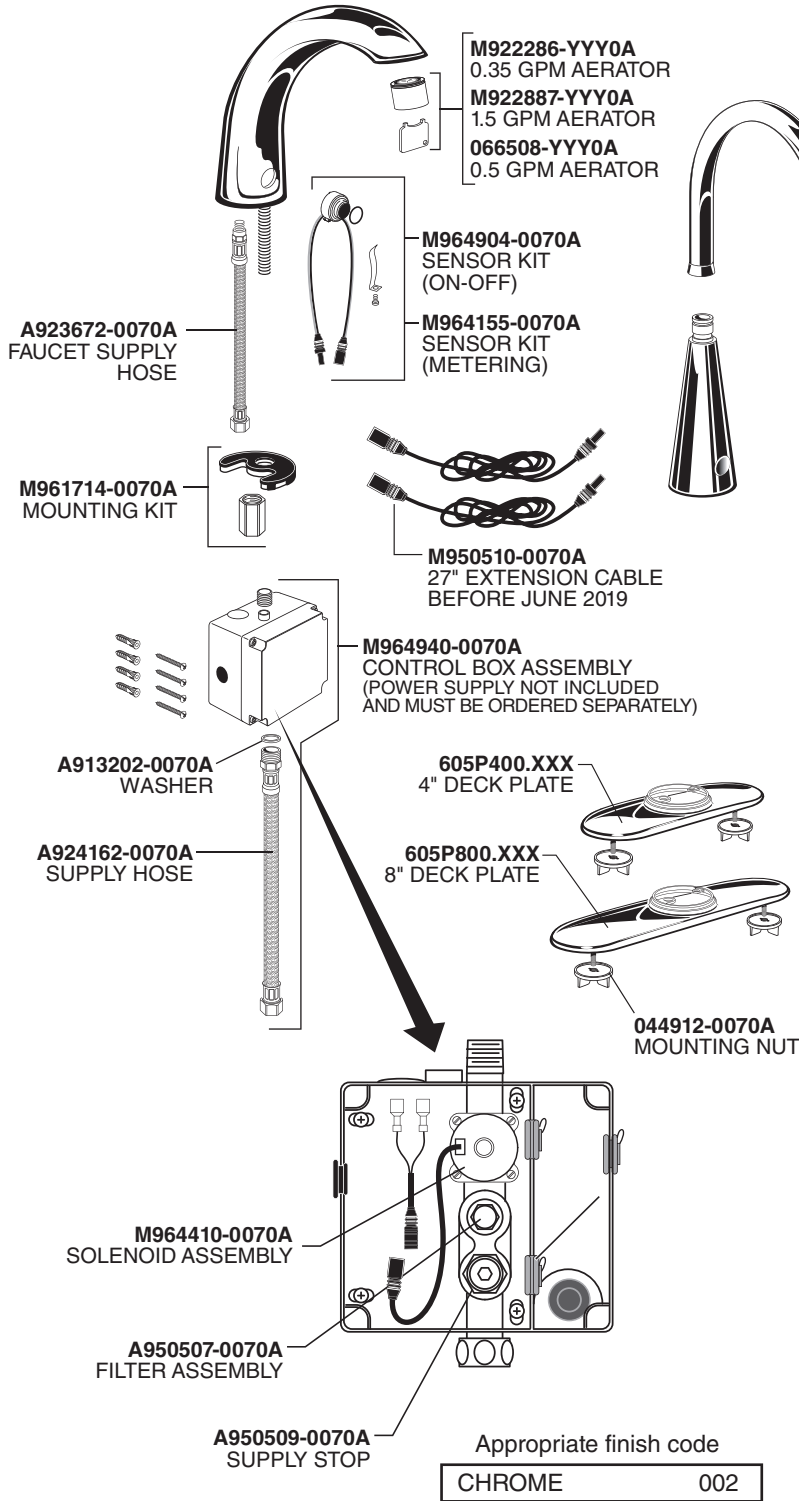

MODEL NUMBERS

605X.102 605X.104 605X.105
605X.163 605X.164 605X.165

PWRX Battery Pack 6053 – Series

M950361-0070A
PWRX BATTERY PACK

CR-P2 Lithium Battery 6055 – Series

A923654-0070A
BATTERY 6V CR-P2

M950514-0070A
BATTERY HOLDER

Plug-In AC Power Kit PK00.PAC

M950338-0070A
POWER SUPPLY

M950360-0070A
CONNECTOR
LOCKING DEVICE

M950399-0070A
SINGLE AC ADAPTER

Hard-Wired AC Power Kit PK00.HAC

M950511-0070A
10' EXTENSION

M950527-0070A
POWER SUPPLY

M950360-0070A
CONNECTOR
LOCKING DEVICE

Multi-AC Power Kit PK00.MAC

M950511-0070A
10' EXTENSION

M950512-0070A
MULTI-AC ADAPTER

HOT LINE FOR HELP

For toll-free information and answers to your questions, call: