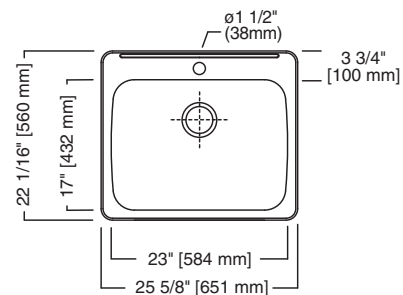

**ADA SINGLE BOWL 25"**  
**18 GAUGE STAINLESS STEEL KITCHEN SINK**

**Topmount**

- 18-10 Chrome Nickel content
- Single bowl
- Installation hardware, template and instructions included
- Wheelchair accessible
- **Waste fitting included**
- **29" cabinet required minimum**

**Nominal Dimensions:**

25 5/8" x 22 1/16" x 6"

**Large Bowl Size:**

23" wide  
 17" front to back  
 6" deep

**Wastehole Location:**

**Compliance Certifications:**

Certified to ASME A112.19.3-2008 / CSA B45.4-08.