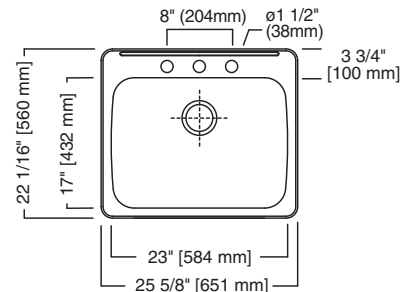

**ADA SINGLE BOWL 25"**  
**18 GAUGE STAINLESS STEEL KITCHEN SINK**

**Topmount**

- 18-10 Chrome Nickel content
- Single bowl
- Installation hardware, template and instructions included
- Wheelchair accessible
- **Waste fitting included**
- **29" cabinet required minimum**

**Nominal Dimensions:**

25 5/8" x 22 1/16" x 6"

**Large Bowl Size:**

23" wide  
 17" front to back  
 6" deep

**Wastehole Location:**

**Compliance Certifications:**

Certified to ASME A112.19.3-2008 / CSA B45.4-08.