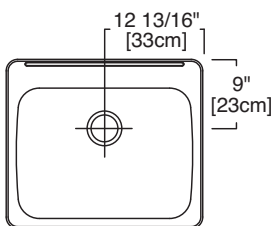

**ADA SINGLE BOWL 25"**  
**18 GAUGE STAINLESS STEEL KITCHEN SINK**

**Topmount**

- 18-10 Chrome Nickel content
- Single bowl
- Installation hardware, template and instructions included
- Wheelchair accessible
- **Waste fitting included**
- **29" cabinet required minimum**

**Nominal Dimensions:**

25 5/8" x 22 1/16" x 6"

**Large Bowl Size:**

23" wide  
 17" front to back  
 6" deep

**Wastehole Location:**

**Compliance Certifications:**

Certified to ASME A112.19.3-2008 / CSA B45.4-08.