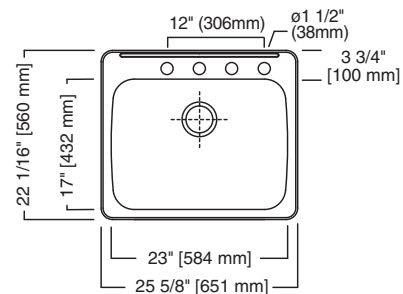

**ADA SINGLE BOWL 25"**  
**18 GAUGE STAINLESS STEEL KITCHEN SINK**

**Topmount**

- 18-10 Chrome Nickel content
- Single bowl
- Installation hardware, template and instructions included
- Wheelchair accessible
- **Waste fitting included**
- **29" cabinet required minimum**

**Nominal Dimensions:**

25 5/8" x 22 1/16" x 6"

**Large Bowl Size:**

23" wide  
 17" front to back  
 6" deep

**Wastehole Location:**

**Compliance Certifications:**

Certified to ASME A112.19.3-2008 / CSA B45.4-08.