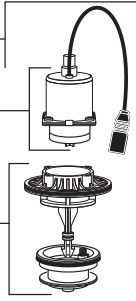

American Standard

Ultima™ Selectronic® Battery Powered Toilet Flush Valve, Piston-Type

Long Life Power Pack (6066 Series)

M970671-0020A
COVER ASSEMBLY
DOES NOT INCLUDE SENSOR

A917376-0070A
SET SCREW

M964953-0070A
SOLENOID & PISTON
SUBASSEMBLY

M970732-0070A
SOLENOID ASSEMBLY

M964952-0070A
PISTON ASSEMBLY

MODEL NUMBERS

6066.111
6066.121
6066.161
6066.721
6066.761

M970682-0071100A
SENSOR ASSEMBLY (1.1 gpf)

M970682-0071280A
SENSOR ASSEMBLY (1.28 gpf)

M950354-0020A
MANUAL VALVE

A912809-0070A
O-RING

M964945-0020A
ADJUSTABLE TAILPIECE
(4-1/4" to 5-1/4" Rough-in)

OPTIONAL ADJUSTABLE TAILPIECE
(Purchased Separately)

M962836-0020A (8-1/4" to 9-1/4" Rough-in)

M962835-0020A (7-1/4" to 8-1/4" Rough-in)

M962834-0020A (6-1/4" to 7-1/4" Rough-in)

M962833-0020A (5-1/4" to 6-1/4" Rough-in)

M964402-0070A
VACUUM BREAKER KIT

M964411-0020A
1-1/2" VACUUM BREAKER

A955057-0020A
1" INLET PIPE ASSEMBLY