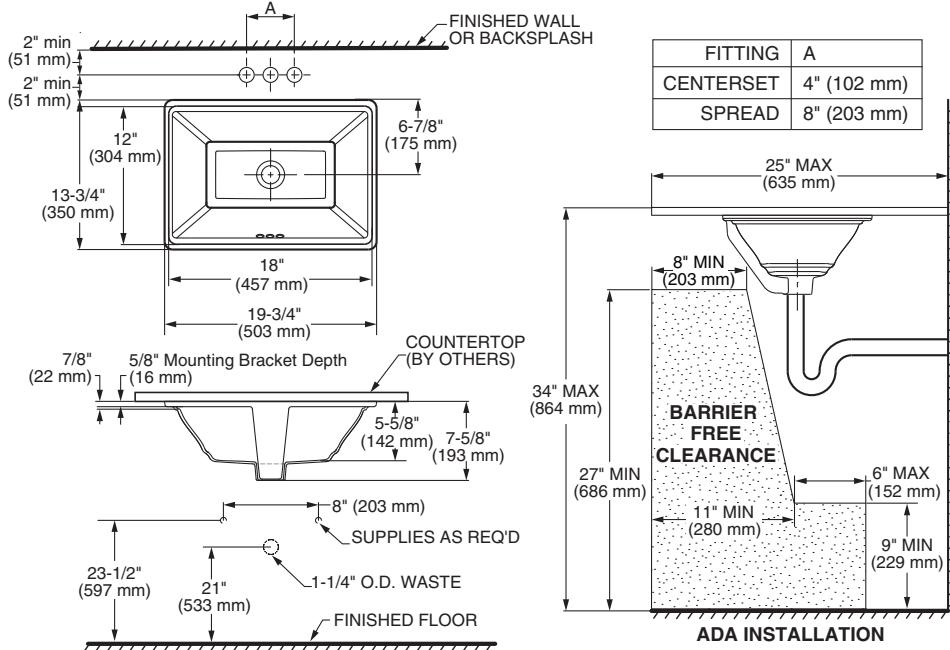

Nominal Dimensions:

19-3/4" x 13-3/4"
(503 x 350mm)

Bowl Size:

18" (457mm) wide
12" (304mm) front to back
5-5/8" (142mm) deep

Compliance Certifications - Meets or Exceeds the Following Specifications:

- ASME A112.19.2M for Vitreous China Fixtures
- CAN/CSA B45 series

NOTES:

WE RECOMMEND USING BASIN AS A TEMPLATE TO DETERMINE PROPER CONTOUR. CUT COUNTERTOP 38MM (1-1/2") INSIDE BASIN CONTOUR.
* DIMENSIONS SHOWN FOR LOCATION OF SUPPLIED AND "P" TRAP ARE SUGGESTED.
▼ UNDERCOUNTER MOUNTING KIT SUPPLIED WITH SINK. FITTINGS NOT INCLUDED WITH FIXTURE AND MUST BE ORDERED SEPARATELY.
SEALING COMPOUND SUPPLIED BY OTHERS.

IMPORTANT: Dimensions of fixtures are nominal and may vary within the range of tolerances established by ANSI Standard A112.19.2. These measurements are subject to change or cancellation. No responsibility is assumed for use of superseded or voided pages.

Install lavatory 864mm (34") from finished floor.
Lavatory installed 51mm (2") minimum from front edge of countertop provides 686mm (27") knee clearance area.