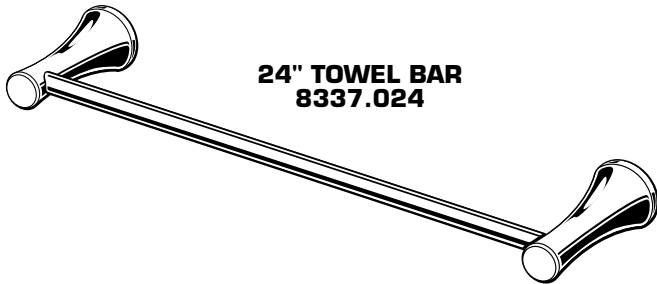

**C SERIES**  
**Casual Bath Accessories**

- 18" TOWEL BAR
- 24" TOWEL BAR
- TOWEL RING
- DOUBLE ROBE HOOK
- TOILET PAPER HOLDER
- 24" SHOWER DOOR HANDLE
- 6" SHOWER DOOR HANDLE

**MODEL NUMBERS**

**8337.018**  
**8337.024**  
**8337.190**  
**8337.210**  
**8337.230**  
**8337.524**  
**8337.506**

**DOUBLE ROBE HOOK**  
**8337.210**

**M964248-0070A**  
**MOUNTING KIT**

**TOILET PAPER HOLDER**  
**8337.230**

**TOWEL RING**  
**8337.190**

**24" SHOWER DOOR HANDLE**  
**8337.524**

**M964300-0070A**  
**MOUNTING KIT**

**18" TOWEL BAR**  
**8337.018**

**6" SHOWER DOOR HANDLE**  
**8337.506**

**24" TOWEL BAR**  
**8337.024**

**M964301-0070A**  
**MOUNTING KIT**

Replace the "YYY" with appropriate finish code

CHROME	002
OIL RUBBED BRONZE	224
SATIN NICKEL	295