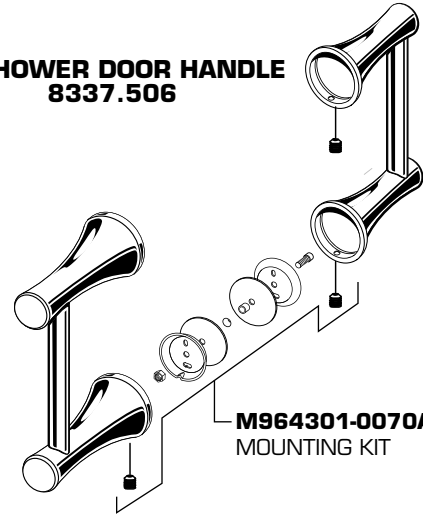

**C SERIES**  
**Casual Bath Accessories**

- 18" TOWEL BAR
- 24" TOWEL BAR
- TOWEL RING
- DOUBLE ROBE HOOK
- TOILET PAPER HOLDER
- 24" SHOWER DOOR HANDLE
- 6" SHOWER DOOR HANDLE

**MODEL NUMBERS**

**8337.018**  
**8337.024**  
**8337.190**  
**8337.210**  
**8337.230**  
**8337.524**  
**8337.506**

**DOUBLE ROBE HOOK**  
**8337.210**

**M964248-0070A**  
**MOUNTING KIT**

**TOILET PAPER HOLDER**  
**8337.230**

**TOWEL RING**  
**8337.190**

**24" SHOWER DOOR HANDLE**  
**8337.524**

**M964300-0070A**  
**MOUNTING KIT**

**18" TOWEL BAR**  
**8337.018**

**6" SHOWER DOOR HANDLE**  
**8337.506**

**24" TOWEL BAR**  
**8337.024**

**M964301-0070A**  
**MOUNTING KIT**

Replace the "YYY" with appropriate finish code

CHROME	002
OIL RUBBED BRONZE	224
SATIN NICKEL	295