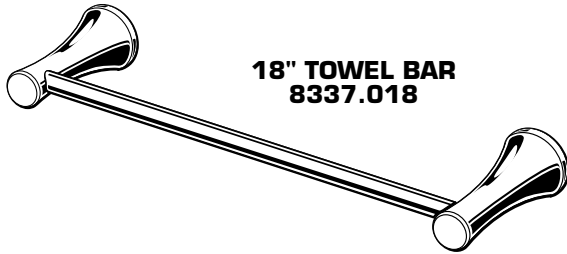

**C SERIES**  
**Casual Bath Accessories**

- 18" TOWEL BAR
- 24" TOWEL BAR
- TOWEL RING
- DOUBLE ROBE HOOK
- TOILET PAPER HOLDER
- 24" SHOWER DOOR HANDLE
- 6" SHOWER DOOR HANDLE

**MODEL NUMBERS**

**8337.018**  
**8337.024**  
**8337.190**  
**8337.210**  
**8337.230**  
**8337.524**  
**8337.506**

**DOUBLE ROBE HOOK**  
**8337.210**

**M964248-0070A**  
**MOUNTING KIT**

**TOILET PAPER HOLDER**  
**8337.230**

**TOWEL RING**  
**8337.190**

**24" SHOWER DOOR HANDLE**  
**8337.524**

**M964300-0070A**  
**MOUNTING KIT**

**18" TOWEL BAR**  
**8337.018**

**6" SHOWER DOOR HANDLE**  
**8337.506**

**24" TOWEL BAR**  
**8337.024**

**M964301-0070A**  
**MOUNTING KIT**

Replace the "YYY" with appropriate finish code

CHROME	002
OIL RUBBED BRONZE	224
SATIN NICKEL	295