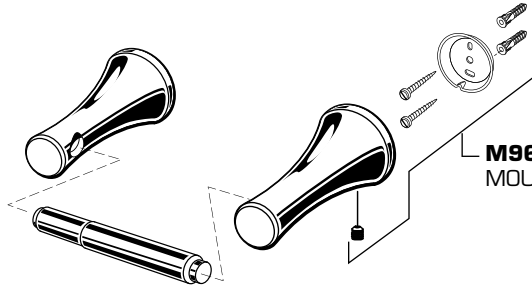

**C SERIES**  
**Casual Bath Accessories**

- 18" TOWEL BAR
- 24" TOWEL BAR
- TOWEL RING
- DOUBLE ROBE HOOK
- TOILET PAPER HOLDER
- 24" SHOWER DOOR HANDLE
- 6" SHOWER DOOR HANDLE

**MODEL NUMBERS**

**8337.018**  
**8337.024**  
**8337.190**  
**8337.210**  
**8337.230**  
**8337.524**  
**8337.506**

**DOUBLE ROBE HOOK**  
**8337.210**

**M964248-0070A**  
**MOUNTING KIT**

**TOILET PAPER HOLDER**  
**8337.230**

**TOWEL RING**  
**8337.190**

**24" SHOWER DOOR HANDLE**  
**8337.524**

**M964300-0070A**  
**MOUNTING KIT**

**18" TOWEL BAR**  
**8337.018**

**6" SHOWER DOOR HANDLE**  
**8337.506**

**24" TOWEL BAR**  
**8337.024**

**M964301-0070A**  
**MOUNTING KIT**

Replace the "YYY" with appropriate finish code

CHROME	002
OIL RUBBED BRONZE	224
SATIN NICKEL	295