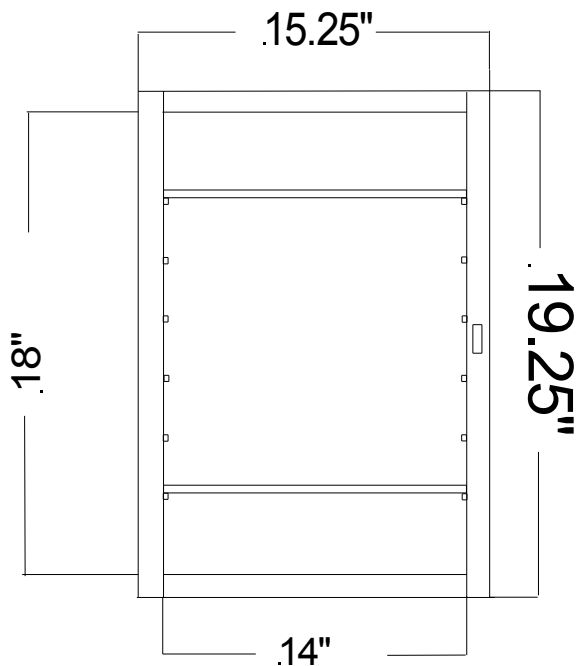

American Pride - 526 Crest Road - Flat Rock, NC 28731
828-697-8847 Fax 828-697-7094
Product Data Specifications

REFLECTION - Model # ST9622WBOR Recessed Mount Medicine Cabinet

Mirror:	16-3/16"x 22-1/4" Double Strength(.125) Ultra Mirror with one pass polished edges and a 1/2" Bevel with 13" x 19" Small Polished Edge Oval Mirror bonded on top with double faced tape and specially formulated bonded agent . Larger Mirror bonded with double faced tape and special bonding adhesive to a white high impact polystyrene backer @ .060 Thickness and PVC protected corners
Overall Size:	16-3/16" x 22-1/4"x 4-1/2" Rough Opening: 14" x 18" x 3"
Storage Depth:	4" Projection from wall: 1-1/2"
Door Catch:	Magnetic catch with riveted striker plate
Shelves:	2 adjustable crystal polystyrene and 1 fixed white steel
Hinges:	1 17" piano hinge Tri-Brite galvanized
Hardware:	Parts zinc plated(magnetic catch, screws & hardware pack)
Mounting Hardware:	4 # 8 x 1-1/2" Steel Tapping Screws
Reversible:	Yes
Cabinet:	24 Gauge Steel-Tech Cabinet Body White Powder Coat Process

ST96, G96 or SM96 Series Steel Cabinet

Steel Cabinet Powdercoated White
Storage Depth(4")
Covers up 15.25" x 19.25"
R.O.(14" x 18" x 3")