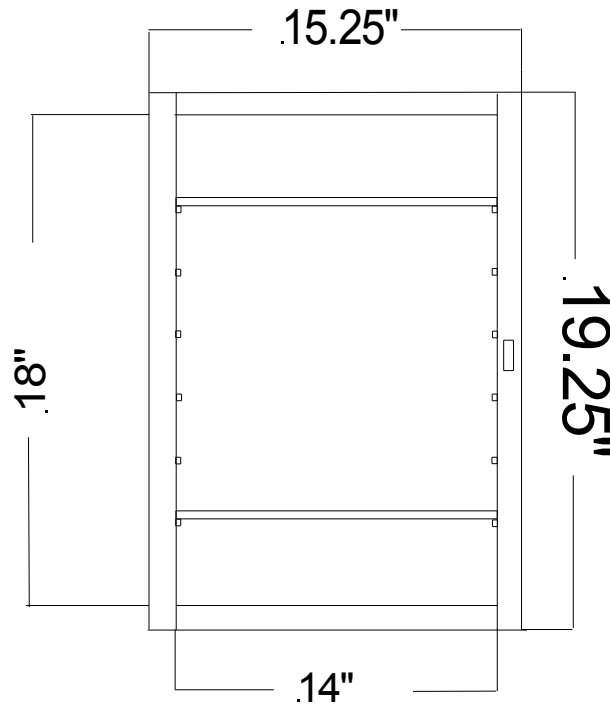

**American Pride - 526 Crest Road - Flat Rock, NC 28731**  
**828-697-8847 Fax 828-697-7094**  
**Product Data Specifications**

HORIZON - Model # ST960M22R Recessed Mount Medicine Cabinet

<b>Mirror:</b>	16-3/16"x 22-1/4" Double Strength(1/8") flat mirror with one pass polished edges bonded with double faced tape and special bonding adhesive to a white high impact polystyrene backer @ .060 Thickness
<b>Overall Size:</b>	16-3/16" x 22-1/4"x 4-1/2" <b>Rough Opening:</b> 14" x 18" x 3"
<b>Storage Depth:</b>	4" <b>Projection from wall:</b> 1-1/2"
<b>Door Catch:</b>	Magnetic catch with riveted striker plate
<b>Shelves:</b>	2 adjustable crystal polystyrene and 1 fixed white steel
<b>Hinges:</b>	1 17" piano hinge Tri-Brite galvanized
<b>Hardware:</b>	Parts zinc plated(magnetic catch, screws & hardware pack)
<b>Mounting Hardware:</b>	4 # 8 x 1-1/2" Steel Tapping Screws
<b>Reversible:</b>	Yes
<b>Cabinet:</b>	24 Gauge Steel-Tech Cabinet Body White Powder Coat Process

**ST96, G96 or SM96 Series Steel Cabinet**

**Steel Cabinet Powdercoated White**  
**Storage Depth(4")**  
**Covers up 15.25" x 19.25"**  
**R.O.(14" x 18" x 3")**