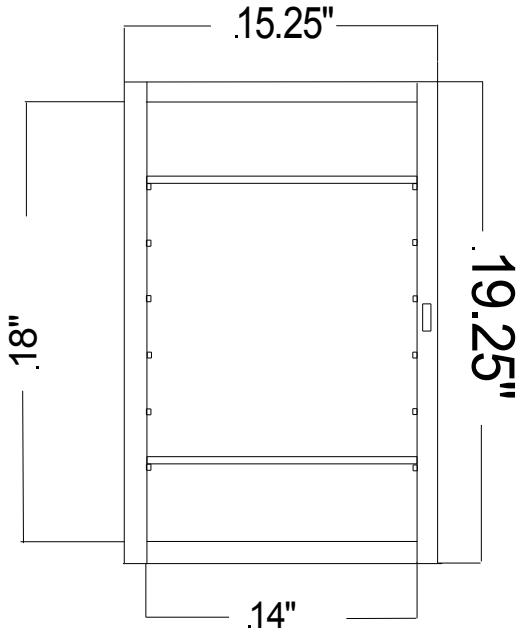

**American Pride - 526 Crest Road - Flat Rock, NC 28731**  
**828-697-8847 Fax 828-697-7094**  
**Product Data Specifications**

V-Groove - Model # G9622VGR1 Recessed Mount Medicine Cabinet

<b>Mirror:</b>	16-3/16"x 22-1/4" Triple Strength(.1875) with single pass polished edges and a 1/2" Bevel with 3/8" Wide intersecting V-Grooves. Mirror is bonded with double faced tape and special bonding adhesive to a white high impact polystyrene backer @ .060 Thickness and has taped on PVC protected corners	
<b>Overall Size:</b>	16-3/16" x 22-1/4"x 4-1/2"	<b>Rough Opening:</b> 14" x 18" x 3"
<b>Storage Depth:</b>	4"	<b>Projection from wall:</b> 1-1/2"
<b>Door Catch:</b>	Magnetic catch with riveted striker plate	
<b>Shelves:</b>	2 adjustable 3/16" Glass and 1 fixed white steel	
<b>Hinges:</b>	1 17" piano hinge Tri-Brite galvanized	
<b>Hardware:</b>	Parts zinc plated(magnetic catch, screws & hardware pack)	
<b>Mounting Hardware:</b>	4 # 8 x 1-1/2" Steel Tapping Screws	
<b>Reversible:</b>	Yes	
<b>Cabinet:</b>	24 Gauge Steel-Tech Cabinet Body	White Powder Coat Process

**ST96, G96 or SM96 Series Steel Cabinet**

Steel Cabinet Powdercoated White  
 Storage Depth(4")  
 Covers up 15.25" x 19.25"  
 R.O.(14" x 18" x 3")