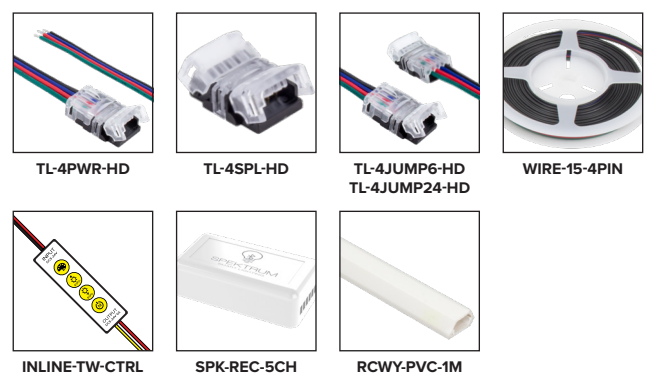

Listing / Ratings

TRULUX™ Tunable Spec Grade - 24V

For high performance applications, use Tunable Spec Grade, which offers up to 510 lumens of 2700K to 6000K light per foot. Adjust and modify any space's look with full-range white light tuning with the high CRI that Trulux provides. Trulux wall controls and remote controls deliver convenient tuning and dimming for a custom system.

TUNABLE SPEC GRADE
TRULUX TAPE LIGHT™

SPTL-TW SERIES ORDERING INFORMATION *Custom Cut Orders - Please Allow Up To 2-4 Weeks Order Processing & Delivery*

ITEM NUMBER	VOLTAGE	CCT	LENGTH	LUMENS / FT	WATTAGE / FT	IP RATING	CRI	CUTTING
SPTL-TW	24V	2700K-6000K	13.1 ft	510Lm / ft	7W / ft	IP54	90+	3.94" (100mm)
SPTL-TW-CC	24V	2700K-6000K	Custom Cut	510Lm / ft	7W / ft	IP54	90+	3.94" (100mm)

SPTL-TW (IP54) 13.1ft Reels include: Attached 3ft Lead Wire / (3) HD Power Feeds / (3) HD Splice Connectors

TUNABLE ACCESSORIES

ITEM NUMBER	DESCRIPTION
TL-4PWR-HD	6" HD Power Feed (IP54)
TL-4SPL-HD	HD Splice (IP54)
TL-4JUMP6-HD	6" HD Linking Cable (IP54)
TL-4JUMP24-HD	24" HD Linking Cable (IP54)
WIRE-15-4PIN	15ft (20/4) Wire Spool
INLINE-TW-CTRL	Simple Select In-line Controller (Tunable)
SPK-REC-5CH	Spektrum Smart Receiver (App Controlled)
RCWY-PVC-1M	1m Plastic Wire Cover Raceway

4 Zone Remote
RF Remote Control
TWRF-3AAA

Trulux RF Receiver
(Required per zone)
REC-5A-4Z

Trulux Tunable CCT Set-up

Push Dial Controller
(Single zone)

Adaptive Series Power Supply
(30W / 60W / 96W / 192W / 288W)