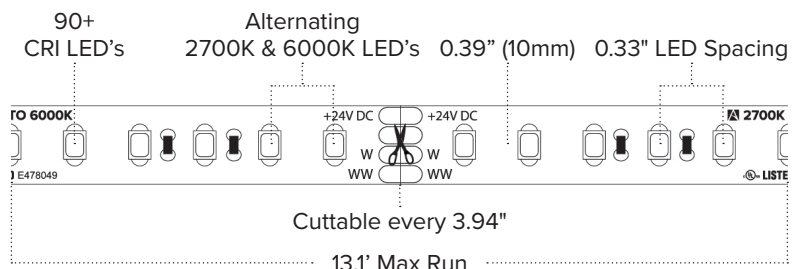

Features

- Excellent color rendering (90+ CRI)
- Adjustable CCT from 2700K to 6000K
- Up to 510 lumens per foot performance
- Consumes up to 7 watts per foot
- Cuttable every 3.94"
- 13.1 foot max run
- (IP54) unjacketed
- 50,000 hours rated life

Listing / Ratings

TRULUX™ Tunable Spec Grade - 24V

For high performance applications, use Tunable Spec Grade, which offers up to 510 lumens of 2700K to 6000K light per foot. Adjust and modify any space's look with full-range white light tuning with the high CRI that Trulux provides. Trulux wall controls and remote controls deliver convenient tuning and dimming for a custom system.

Technical Information

Series	SPTL-TW
Input Voltage	24V
CCT	2700K-6000K Tunable CCT
CRI	90+
Wattage	Up to 7W per ft
Lumens	Up to 510Lm per ft
Max Run	13.1 ft
Cuttable	Every 3.94 in
IP Rating	IP54 (unjacketed)
Dimmable	5-100%
Rating	cULus Listed
Rated Life	50,000 hrs

TUNABLE SPEC GRADE
TRULUX TAPE LIGHT™

SPTL-TW SERIES ORDERING INFORMATION *Custom Cut Orders - Please Allow Up To 2-4 Weeks Order Processing & Delivery*

ITEM NUMBER	VOLTAGE	CCT	LENGTH	LUMENS / FT	WATTAGE / FT	IP RATING	CRI	CUTTING
SPTL-TW	24V	2700K-6000K	13.1 ft	510Lm / ft	7W / ft	IP54	90+	3.94" (100mm)
SPTL-TW-CC	24V	2700K-6000K	Custom Cut	510Lm / ft	7W / ft	IP54	90+	3.94" (100mm)