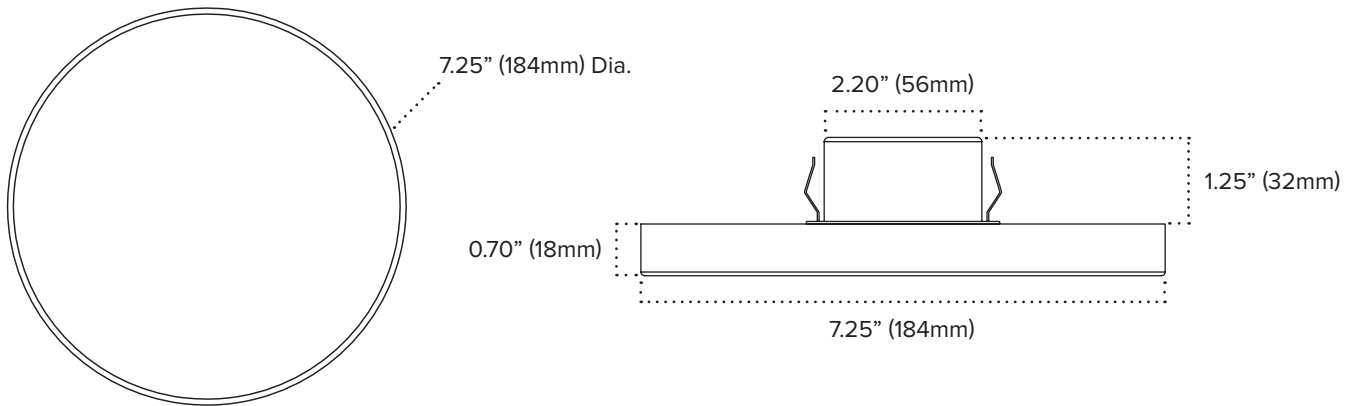

PROJECT:
TYPE:
LOCATION:
CATALOG NUMBER:

NV5

NV7

NV7 BATTERY BACK-UP ACCESSORY

NIVO SERIES DIMENSIONS

NIVO 5

NIVO 7

NIVO 7 BATTERY BACKUP ACCESSORY