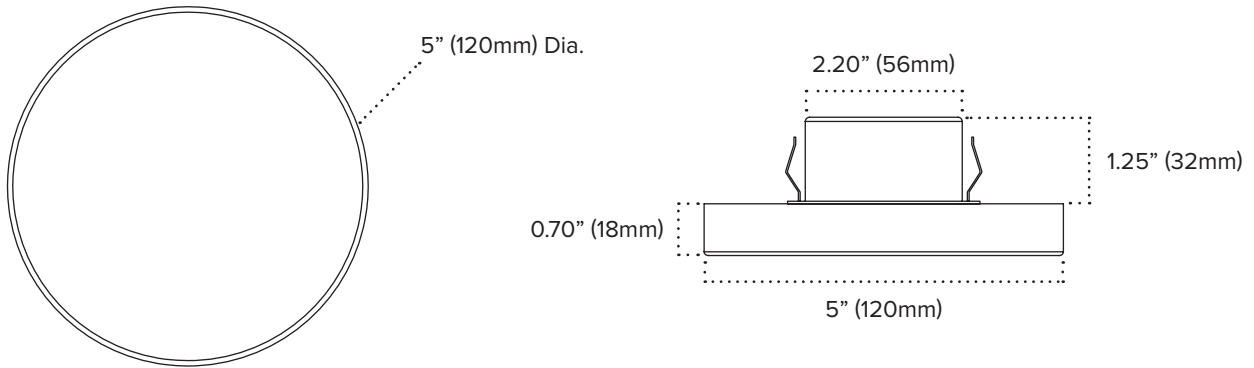

PROJECT:
TYPE:
LOCATION:
CATALOG NUMBER:

NV5

NV7

NV7 BATTERY BACK-UP ACCESSORY

NIVO SERIES DIMENSIONS

NIVO 5

NIVO 7

NIVO 7 BATTERY BACKUP ACCESSORY