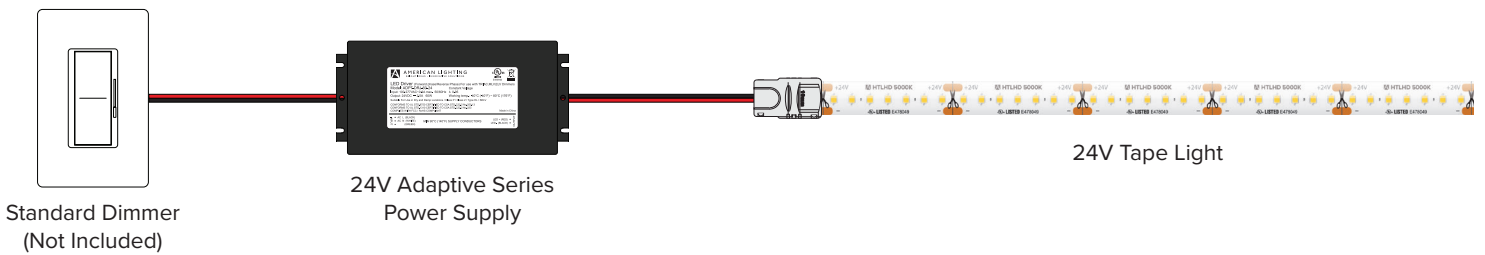

HTLHD PROKIT QUICK SET-UP