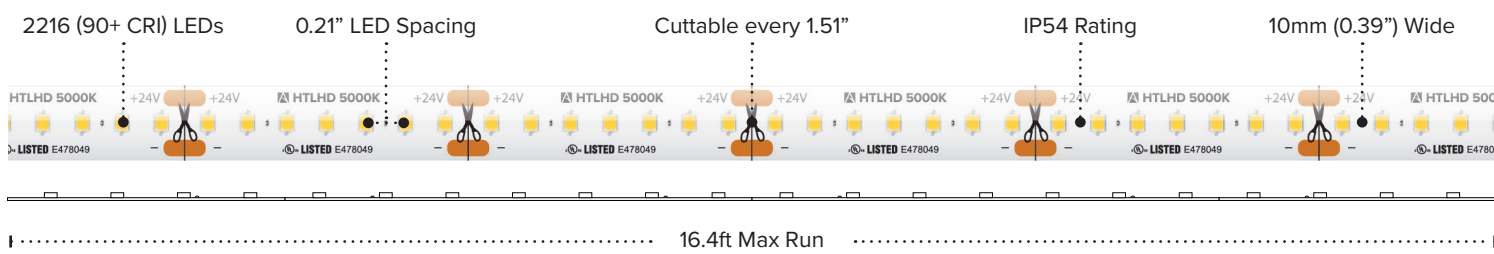

- Ready to install 24V tape light pro kit
- Includes 96W hardwire power supply and install accessories
- High Density (HD) LED spacing in High Output grade
- Available in 3000K warm white with 90+ CRI
- Up to 335Lm per foot performance
- Cuttable every 2.46" with 27ft max run
- Create custom length power feeds and jumper wires
- Easy installation featuring 3M VBH adhesive backing
- IP54 rating featuring nano-coating protective layer
- Dimmable (5-100%) with most ELV, TRIAC dimmers
- cULus Listed for indoor dry/damp locations
- 50,000 hours rated life / 5-year limited warranty

HTLHD SERIES QUICK SPECS	
VOLTAGE	24V
WATTAGE	3.65W / ft
LUMENS	335Lm / ft
CCT OPTIONS	3000K
CRI	90+
MAX RUN	27ft
CUTTING POINTS	1.51" (38.4mm)
IP RATING	IP54 Unjacketed
DIMMING	TRIAC / ELV (5-100%)
DIMENSIONS	0.39" (10mm) W x 0.06" (1.65mm) H
BEAM ANGLE	120°
OPERATING TEMP	5°C (41°F) to 70°C (158°F)
CERTIFICATIONS	cULus Listed - Dry / Damp Location
RATED LIFE	50,000 Hours

PROJECT: _____

TYPE: _____

LOCATION: _____

CATALOG NUMBER: _____

HTLHD SERIES QUICK LOOK

HTLHD PROKIT ORDERING INFORMATION

ITEM NUMBER	VOLTAGE	CCT	LENGTH	LUMENS / FT	WATTAGE / FT	IP RATING	CRI	CUTTING	MAX RUN
HTLHD-WW-PROKIT-16	24V	3000K	16.4 ft	335Lm / ft	3.65W / ft	IP54	90+	1.51" (38.4mm)	27 ft