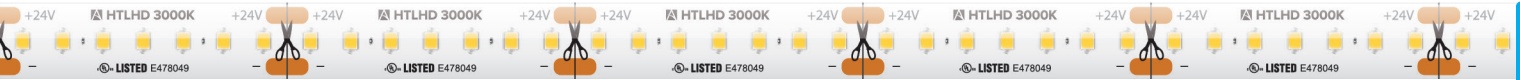

Features

- Ready to install 24V tape light pro kit
- Available in 3000K warm white with 90+ CRI
- 335Lm per foot output performance
- Includes properly sized Adaptive power supply
- Maximum runs up to 27 feet
- Create power feeds and jumpers with the use of the 15ft (20/2) wire and HD Connectors
- Dimmable with most TRIAC and ELV dimmers
- cULus Listed (dry location)

Available CCT

3000K

Control Options

- Primary Side Dimming
- Trulux Single Color Controls
- Spektrum Smart Receiver (App Controlled)
- Single Color In-line Controller

Listing / Ratings

TRULUX™ High Output HD Pro Kit - 24V

Designed for lighting professionals, Pro Tape Light Kits contain all of the essential installation components needed for basic single color linear lighting systems - just add a controller or dimmer and you're all set. Speed installations by taking out the guess work and questioning compatibility, thanks in part to including a properly sized Adaptive series driver and all necessary wiring accessories.

Technical Information

Series	HTLHD-PROKIT
Input Voltage	24V
CCT	3000K
CRI	90+
Wattage	3.65W per ft
Lumens	335Lm per ft
Max Run	27 ft
Cutttable	Every 1.51 in
IP Rating	IP54 (unjacketed)
Dimmable	5-100%
Rating	cULus Listed
Rated Life	50,000 hrs