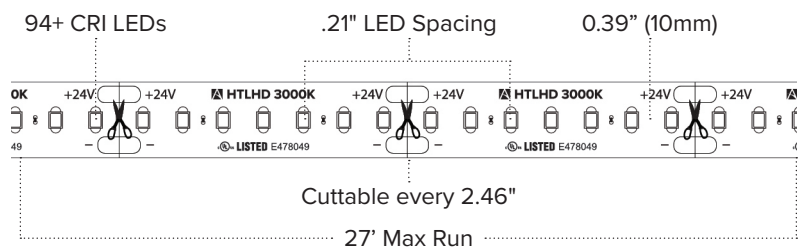

Features

- Ready to install 24V tape light pro kit
- Available in 3000K warm white with 90+ CRI
- 335Lm per foot output performance
- Includes properly sized Adaptive power supply
- Maximum runs up to 27 feet
- Create power feeds and jumpers with the use of the 15ft (20/2) wire and HD Connectors
- Dimmable with most TRIAC and ELV dimmers
- cULus Listed (dry location)

Technical Information

Series	HTLHD-PROKIT
Input Voltage	24V
CCT	3000K
CRI	90+
Wattage	3.65W per ft
Lumens	335Lm per ft
Max Run	27 ft
Cutttable	Every 1.51 in
IP Rating	IP54 (unjacketed)
Dimmable	5-100%
Rating	cULus Listed
Rated Life	50,000 hrs