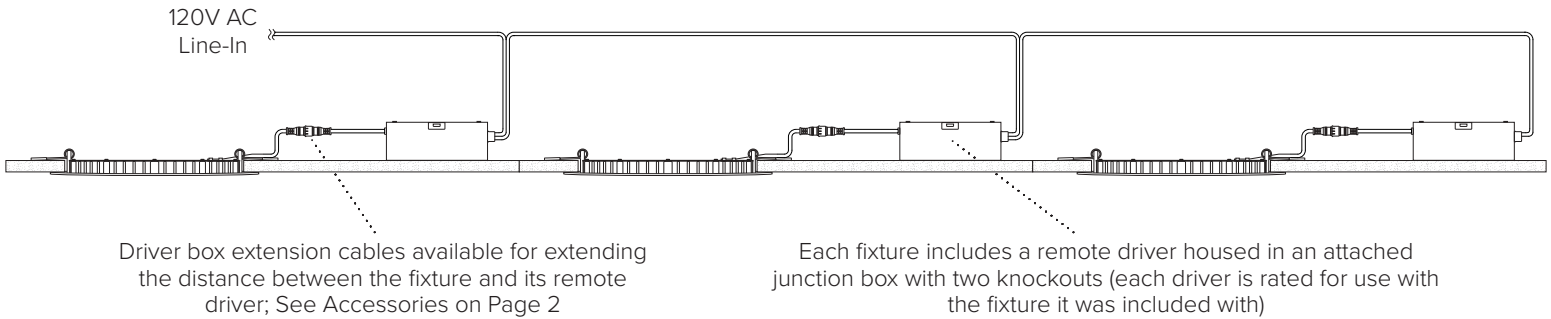

**BRIO 5CCT SERIES QUICK DIMENSIONS AD56**

HOLE CUT SIZES	4" BRIO	6" BRIO
Round	4-3/8" (111mm) Diameter - Round	6-1/4" (160mm) Diameter - Round

**BRIO 5CCT SERIES ACCESSORIES**

Image	Part Number	Description
	RP-2/4/6	Steel rough-in plate w/hangar bars for 2" / 4" / 6" use