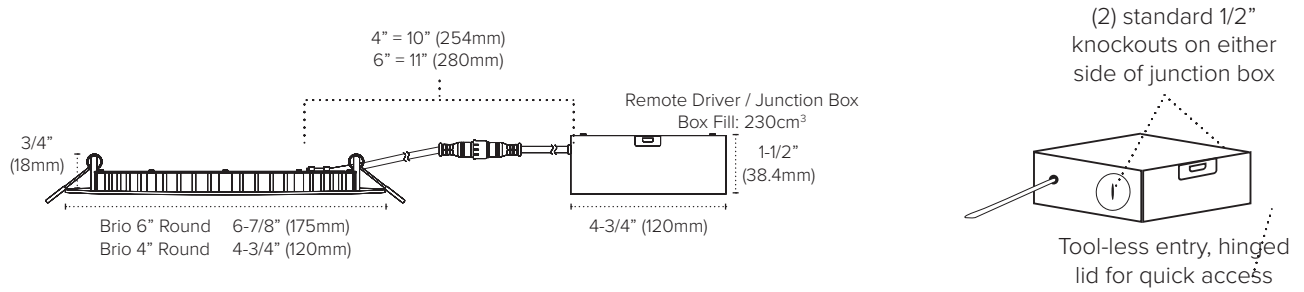

### BRIO 5CCT SERIES QUICK SPECS

<b>VOLTAGE</b>	120V AC, 60Hz
<b>WATTAGE</b>	9W / 12W
<b>LUMENS</b>	600Lm / 900Lm
<b>CCT OPTIONS</b>	2700K / 3000K / 3500K / 4000K / 5000K
<b>CRI</b>	90+
<b>MOUNTING</b>	Remodel Recessed mount
<b>DIMMING</b>	TRIAC / CL / ELV (10 - 100%)
<b>BEAM ANGLE</b>	110°
<b>OPERATING TEMP</b>	-13°F (-25°C) to +113°F (+45°C)
<b>CERTIFICATIONS</b>	cETLus Listed - Wet Location - Type IC
<b>RATED LIFE</b>	50,000 Hours

**BRIO 5CCT SERIES QUICK DIMENSIONS AD56**

HOLE CUT SIZES	4" BRIO	6" BRIO
Round	4-3/8" (111mm) Diameter - Round	6-1/4" (160mm) Diameter - Round

**BRIO 5CCT SERIES ACCESSORIES**

Image	Part Number	Description
	RP-2/4/6	Steel rough-in plate w/hangar bars for 2" / 4" / 6" use