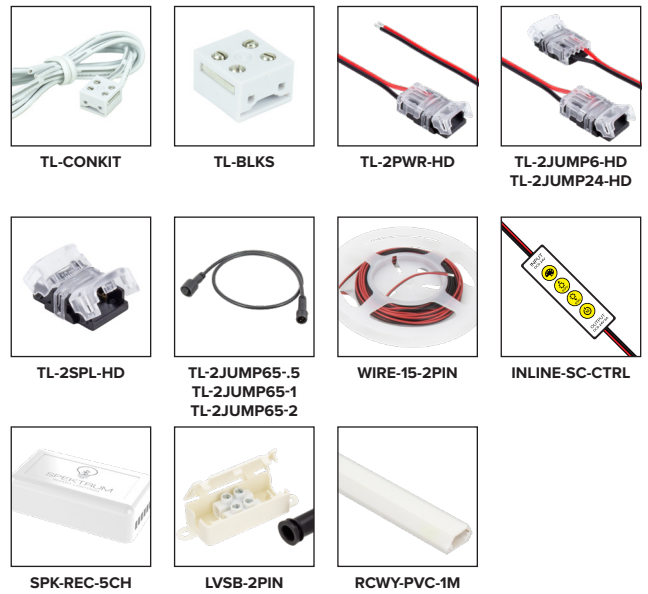

Technical Information

Series	STL
Input Voltage	24V DC / 12V DC (STL-WW-100-12V only)
CCT	2400K / 2700K / 3000K / 4000K
CRI	94+ (UWX & IP65) / 96+
Wattage	2.19W per ft
Lumens	Up to 155Lm per ft
Max Run	32.8 ft (24V) / 27 ft (12V)
Cutttable	Every 6.56 in (24V) / 3.94 in (12V)
IP Rating	IP54 (unjacketed) / IP65 (jacketed)
Dimmable	5-100%
Rating	cULus Listed
Rated Life	50,000 hrs

STL (IP54) 16.4ft & 32.8ft Reels include: Attached 3ft Lead Wire / (3) TL-CONKIT / (3) TL-BLKS / (3) HD Power Feeds

STL65 (IP65) 16.4ft Reels include: Attached 2' IP65 Lead + 6" Conkit / Attached 2' IP65 Tail +6" Conkit / (3) HD Power Feeds / (3) HD Splice Connectors

STL (IP54) 100ft Reels include: Attached 3ft Lead Wire / (5) TL-CONKIT / (5) TL-BLKS / (5) HD Power Feeds

SINGLE COLOR ACCESSORIES

ITEM NUMBER	DESCRIPTION
TL-CONKIT	Trulink 4-in-1 Connection Kit
TL-BLKS	Trulink 4-in-1 Connector Block (QTY 10)
TL-2PWR-HD	6" HD Power Feed
TL-2JUMP6-HD	6" HD Linking Cable
TL-2JUMP24-HD	24" HD Linking Cable
TL-2SPL-HD	HD Tape to Tape Splice Connector
TL-2JUMP65-.5	6" IP65 Linking Cable
TL-2JUMP65-1	12" IP65 Linking Cable
TL-2JUMP65-2	24" IP65 Linking Cable
WIRE-15-2PIN	15ft (20/2) Wire Spool
INLINE-SC-CTRL	Simple Select In-line Controller (Single Color)
SPK-REC-5CH	Spektrum Smart Receiver (App Controlled)
LVS-2PIN	In-line Terminal Block
RCWY-PVC-1M	1m Plastic Wire Cover Raceway