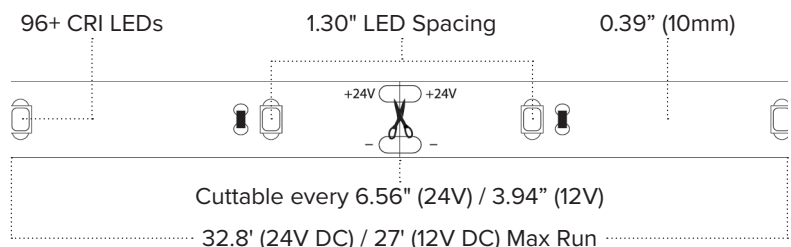

Features

- Excellent color rendering (94-96+ CRI)
- Color temperatures from 2400K to 4000K
- 100-155 lumens per foot performance
- Consumes only 2.19 watts per foot
- Dimmable with most ELV dimmers
- Cuttable every 6.56" (24V) and 3.94" (12V)
- 32.8 ft (24V DC) / 27 ft (12V DC) max run
- (IP54) unjacketed or (IP65) jacketed versions
- 50,000 hours rated life
- Suitable for use in closets when used in an enclosed extrusion based on NFPA 70, NEC section 410.16 (A)(3) and 410.16 (C)(5)

Build an economical and versatile layered lighting system with Trulux Standard Grade tape light. Light output ranging from 140-155 lumens per foot, with easy to work with run lengths up to 32.8 feet, Trulux Standard Grade is perfect for accent lighting applications when soft and subtle lighting is desired.

Technical Information

Series	STL
Input Voltage	24V DC / 12V DC (STL-WW-100-12V only)
CCT	2400K / 2700K / 3000K / 4000K
CRI	94+ (UWX & IP65) / 96+
Wattage	2.19W per ft
Lumens	Up to 155Lm per ft
Max Run	32.8 ft (24V) / 27 ft (12V)
Cutttable	Every 6.56 in (24V) / 3.94 in (12V)
IP Rating	IP54 (unjacketed) / IP65 (jacketed)
Dimmable	5-100%
Rating	cULus Listed
Rated Life	50,000 hrs