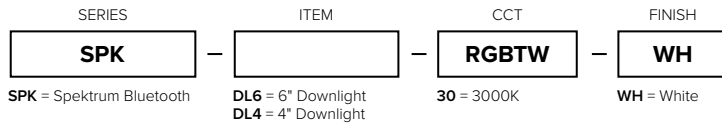

Ordering Information

**120V AC
RGB+TW
Bluetooth
Downlight**