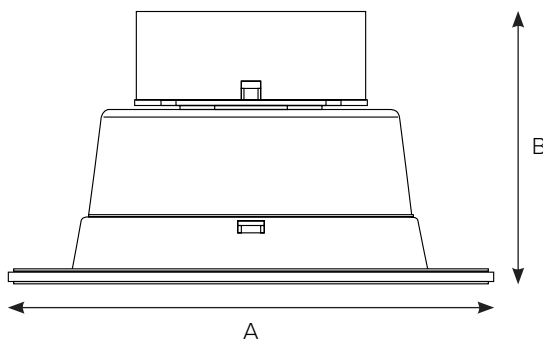

4" Retrofit: Adjustable spring loaded torsion clips fit most 4" Type IC rated cans with E26 sockets. The recessed housing must have a minimum measured inside diameter (opening) of 4.02" (102mm) and a minimum measured inside height of 5.51" (140mm).

Applications

Bluetooth App Controlled RGB+TW for office, commercial, and home lighting

Technical Information

Size	6"	4"
Voltage	100-130V AC, 60Hz	
CCT	RGB + Tunable 2700K-6500K	
Series	SPK-DL6-RGBTW-WH	SPK-DL4-RGBTW-WH
Lumens	950Lm	720Lm
Wattage	13W	10.5W
CRI	90+	
Finish	White	
Inset	Baffle	
Beam Angle	100°	100°
Dimming	Bluetooth RGB+TW App control or SPK-CTRL-W-RGBTW	
Operating Temp.	14°F to 104°F (-10°C to 40°C)	
Rating	cULus Listed; Type IC; Damp location; FCC; RoHS	
Rated Life	25,000 Hours	