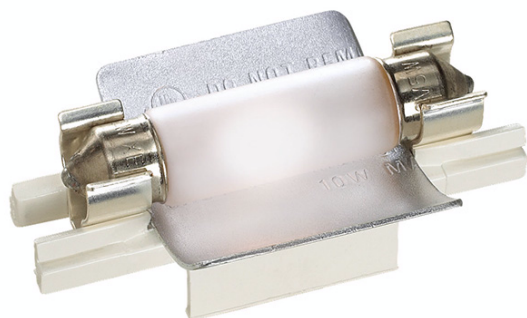

### 94323-15: Lx Festoon Adjustable Lampholder

#### Dimensions:

**Length:** 2"  
**Width:** 1 1/4"  
**Height:** 13/16"

#### Material List:

- 1 Body - Polycarbonate - White
- 1 Reflector - Aluminum - Satin Aluminum

#### Instruction Sheets:

English (HC-954)

**Collection:** Lx Festoon Lampholders

Recommended for general lighting applications. Anodized aluminum reflector directs light away from vertical surfaces and onto your illuminated area. Reflector is adjustable front to back for enhanced control over your lighting design.