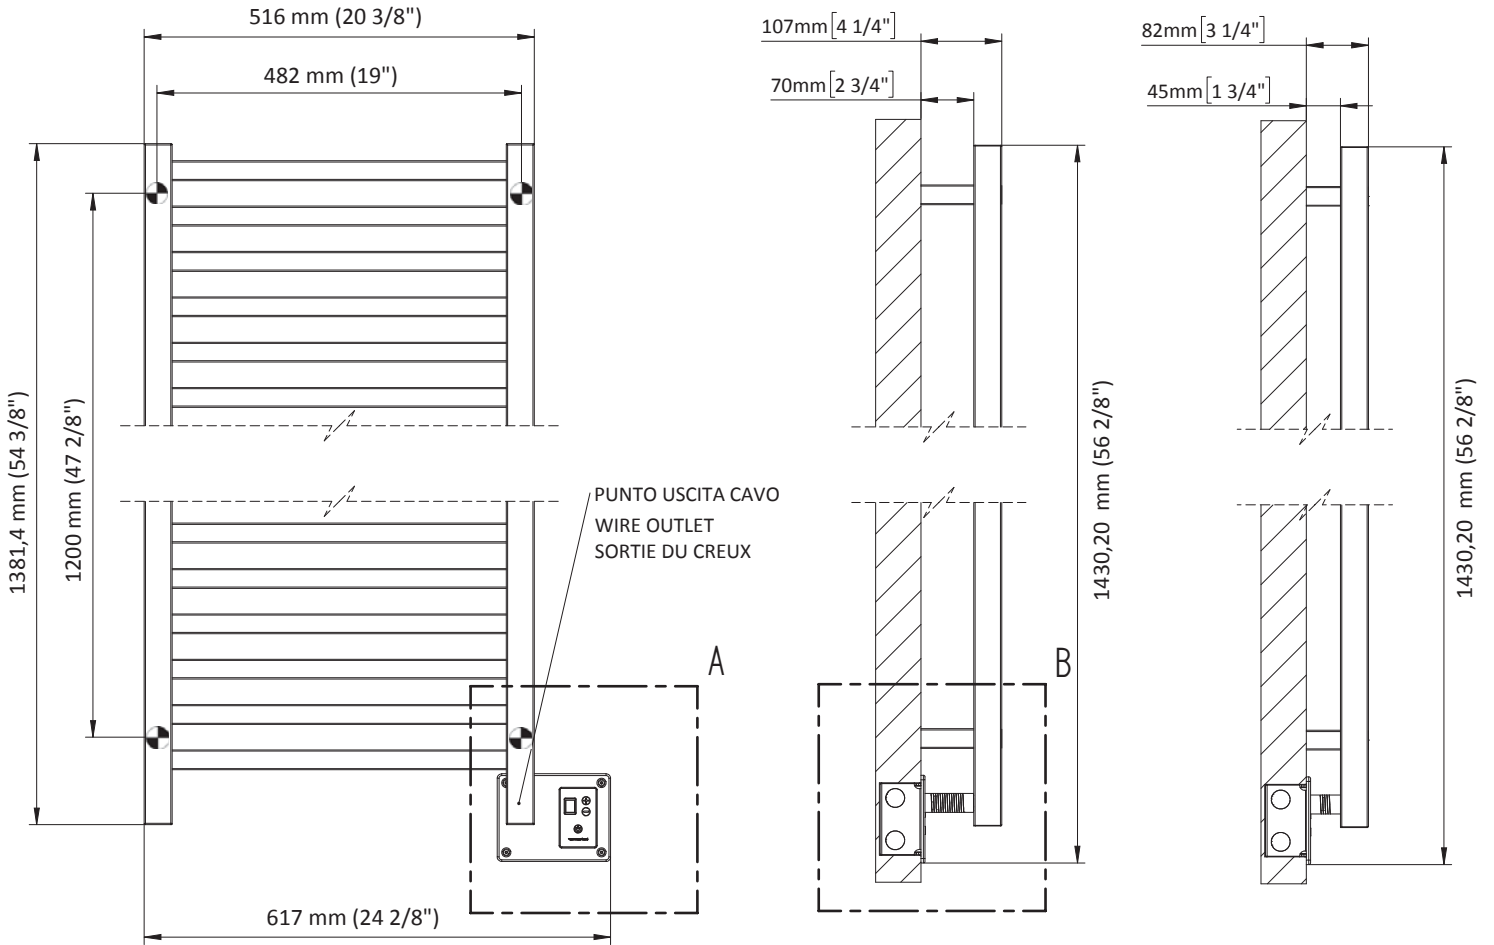

QUADRO 516 x 1382 Q-2054 P/B/MB

mm mm

Elektrico / electric / électrique

CODICE / CODE		H	L	REGOLATORE DI POTENZA DIGITAL HEAT CONTROLLER REGULATEUR DE PUISSANCE
RS435020SN	RS445020SN	1382 mm	516 mm	
RL435020SN	RL445020SN	54 3/8 inches	20 3/8 inches	
RV435020SN	RV445020SN			

INGOMBRO CON ATTACCO LUNGO
MEASURES WITH LONG BRACKETS
MEASUREMENT AVEC ATTACHE LONG

INGOMBRO CON ATTACCO STANDARD
MEASURES WITH STANDARD BRACKETS
MEASUREMENT AVEC ATTACHE STANDARD

DETAIL A

DETAIL B

FORO PER INSERIMENTO TASSELLO A MURO 6X30
POSITIONING OF FASTENERS FOR FIXING TO WALL
FASTENERS SHOULD BE SECURED IN STUDS OR HEADERS PLACED BEHIND THE UNIT
TROU POUR LA CHEVILLE À MUR