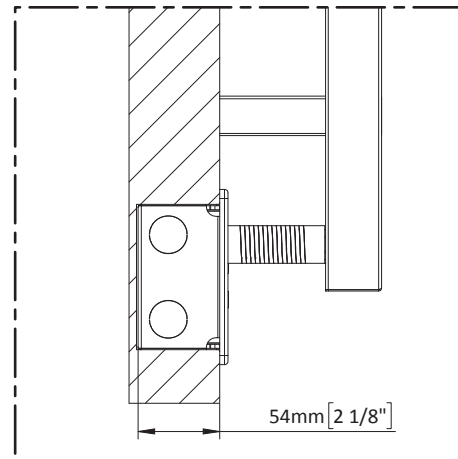

QUADRO 516 x 1382 Q-2054 P/B/MB

mm mm

Elektrico / electric / électrique

CODICE / CODE		H	L	REGOLATORE DI POTENZA DIGITAL HEAT CONTROLLER REGULATEUR DE PUISSANCE
RS435020SN	RS445020SN	1382 mm	516 mm	
RL435020SN	RL445020SN	54 3/8 inches	20 3/8 inches	
RV435020SN	RV445020SN			

INGOMBRO CON ATTACCO LUNGO
MEASURES WITH LONG BRACKETS
MEASUREMENT AVEC ATTACHE LONG

INGOMBRO CON ATTACCO STANDARD
MEASURES WITH STANDARD BRACKETS
MEASUREMENT AVEC ATTACHE STANDARD

DETAIL A

DETAIL B

FORO PER INSERIMENTO TASSELLO A MURO 6X30
POSITIONING OF FASTENERS FOR FIXING TO WALL
FASTENERS SHOULD BE SECURED IN STUDS OR HEADERS PLACED BEHIND THE UNIT
TROU POUR LA CHEVILLE À MUR