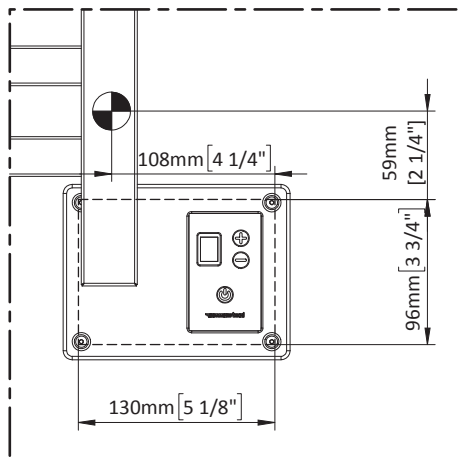

QUADRO 516 x 1382 Q-2054 P/B/MB

mm mm

Elektrico / electric / électrique

CODICE / CODE		H	L	REGOLATORE DI POTENZA DIGITAL HEAT CONTROLLER REGULATEUR DE PUISSANCE
RS435020SN	RS445020SN	1382 mm	516 mm	
RL435020SN	RL445020SN	54 3/8 inches	20 3/8 inches	
RV435020SN	RV445020SN			

INGOMBRO CON ATTACCO LUNGO
MEASURES WITH LONG BRACKETS
MEASUREMENT AVEC ATTACHE LONG

INGOMBRO CON ATTACCO STANDARD
MEASURES WITH STANDARD BRACKETS
MEASUREMENT AVEC ATTACHE STANDARD

DETAIL A

DETAIL B

FORO PER INSERIMENTO TASSELLO A MURO 6X30
POSITIONING OF FASTENERS FOR FIXING TO WALL
FASTENERS SHOULD BE SECURED IN STUDS OR HEADERS PLACED BEHIND THE UNIT
TROU POUR LA CHEVILLE À MUR